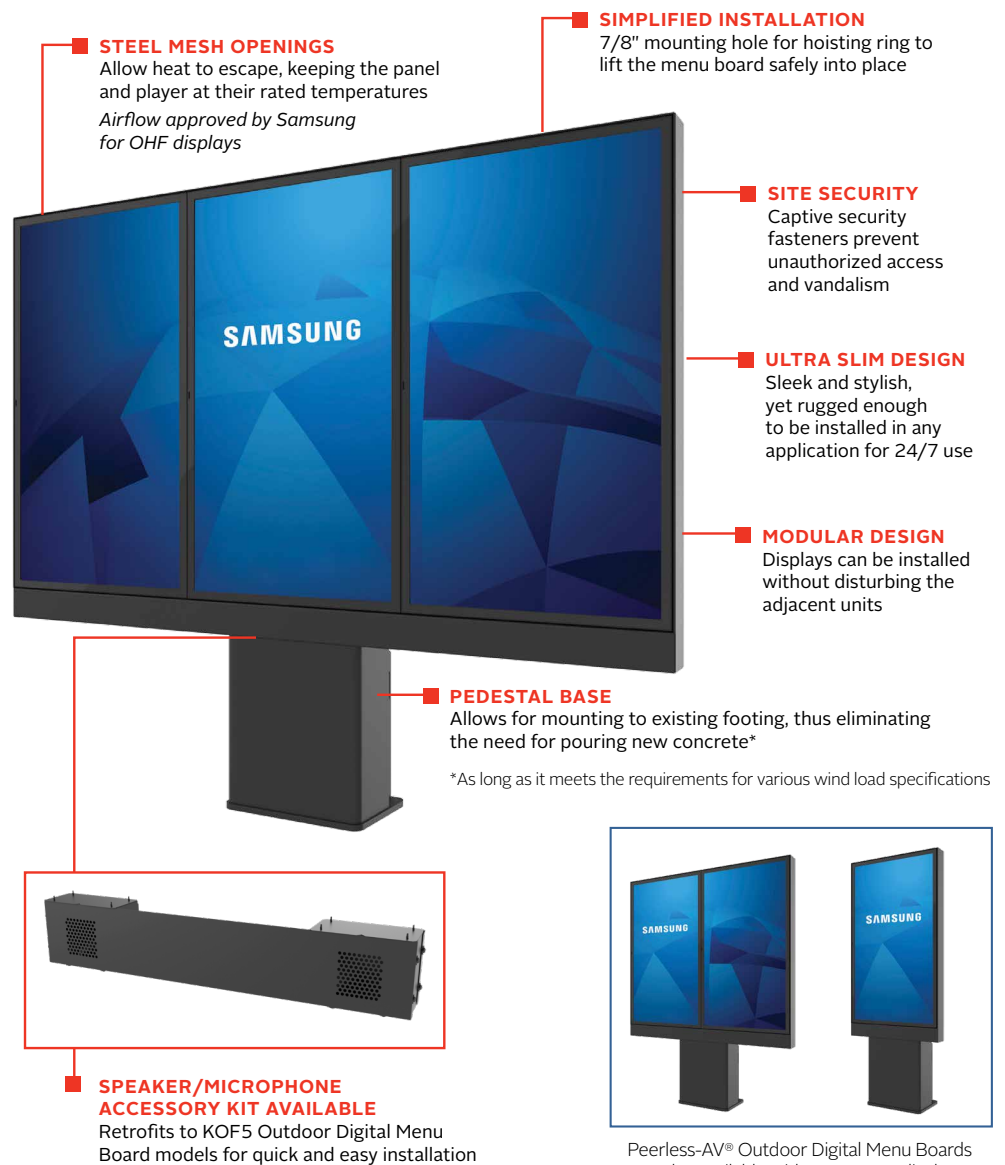

KOF546-1OHF/-2OHF/-3OHF
KOF555-1OHF/-2OHF/-3OHF

Outdoor Digital Menu Board

SUPPORTS 46" OR 55" **SAMSUNG** OHF DISPLAY(S)

Increase drive-thru sales and promote order efficiency with Peerless-AV's Outdoor Digital Menu Board. This all-weather rated, outdoor unit offers a low operating cost, thin profile, modular design, and an easy, two-man installation process. By making the switch to digital, with Peerless-AV's Outdoor Digital Menu Board, you will no longer need to manually update static menu content throughout the day. Instead, the digital content can be updated remotely and in real-time, creating a seamless drive-thru experience for customers and a more efficient restaurant.

Display's Operating Temperature Range:
-22°F to 122°
(-30°C to 50°C)

- Supports Samsung 46" (OH46F) or 55" (OH55F) displays to offer maximum flexibility
- Elegant, minimalistic design covers, protects and ventilates displays and equipment
- Eliminates the need for expensive, bulky enclosures, air conditioners or fans
- No additional layer of glass needed between display and enclosure, creating glare
- Accommodates 8" mounting patterns with 30° of rotation
- Optional Accessory: Speaker/Microphone Kit (ACCK119) aligns with conduit knockouts on sides of base for easy cable management, and ships with (2) speakers/mics (Speaker boxes are large enough to fit most major speaker/microphone manufactures to match existing systems)