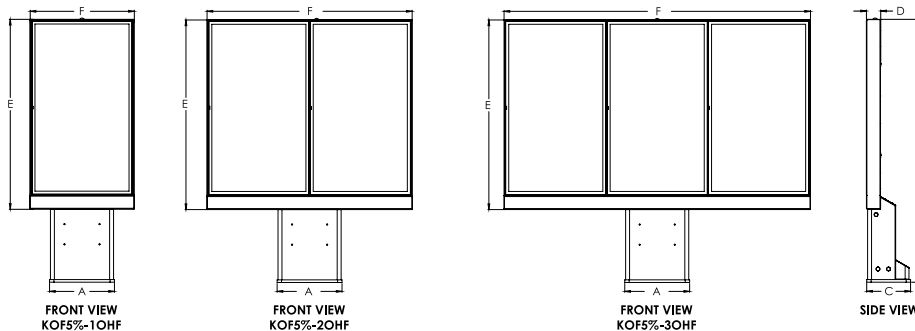

Product Specifications

MODEL NUMBERS	DIMENSIONS (W x H x D)	PRODUCT WEIGHT	FINISH	AVAILABLE COLORS
KOF546-1OHF	25.55" x 67.42" x 12.50" (649 x 1712 x 318mm)	184lb (83kg)	Textured Powder Coat	Matte Black
KOF546-2OHF	50.10" x 67.42" x 12.50" (1273 x 1712 x 318mm)	261lb (118kg)		
KOF546-3OHF	74.65" x 67.42" x 12.50" (1896 x 1712 x 318mm)	348lb (158kg)		
KOF555-1OHF	29.97" x 74.96" x 12.50" (757 x 1904 x 318mm)	198lb (90kg)		
KOF555-2OHF	58.59" x 74.96" x 12.50" (1488 x 1904 x 318mm)	287lb (130kg)		
KOF555-3OHF	87.38" x 74.96" x 12.50" (2219 x 1904 x 318mm)	385lb (175kg)		

Package Specifications

MODEL NUMBERS	PACKAGE SIZE (W x H x D)	PACKAGE SHIP WEIGHT	PACKAGE UPC CODE	PACKAGE CONTENTS	UNITS IN PACKAGE
KOF546-1OHF	27.00" x 95.00" x 38.00" (686 x 2413 x 965mm)	199lb (90kg)	735029323679	Digital Menu Board Enclosure, Mounting Hardware, and Instructions	1
KOF546-2OHF	40.00" x 95.00" x 48.00" (1016 x 2413 x 1219mm)	281lb (127kg)	735029323686		
KOF546-3OHF	48.00" x 95.00" x 96.00" (1219 x 2413 x 2438mm)	368lb (167kg)	735029323693		
KOF555-1OHF	27.00" x 97.00" x 38.00" (686 x 2464 x 965mm)	213lb (97kg)	735029323617		
KOF555-2OHF	40.00" x 97.00" x 48.00" (1016 x 2464 x 1219mm)	307lb (139kg)	735029323631		
KOF555-3OHF	48.00" x 97.00" x 96.00" (1219 x 2464 x 2438mm)	405lb (184kg)	735029323655		

Accessories **ACCK119:** Outdoor Digital Menu Board Speaker/Microphone Kit

All dimensions = inch (mm)

MODEL NO.	DIMENSION "A"	DIMENSION "B"	DIMENSION "C"	DIMENSION "D"	DIMENSION "E"	DIMENSION "F"
KOF546-1OHF	18.50" (470mm)	67.42" (1712mm)	12.50" (318mm)	4.00" (102mm)	46.62" (1184mm)	25.55" (649mm)
KOF555-1OHF	18.50" (470mm)	74.96" (1904mm)	12.50" (318mm)	4.00" (102mm)	54.16" (1376mm)	29.79" (757mm)
KOF546-2OHF	18.50" (470mm)	67.42" (1712mm)	12.50" (318mm)	4.00" (102mm)	46.62" (1184mm)	50.10" (1273mm)
KOF555-2OHF	18.50" (470mm)	74.96" (1904mm)	12.50" (318mm)	4.00" (102mm)	54.16" (1376mm)	58.59" (1488mm)
KOF546-3OHF	18.50" (470mm)	67.42" (1712mm)	12.50" (318mm)	4.00" (102mm)	46.62" (1184mm)	74.65" (1896mm)
KOF555-3OHF	18.50" (470mm)	74.96" (1904mm)	12.50" (318mm)	4.00" (102mm)	54.16" (1376mm)	87.38" (2219mm)

Architect Specifications

The Outdoor Digital Menu Board shall be a Peerless-AV® model KOF546-1OHF/-2OHF/-3OHF or KOF555-1OHF/-2OHF/-3OHF and shall be located where indicated on the plans. Assembly and installation shall be done according to instructions provided by the manufacturer.

Visit peerless-av.com to see the complete line of AV solutions from Peerless-AV, including outdoor displays, kiosks, digital audio, display mounts, projector mounts, carts/stands, and a full assortment of accessories.

Peerless-AV
2300 White Oak Circle
Aurora, IL 60502 USA

(800) 865-2112
(630) 375-5100
Fax: (800) 359-6500

Peerless-AV EMEA
Unit 3 Watford Interchange
Colonial Way, Watford
Herts, WD24 4WP
United Kingdom
+44 (0) 1923 200100
Fax: +44 (0) 1923 200101

Peerless-AV Latin America
Av. de las Industrias 413
Parque Industrial Escobedo
General Escobedo, N.L.,
México, 66062
+52 (81) 8384-8300
Fax: +52 (81) 8384-8360

peerless-AV®
Driving Technology Through Innovation

LIT-1682 rev.5