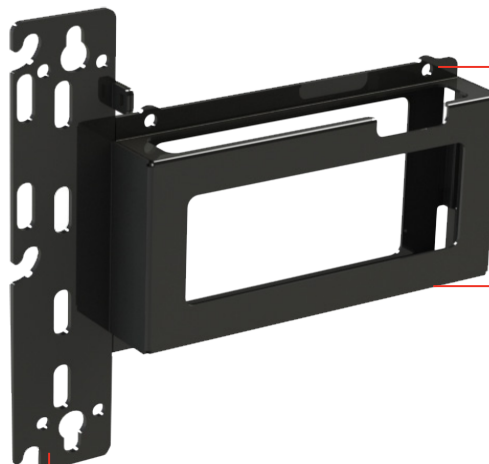

# Solstice Pod Mount

FOR STREAMING MEDIA PLAYERS AND OTHER AV COMPONENTS

The ACC-MSP is a secure versatile mounting solution dedicated to the Mersive Solstice Pod. The design allows for it to be installed directly to the wall or attached to multiple options of Peerless-AV mounts. It features a secure tab which is compatible with nano Kensington Locks for added peace of mind making it ideal for public installations.

- Wall, table and service rack mountable for added versatility
- Low profile design, mounting just 34mm in depth ensures a discreet installation
- Compatible with nano Kensington Lock for additional security
- Easy access for servicing
- Anti tamper design

**VESA® COMPATIBLE**  
Accommodates a variety of TV mounting patterns

**LOW PROFILE DESIGN**  
Creates an aesthetically appealing look

**VERSATILE MOUNTING OPTIONS**  
Can be mounted to various wall surfaces, Peerless-AV® products, or directly to the TV's VESA® pattern

	DIMENSIONS (W x H x D)	PRODUCT WEIGHT	LOAD CAPACITY	FINISH	AVAILABLE COLORS
ACC-MSP	220 x 242.7 x 34mm	0.57kg	Dedicated	Powder Coat	Black

**Package Specifications**

	PACKAGE SIZE (W x H x D)	PACKAGE SHIP WEIGHT	PACKAGE UPC CODE	PACKAGE CONTENTS	UNITS IN PACKAGE
ACC-MSP	260 x 260 x 50mm	0.8kg	735029339021	(1) Mount (2) Wall Mounting Screws and Anchors (2) M5 Screws (4) 6mm Nylon Spacers (1) Nut Bar (1) Instructions	1