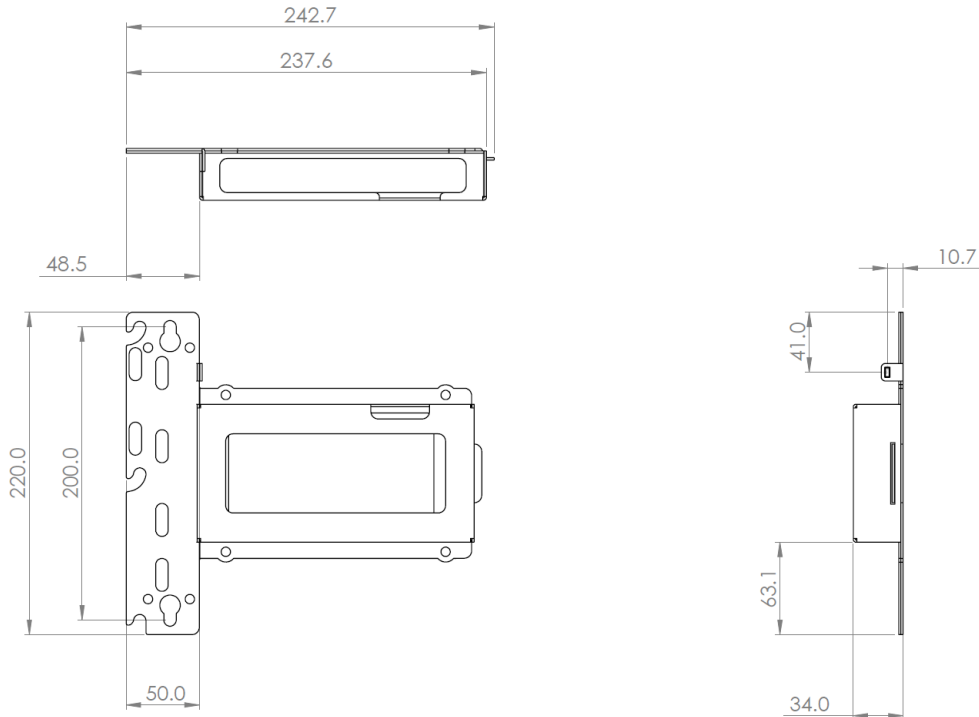

ACC-MSP	Mersive Solstice Pod Mount

Product Specifications

	DIMENSIONS (W x H x D)	PRODUCT WEIGHT	LOAD CAPACITY	FINISH	AVAILABLE COLORS
ACC-MSP	220 x 242.7 x 34mm	0.57kg	Dedicated	Powder Coat	Black

Package Specifications

	PACKAGE SIZE (W x H x D)	PACKAGE SHIP WEIGHT	PACKAGE UPC CODE	PACKAGE CONTENTS	UNITS IN PACKAGE
ACC-MSP	260 x 260 x 50mm	0.8kg	735029339021	(1) Mount (2) Wall Mounting Screws and Anchors (2) M5 Screws (4) 6mm Nylon Spacers (1) Nut Bar (1) Instructions	1

Compatible with: Peerless-AV® models:

Wall Mounts / Adaptors - SA740P, PA740, PA746, SUA740P, ACC450, PLP-UNM, PLP-UNL, MOD-UNL2, MOD-UNL, MOD-UNM, SA746PU, SA752PU, SA761PU, SA771PU, PA750, PA762, SUA747PU, SUA761PU, SUA771PU

Trolleys / Stands - SR560M, SR575M, SR598, SR598-HUB, SR555M, SS560F, SS575K

All dimensions = mm

Architect Specifications

The Mersive Solstice Pod Mount shall be a Peerless-AV® model ACC-MSP and shall be located where indicated on the plans. Assembly and installation shall be done according to instructions provided by the manufacturer.

Visit peerless-av.com to see the complete line of AV solutions from Peerless-AV, including outdoor displays, kiosks, digital audio, display mounts, projector mounts, carts/stands, and a full assortment of accessories.

Peerless-AV
2300 White Oak Circle
Aurora, IL 60502 USA
(800) 865-2112
(630) 375-5100
Fax: (800) 359-6500

Peerless-AV EMEA
Unit 3 Watford Interchange
Colonial Way, Watford
Herts, WD24 4WP
United Kingdom
+44 (0) 1923 200100
Fax: +44 (0) 1923 200101

Peerless-AV Latin America
Av. de las Industrias 413
Parque Industrial Escobedo
General Escobedo, N.L.,
México, 66062
+52 (81) 8384-8300
Fax: +52 (81) 8384-8360