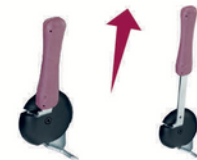

Module Wheelchair KZM

Feature : Multifunctional and comfortable wheelchair
 Seat Width : 40cm/42cm
 Wheel Size : 16" /22"
 Weight : 14.5kg/16kg
 Function: Adjustable seat&back tensioner
 Adjustable the height of armrest
 Adjustable the depth of seat mat
 Fold backrest,swing arm&legrest
 Removable seat&back padding
 Adjustable seat height

Standard type Wheelchair KMD-S

Feature : Standard and wearable wheelchair
 Seat Width : 45cm
 Wheel Size : 16" /22"
 Weight : 11.8/13.7kg
 Function: Foldable backrest
 Retractable parking brake

Adjustable seat height
 (43 · 45 · 47)