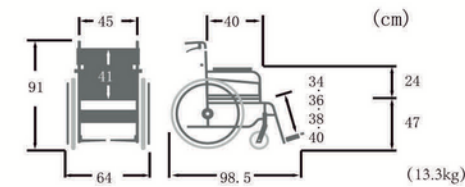

KMD B-style

KMD-B22-40 (42/45) -M (H/SH)

KMD-B16-40 (42/45) -M (H/SH)

Feature: Multifunctional type
 Seat Width: 40cm/42cm/45cm
 Wheel Size: 16"/22"
 Weight: 15kg/16.3kg
 Function: Foldable backrest
 Removable seat&back padding
 Adjustable seat&back tensioner
 Swing arm&legrest
 Adjustable seat height

KMD C-style

KMD-C22-40 (42/45) -M (H/SH)

KMD-C16-40 (42/45) -M (H/SH)

Feature: Multifunctional type
 Seat Width: 40cm/42cm/45cm
 Wheel Size: 16"/22"
 Weight: 15.9kg/17.2kg
 Function: Foldable backrest
 Adjustable seat&back tensioner
 Fold backrest,swing arm&legrest
 Removable seat&back padding
 Adjustable the height of armrest
 Adjustable seat height

NEW MODEL

STAYER

22 in × 6 in

SY22-45

16 in × 6 in

SY16-45

STANDARD

STAYER
シリーズ