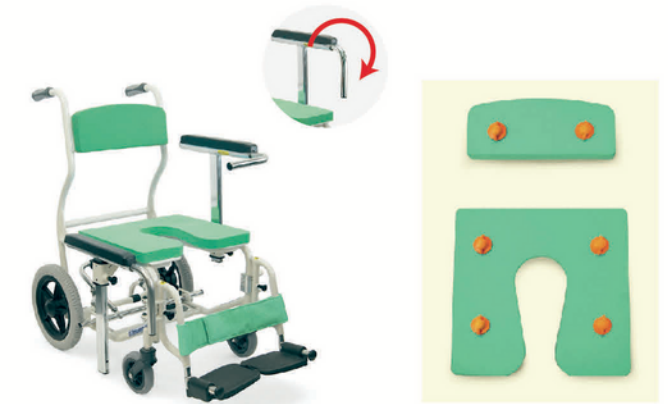

Shower Chair KS12

Feature: Shower wheelchair
Seat Width: 39cm
Wheel Size: 12"
Weight: 14.3kg
Function: Dismountable the seat-back mat
Adjustable the height of armrest