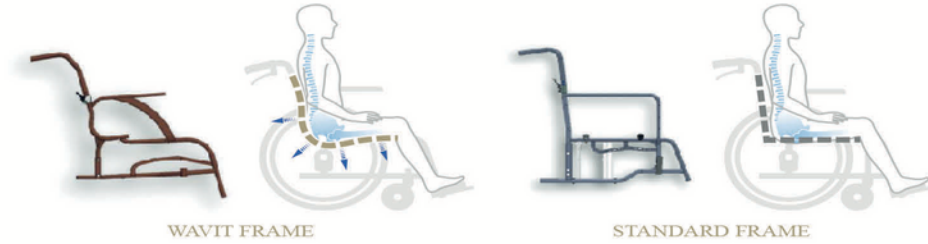

KF22-40(42)SB

KF16-40 (42)SB

Feature: Basic Wheelchair
very light and pretty
Seat Width: 40cm/42cm
Wheel Size: 16"/22"
Weight: 9.6kg/10.6kg
Function: Angled backrest
Foldable Backrest

KFP22-42SB

KFP16-42SB

Feature: Basic Wheelchair
very light and pretty
Seat Width: 42cm
Wheel Size: 16"/22"
Weight: 10.6kg/11.9kg
Function: Fold backrest
Swing arm&legrest

Ergonomic Model WA&WAP

Designed with human body ergonomic on mind.
Its body shaped back and seat countour.