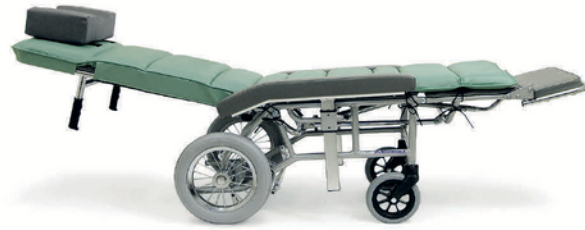

Reclining Model RR60

Feature: Full reclining wheelchair
Seat Width: 44cm
Wheel Size: 12"
Weight: 24kg
Function: Adjustable the angle of foot treadle
Adjustable armrest height
Head support