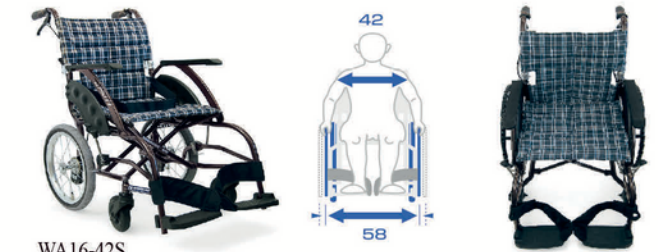

KF22-40(42)SB

KF16-40 (42)SB

Feature: Basic Wheelchair
very light and pretty
Seat Width: 40cm/42cm
Wheel Size: 16"/22"
Weight: 9.6kg/10.6kg
Function: Angled backrest
Foldable Backrest

KFP22-42SB

KFP16-42SB

Feature: Basic Wheelchair
very light and pretty
Seat Width: 42cm
Wheel Size: 16"/22"
Weight: 10.6kg/11.9kg
Function: Fold backrest
Swing arm&legrest

Ergonomic Model WA&WAP

Designed with human body ergonomic on mind.
Its body shaped back and seat countour.

WA22-42S

WA16-42S

Feature: Curve frame
Seat Width: 42cm
Wheel Size: 16"/22"
Weight: 10.9kg/12.2kg
Function: Countoured backrest&Seat
Foldable Backrest

WAP16-42S

WAP16-42S

Feature: Curve frame with Multi function
Seat Width: 42cm
Wheel Size: 16"/22"
Weight: 12.5kg/13.9kg
Function: Countoured backrest&Seat
Foldable Backrest
Easy operation swing arm&leg rest