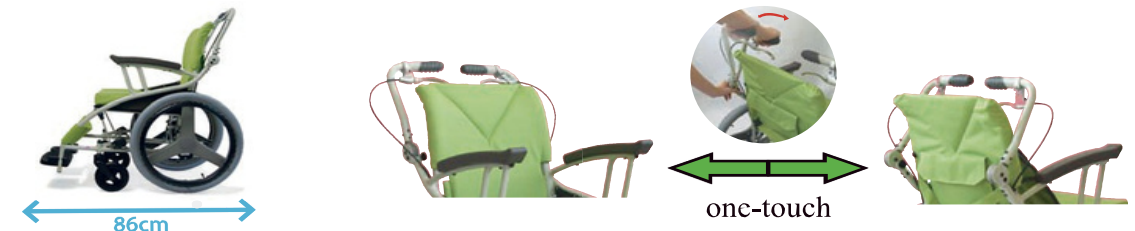

■ ZHANGZHOU LEATAI MEDICAL INSTRUMENTS CO.,LTD

Add:Gunong industrial land, Changtai county, Fujian province, China

Aluminium Frame Wheelchair

Rollator Wheelchair Convertible AY18

Feature: Three-in-one walking wheelchair
 Seat Width: 40cm/45cm
 Wheel Size: 18"
 Weight: 13.2kg/14.3kg
 Function: Adjustable the height of foot treadle
 Can be used as a walker
 Seat cushion and bag

Light weight Wheelchair KF&KFP

The lightweight model KF&KFP is the ideal model for those who need a wheelchair small and light enough to bring along everywhere but still maintaining capacity and size of a normal wheelchair.

Feature: Basic Wheelchair
very light and pretty
Seat Width: 42cm
Wheel Size: 16"/22"
Weight: 10.6kg/11.9kg
Function: Fold backrest
Swing arm&legrest

Ergonomic Model WA&WAP

Designed with human body ergonomic on mind.
Its body shaped back and seat countour.

Comfort Model KA800

Feature : Multifunctional and comfortable wheelchair
 Seat Width : 40cm/42cm/45cm
 Wheel Size : 16" /22"
 Weight : 14.5kg/16.4kg
 Function: Adjustable seat&back tensioner
 Foldable backrest,swing arm&legrest
 Removable seat&back padding
 Adjustable seat height