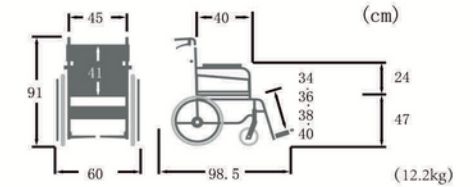

KMD C-style

KMD-C22-40 (42/45) -M (H/SH)

KMD-C16-40 (42/45) -M (H/SH)

Feature: Multifunctional type
 Seat Width: 40cm/42cm/45cm
 Wheel Size: 16"/22"
 Weight: 15.9kg/17.2kg
 Function: Foldable backrest
 Adjustable seat&back tensioner
 Fold backrest,swing arm&legrest
 Removable seat&back padding
 Adjustable the height of armrest
 Adjustable seat height

NEW MODEL

STAYER

22 in × 6 in

SY22-45

16 in × 6 in

SY16-45

STANDARD

STAYER
シリーズ