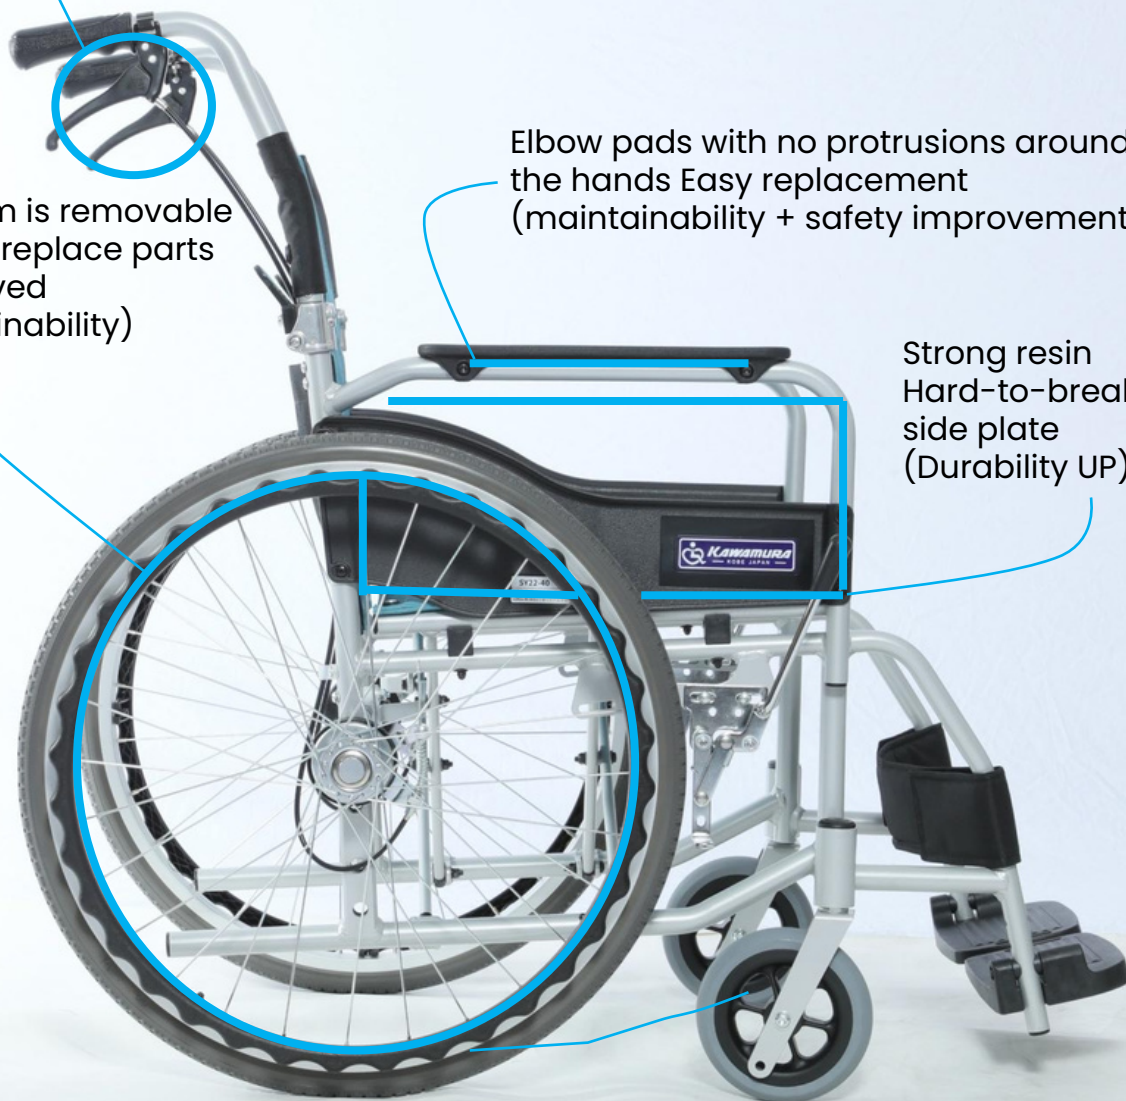

# ① Ease of use

① Set to a pusher height that is easy for a caregiver to push.  
Pusher height 91.5 cm (improved operability)

② The back pipe is angled,  
making it easy to row  
(improved operability)

So that a wide range of  
people can use it Front  
seat height is 47 cm

Longer tipping bar  
Enables smooth step-  
crossing (improved  
operability)

Foot support  
Length  
adjustment  
in 4 stages  
(34/36/38/40cm)  
(sitting comfort  
improves)

## ② Durability /Maintenance

Assistance brake lever and interlocking brake are new mechanisms Reduced wire trouble (improved durability)

Handrim is removable  
Easy to replace parts  
(improved maintainability)

Elbow pads with no protrusions around the hands  
Easy replacement  
(maintainability + safety improvement)

Strong resin  
Hard-to-break side plate  
(Durability UP)