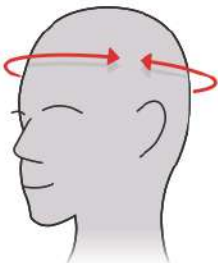

MEN BODY MEASUREMENTS (measurements shown are in inches)

ALPHA SIZE	XS	S	M	L	XL	2XL	3XL
CHEST CIRCUMFERENCE	33-35	36-38	39-41	42-44	45-48	49-52	53-58
WAIST CIRCUMFERENCE	26-28	29-31	32-34	35-38	39-43	44-48	49-53
HIPS CIRCUMFERENCE	32-34	35-37	38-40	41-44	45-48	48-52	52-56

NUMERIC SIZE	28	30	32	34	36	38	40
WAIST CIRCUMFERENCE	29.5	31.5	33.5	35.5	37.5	39.5	41.5

WOMEN BODY MEASUREMENTS (measurements shown are in inches)

ALPHA SIZE	XS	S	M	L	XL
CHEST CIRCUMFERENCE	30-32	33-35	36-38	39-41	42-44
WAIST CIRCUMFERENCE	23-25	26-28	29-31	32-34	35-38
HIPS CIRCUMFERENCE	33-35	36-38	39-41	42-44	45-48

YOUTH BODY MEASUREMENTS (measurements shown are in inches)

AGE GROUP / SIZE	3-5 / 2XS / 110	5-7 / XS / 120	7-9 / S / 130	9-11 / M / 140	11-13 / L / 150	13-15 / XL / 160
CHEST CIRCUMFERENCE	21-22	22-23	23-25	25-27	27-30	30-33.5
WAIST CIRCUMFERENCE	19-20	20-21	21-23	23-25	25-27.5	27.5-29.5
HIPS CIRCUMFERENCE	22-23	23-24	24-26.5	26.5-29	29-31.5	31.5-33.5
YOUTH CARRY OVER STYLES	J5314 YT PN5315 YT J5318 YT	J5320 YT J4797 YT F4795 YT	J5321 YT F7512 YT P5597 YT	T4800 YT T7928 YT	S7977 YT S5653 YT	

NEW 2022 YOUTH BODY MEASUREMENTS (measurements shown are in inches)

AGE GROUP / SIZE	3-5 / 2XS / 110	5-7 / XS / 120	7-9 / S / 130	9-11 / M / 140	11-13 / L / 150	13-15 / XL / 160
CHEST CIRCUMFERENCE	24-25	25-26	26-27	27-29	29-31	31-34
WAIST CIRCUMFERENCE	22-23	23-24	24-25	25-27	27-28.5	28.5-30
HIPS CIRCUMFERENCE	25-26	26-27	27-28.5	28.5-31	31-32.5	32.5-34
YOUTH NEW STYLES	TSS2RA TIS2RA	FFZ2TA FCR2TB	FOZ2TB PLP2TA	FHO2TB PFP2TA		

MEASUREMENT FOR ADULT HEADWEAR

INCHES	CM	HAT SIZE		
		FITTED	FLEX	ADJUSTABLE
20 1/8	51.1	6 3/8	YOUTH	ONE SIZE YT (OSYA)
20 1/2	52	6 1/2		
20 7/8	53	6 5/8		
21 1/4	53.9	6 3/4		
21 5/8	54.9	6 7/8		
22	55.9	7	S/M	ONE SIZE AD (OSYA)
22 3/8	56.8	7 1/8		
22 3/4	57.8	7 1/4		
22 1/8	58.7	7 3/8	L/XL	
23 1/2	59.7	7 1/2		
23 7/8	60.6	7 5/8		
24 1/4	61.6	7 3/4	XL/XXL	
24 5/8	62.5	7 7/8		
25	63.5	8 1/4		

APPAREL FEATURES

Put sweat in it's place Tactical Dry wicks moisture away from your skin, helping you stay drier and comfortable.

Your body is an amazing heat source Tactical Degree traps body heat and sweat escape.