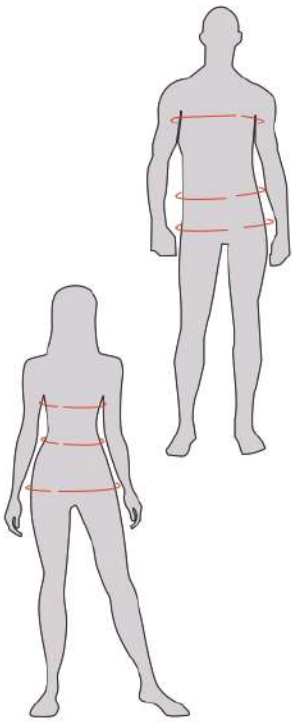

MEN BODY MEASUREMENTS (measurements shown are in inches)

ALPHA SIZE	XS	S	M	L	XL	2XL	3XL
CHEST CIRCUMFERENCE	33-35	36-38	39-41	42-44	45-48	49-52	53-58
WAIST CIRCUMFERENCE	26-28	29-31	32-34	35-38	39-43	44-48	49-53
HIPS CIRCUMFERENCE	32-34	35-37	38-40	41-44	45-48	48-52	52-56

NUMERIC SIZE	28	30	32	34	36	38	40
WAIST CIRCUMFERENCE	29.5	31.5	33.5	35.5	37.5	39.5	41.5

WOMEN BODY MEASUREMENTS (measurements shown are in inches)

ALPHA SIZE	XS	S	M	L	XL
CHEST CIRCUMFERENCE	30-32	33-35	36-38	39-41	42-44
WAIST CIRCUMFERENCE	23-25	26-28	29-31	32-34	35-38
HIPS CIRCUMFERENCE	33-35	36-38	39-41	42-44	45-48

YOUTH BODY MEASUREMENTS (measurements shown are in inches)

AGE GROUP / SIZE	3-5 / 2XS / 110	5-7 / XS / 120	7-9 / S / 130	9-11 / M / 140	11-13 / L / 150	13-15 / XL / 160
CHEST CIRCUMFERENCE	21-22	22-23	23-25	25-27	27-30	30-33.5
WAIST CIRCUMFERENCE	19-20	20-21	21-23	23-25	25-27.5	27.5-29.5
HIPS CIRCUMFERENCE	22-23	23-24	24-26.5	26.5-29	29-31.5	31.5-33.5
YOUTH CARRY OVER STYLES	J5314 YT PN5315 YT J5318 YT	J5320 YT J4797 YT F4795 YT	J5321 YT F7512 YT P5597 YT	T4800 YT T7928 YT	S7977 YT S5653 YT	

NEW 2022 YOUTH BODY MEASUREMENTS (measurements shown are in inches)

AGE GROUP / SIZE	3-5 / 2XS / 110	5-7 / XS / 120	7-9 / S / 130	9-11 / M / 140	11-13 / L / 150	13-15 / XL / 160
CHEST CIRCUMFERENCE	24-25	25-26	26-27	27-29	29-31	31-34
WAIST CIRCUMFERENCE	22-23	23-24	24-25	25-27	27-28.5	28.5-30
HIPS CIRCUMFERENCE	25-26	26-27	27-28.5	28.5-31	31-32.5	32.5-34
YOUTH NEW STYLES	TSS2RA TIS2RA	FFZ2TA FCR2TB	FOZ2TB PLP2TA	FHO2TB PFP2TA		

MEASUREMENT FOR ADULT HEADWEAR

INCHES	CM	HAT SIZE		
		FITTED	FLEX	ADJUSTABLE
20 1/8	51.1	6 3/8	YOUTH	ONE SIZE YT (OSYA)
20 1/2	52	6 1/2		
20 7/8	53	6 5/8		
21 1/4	53.9	6 3/4		
21 5/8	54.9	6 7/8		
22	55.9	7	S/M	ONE SIZE AD (OSYA)
22 3/8	56.8	7 1/8		
22 3/4	57.8	7 1/4		
22 1/8	58.7	7 3/8	L/XL	
23 1/2	59.7	7 1/2		
23 7/8	60.6	7 5/8		
24 1/4	61.6	7 3/4	XL/XXL	
24 5/8	62.5	7 7/8		
25	63.5	8 1/4		

APPAREL FEATURES

Put sweat in it's place Tactical Dry wicks moisture away from your skin, helping you stay drier and comfortable.

Your body is an amazing heat source Tactical Degree traps body heat and sweat escape.