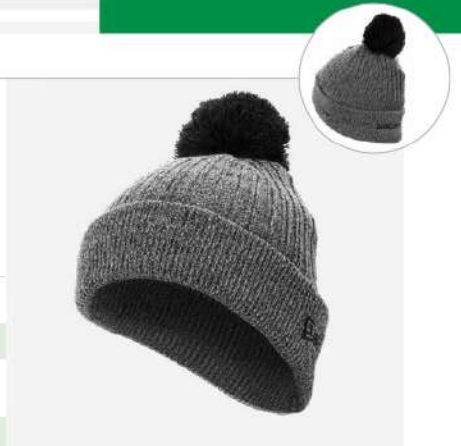

FEATURES AND TECHNOLOGY

Fabric Content	100% Acrylic
Fit	New Era® cuffed pom knit
Features	BAUER flat embroidery on visor New Era® embroidery on left side
Customization	Can be post embellished