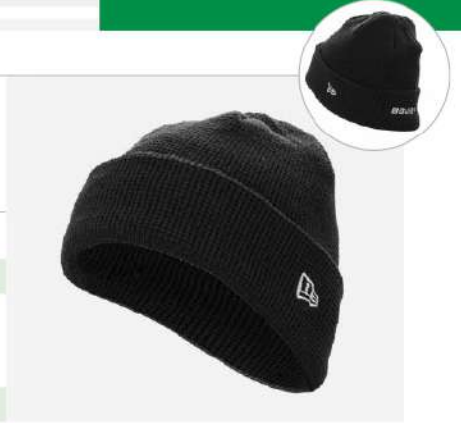

FEATURES AND TECHNOLOGY

Fabric Content	100% Acrylic
Fit	New Era® cuffed toque
Features	BAUER flat embroidery on visor New Era® embroidery on left side Fleece lined
Customization	Can be post embellished