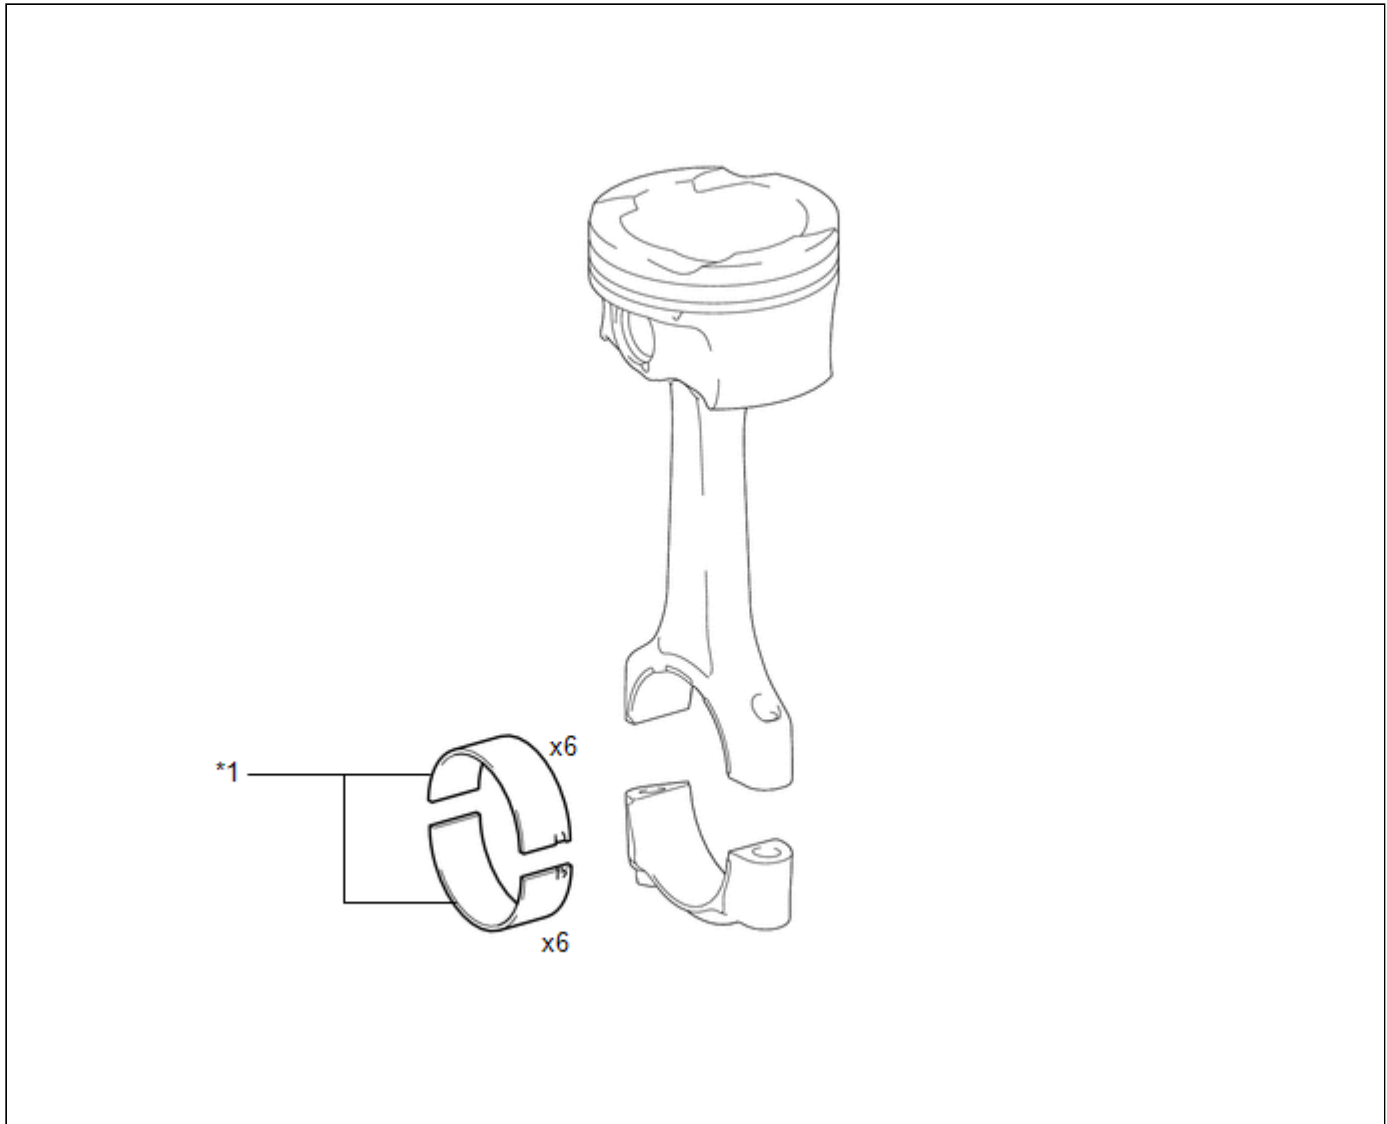

Last Modified: 10-16-2019	6.9:8.0.49	Doc ID: RM100000001JDGV
Model Year Start: 2020	Model: Supra	Prod Date Range: [03/2019 -]
Title: B58 (ENGINE MECHANICAL): CONNECTING ROD BEARING: COMPONENTS; 2020 MY Supra [03/2019 -]		

COMPONENTS

ILLUSTRATION

*1	CONNECTING ROD BEARING	-	-
----	------------------------	---	---