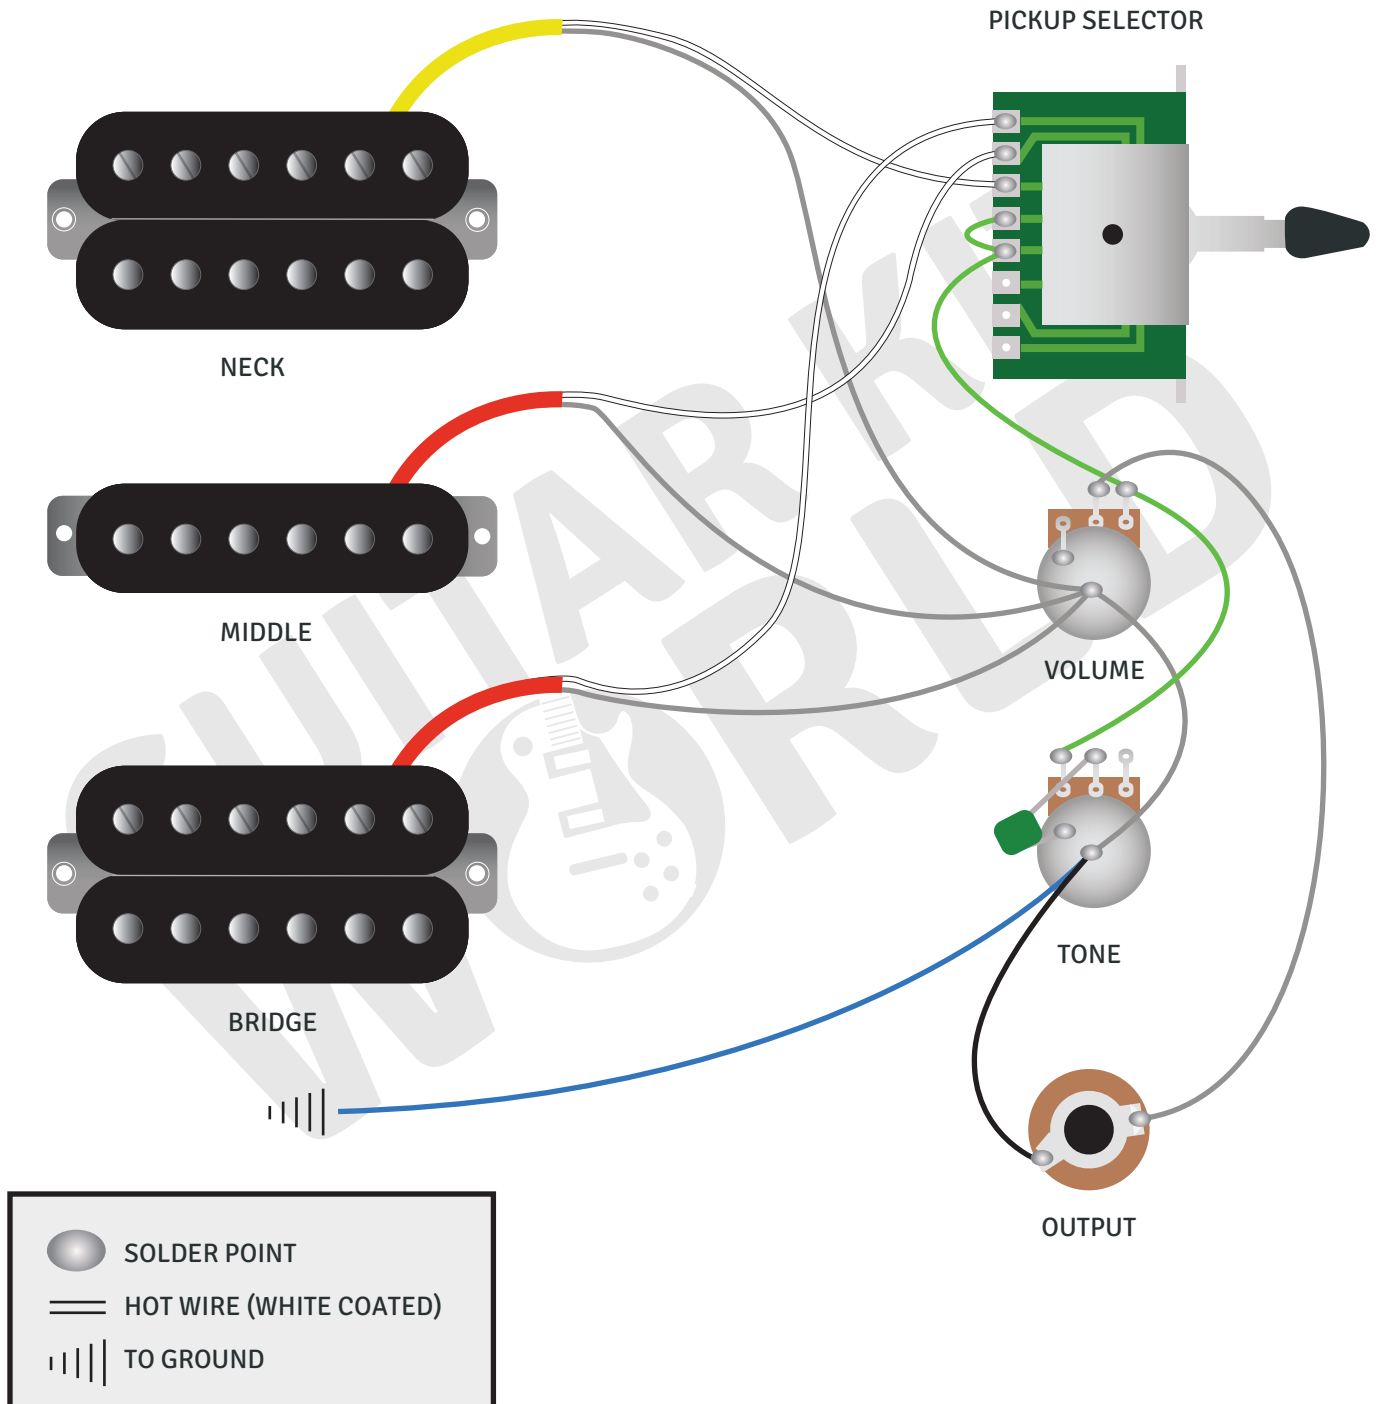

WIRING DIAGRAM:

HSH, 1 x Volume / 1 x Tone, 5 Way Switch

* Wire colors may vary depending on manufacturer

www.guitarkitworld.com

**GUITAR KIT
WORLD**