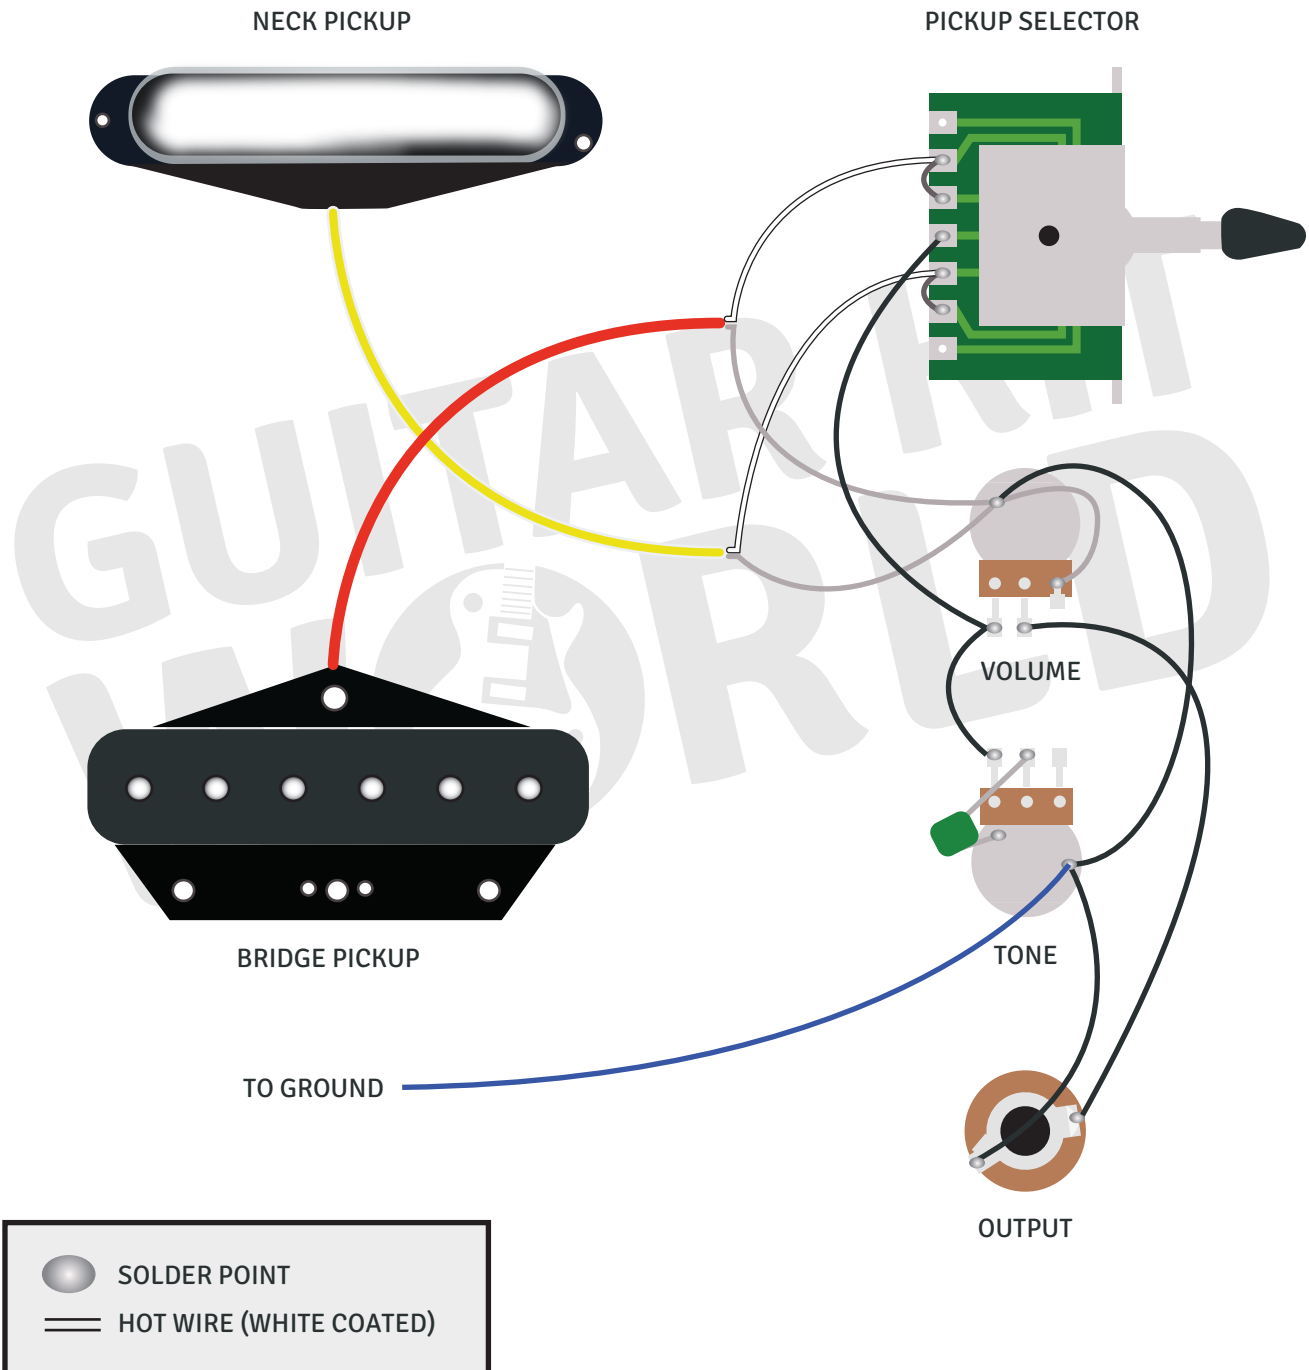

WIRING DIAGRAM:

2 x Single Coil, 1 x Volume / 1 X Tone, 3 Way Selector

* Wire colors may vary depending on manufacturer

www.guitarkitworld.com

**GUITAR KIT
WORLD**