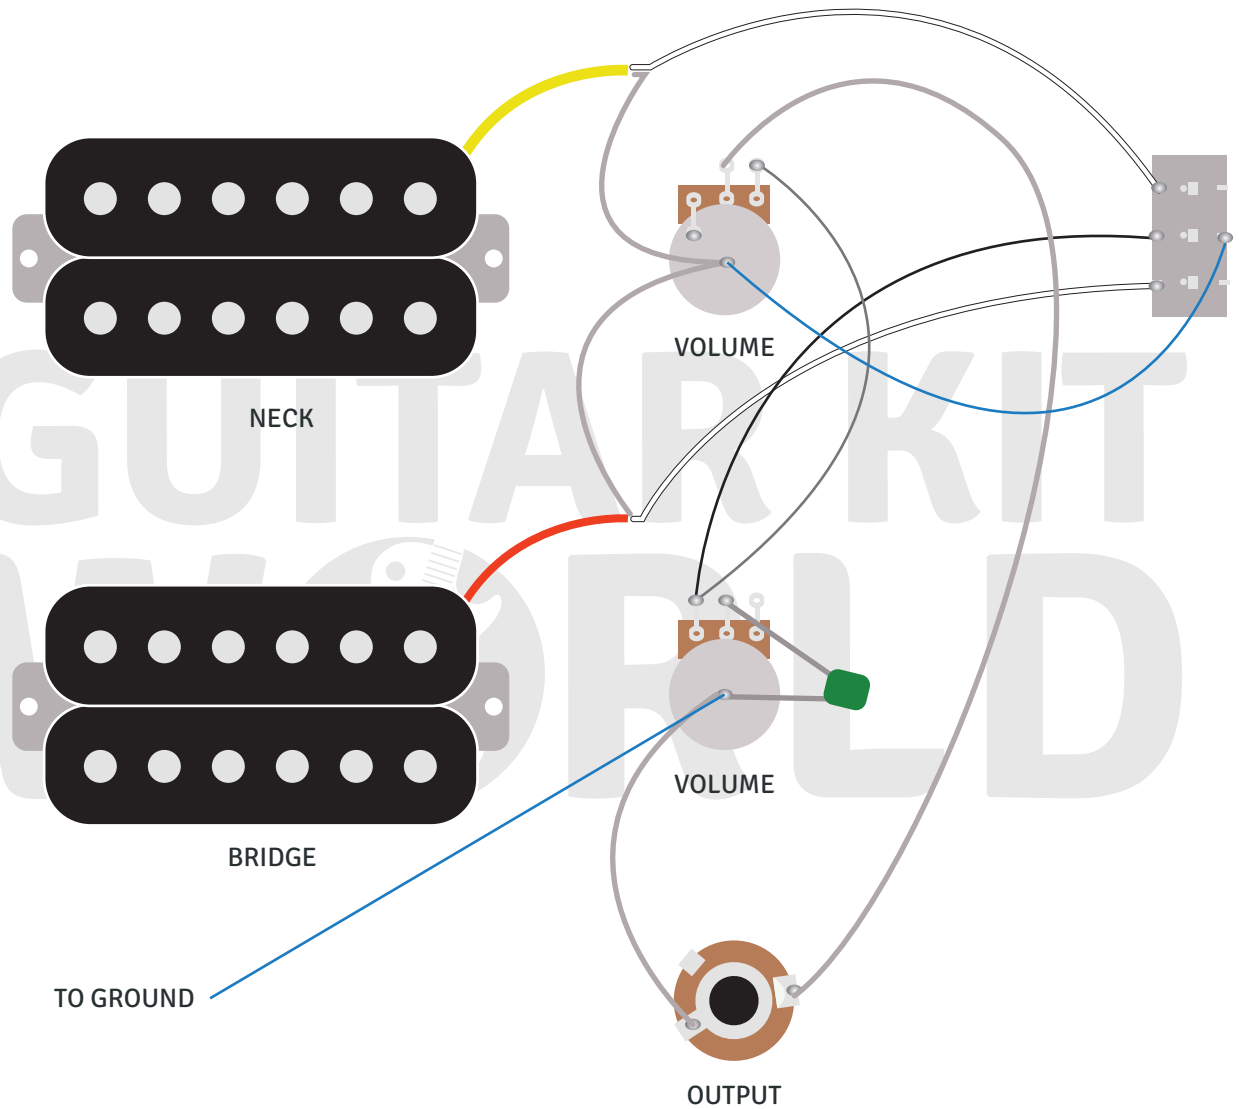

WIRING DIAGRAM:

HH, 1 X Volume, 1 X Tone, 3 Way Switch

SOLDER POINT

HOT WIRE (WHITE COATED)

* Wire colors may vary depending on manufacturer

www.guitarkitworld.com

**GUITAR KIT
WORLD**