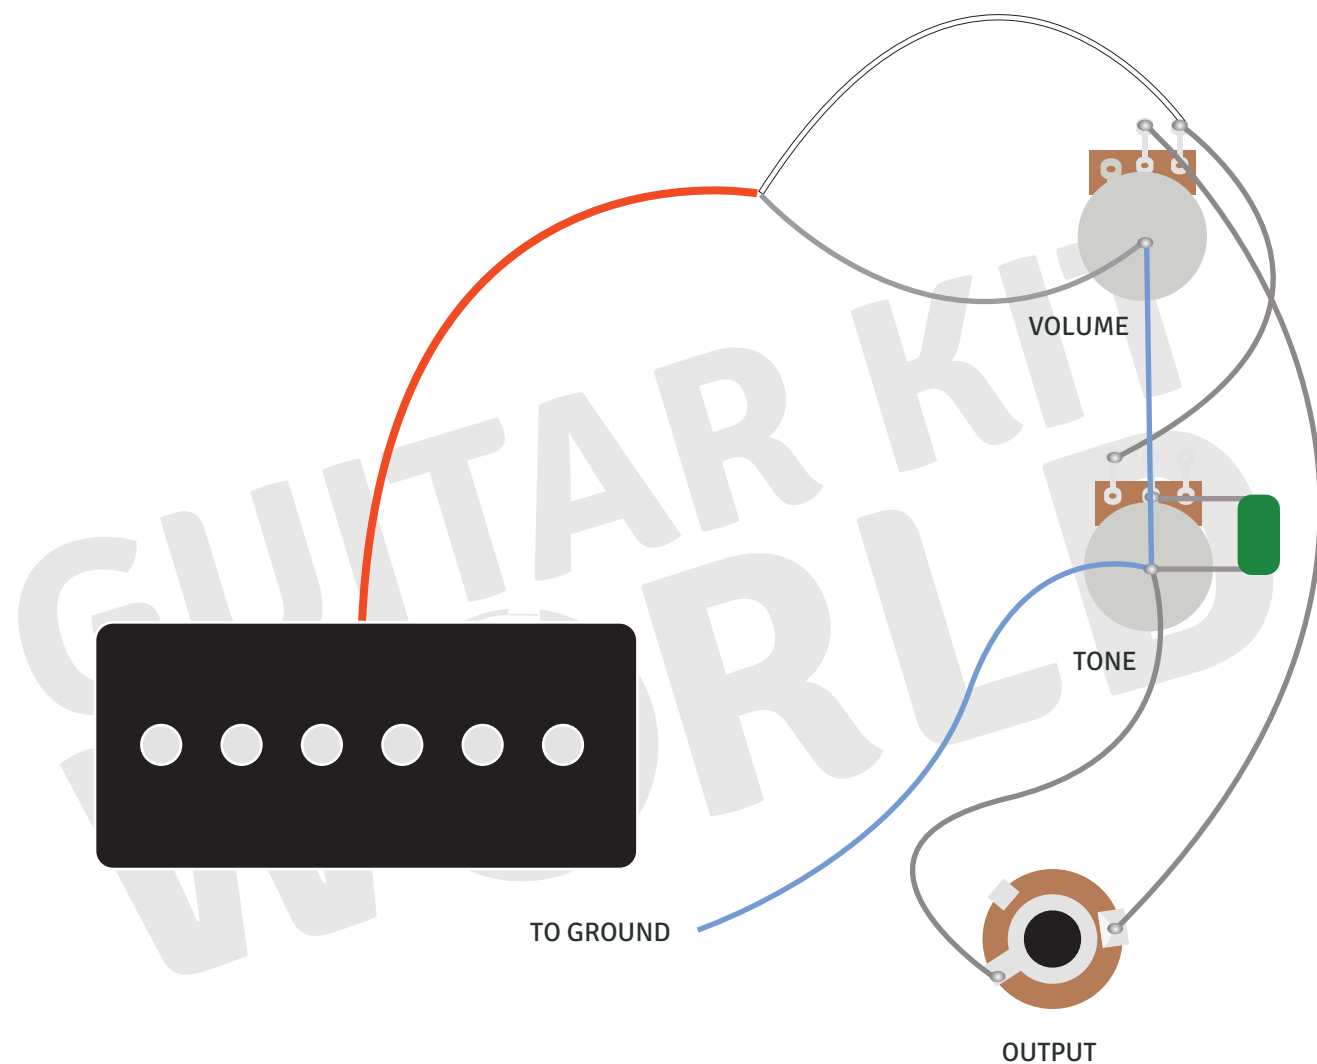

WIRING DIAGRAM:

P90, 1 X Volume, 1 X Tone

	SOLDER POINT
	HOT WIRE (WHITE COATED)

* Wire colors may vary depending on manufacturer

www.guitarkitworld.com

**GUITAR KIT
WORLD**