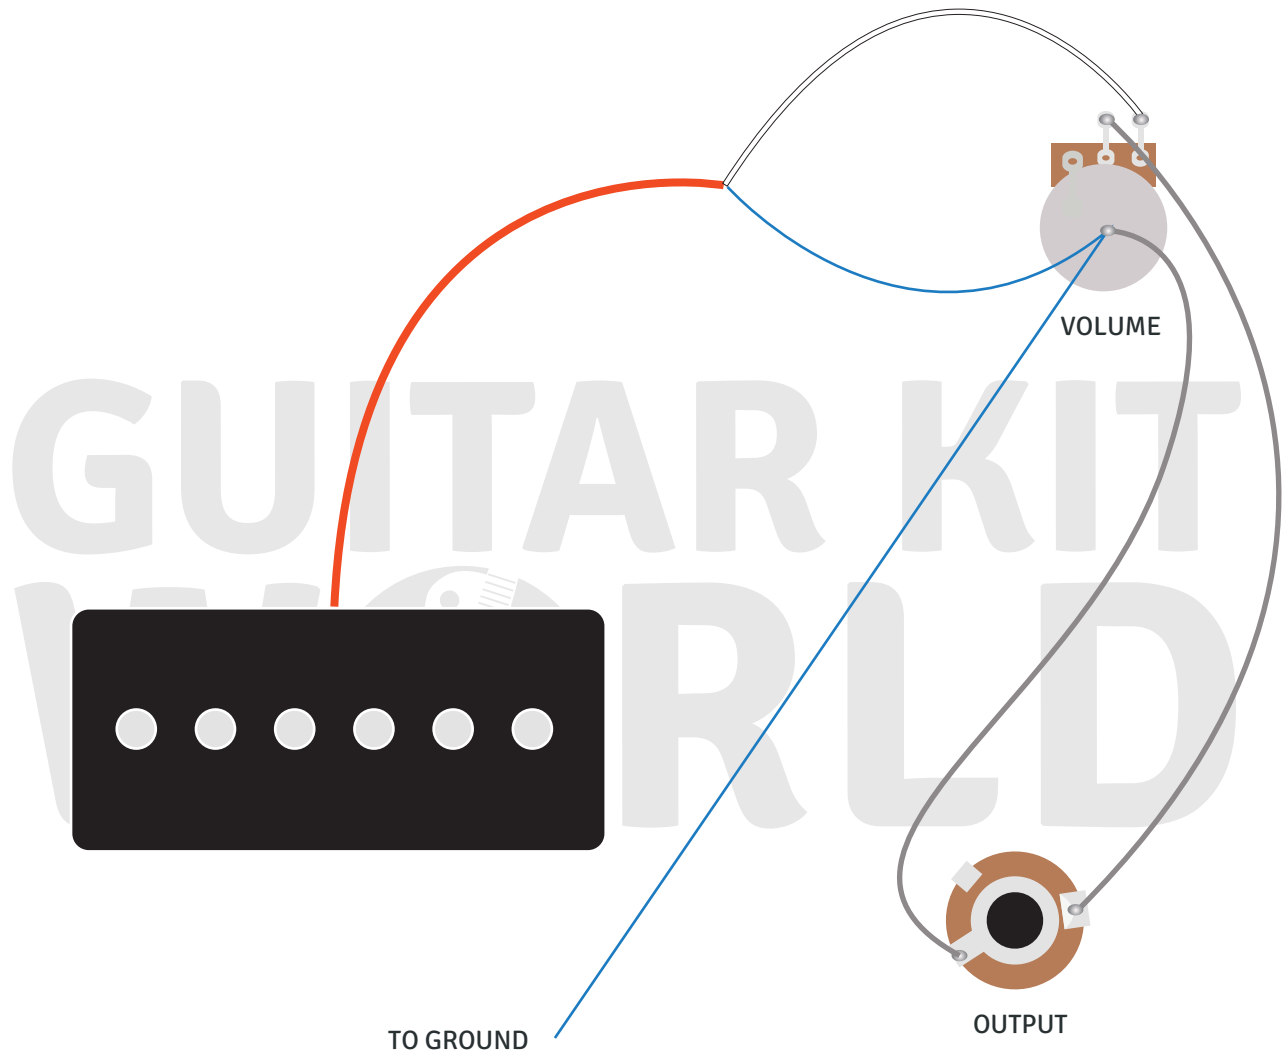

WIRING DIAGRAM:

P90, 1 X Volume

SOLDER POINT

HOT WIRE (WHITE COATED)

* Wire colors may vary depending on manufacturer

www.guitarkitworld.com

**GUITAR KIT
WORLD**