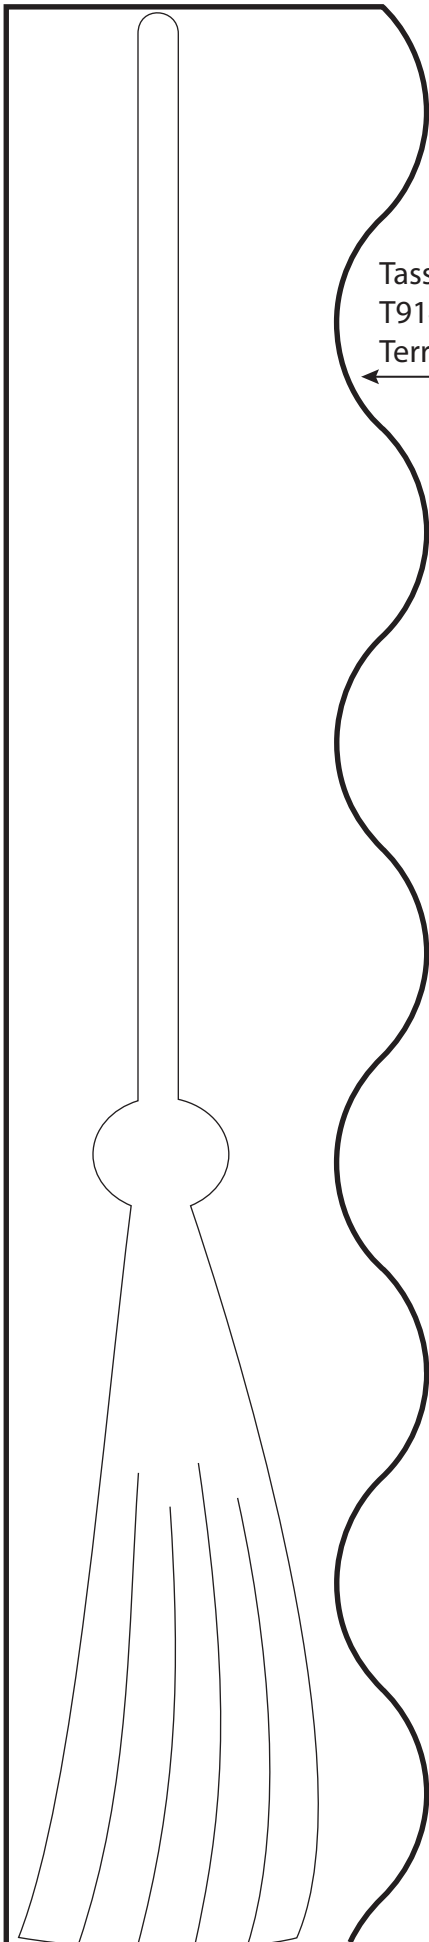

Hat 'n Tassel Mortarboard Template

Tassel
T91412 Yellow Sparkle
Terrific Trimmers®

Headband
Measure head size and add about
2" to length needed for tape.

T9872 Black
Terrific Trimmers®

Headband and Mortarboard
shown smaller than actual size.

Attach "string" end of tassel in center

Trim one side to make the sheet a square.

Black Ready Letters® blank sheet from 4", 5", or 7" (we used T465)