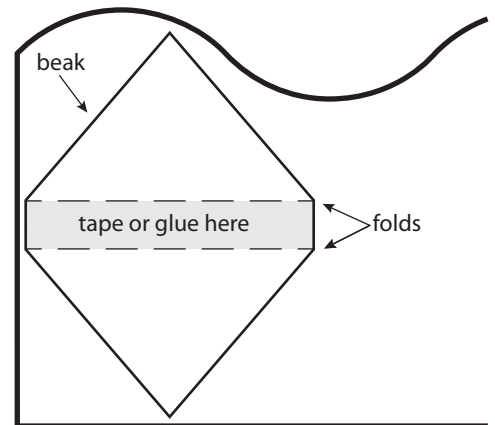

# Fine Feathered Friend Template

For the tail,  
measure **four** pieces:

- 5" long
- 6" long
- 7" long
- 8" long

fold both sides of the beak upward