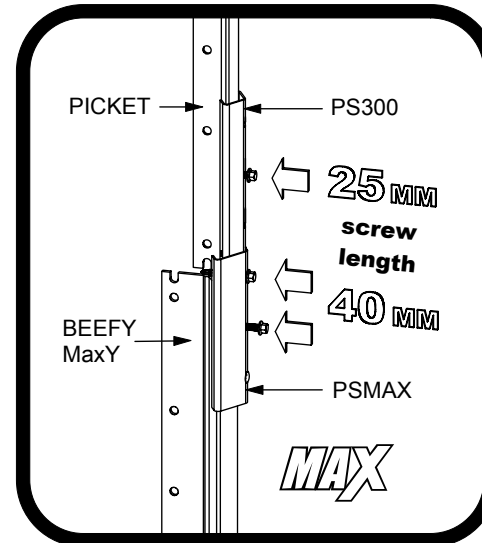

TYING OFF

Watch the video at wireman.com.au

Watch the video at wireman.com.au

**PS45 BRACKET
ASSEMBLY & FIXING**

**T or Y
BRACKET SETUP**

SCREW TYPE - 12/14G SDS (SELF DRILLING SCREW)
25 mm for POLESTAR 40mm for POLESTAR MAX
GALVANISED