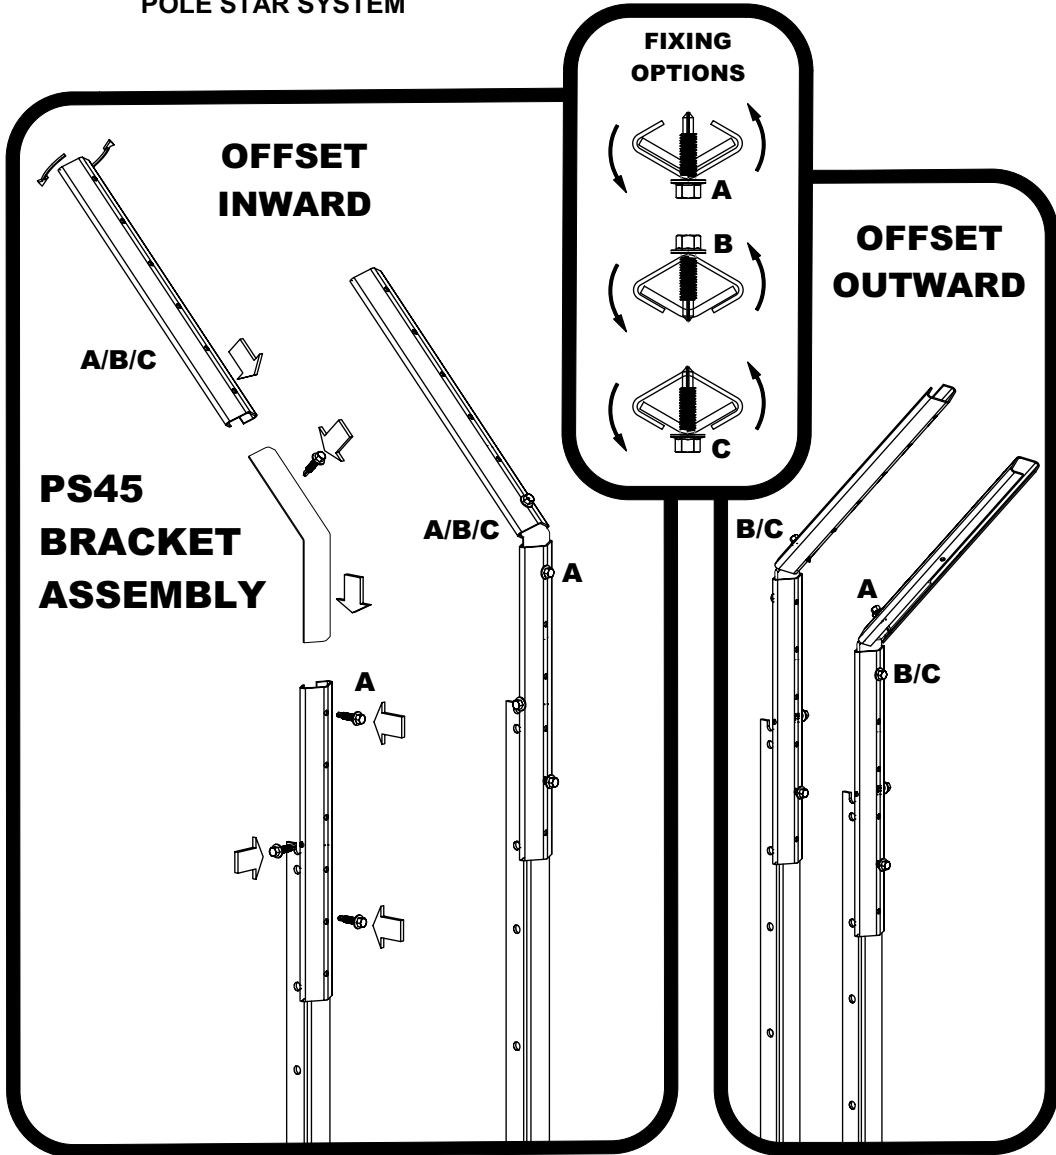

TYING OFF

Watch the video at wireman.com.au

Watch the video at wireman.com.au

**PS45 BRACKET
ASSEMBLY & FIXING**

**T or Y
BRACKET SETUP**

SCREW TYPE - 12/14G SDS (SELF DRILLING SCREW)
25 mm for POLESTAR 40mm for POLESTAR MAX
GALVANISED

WIREMAN
FENCING