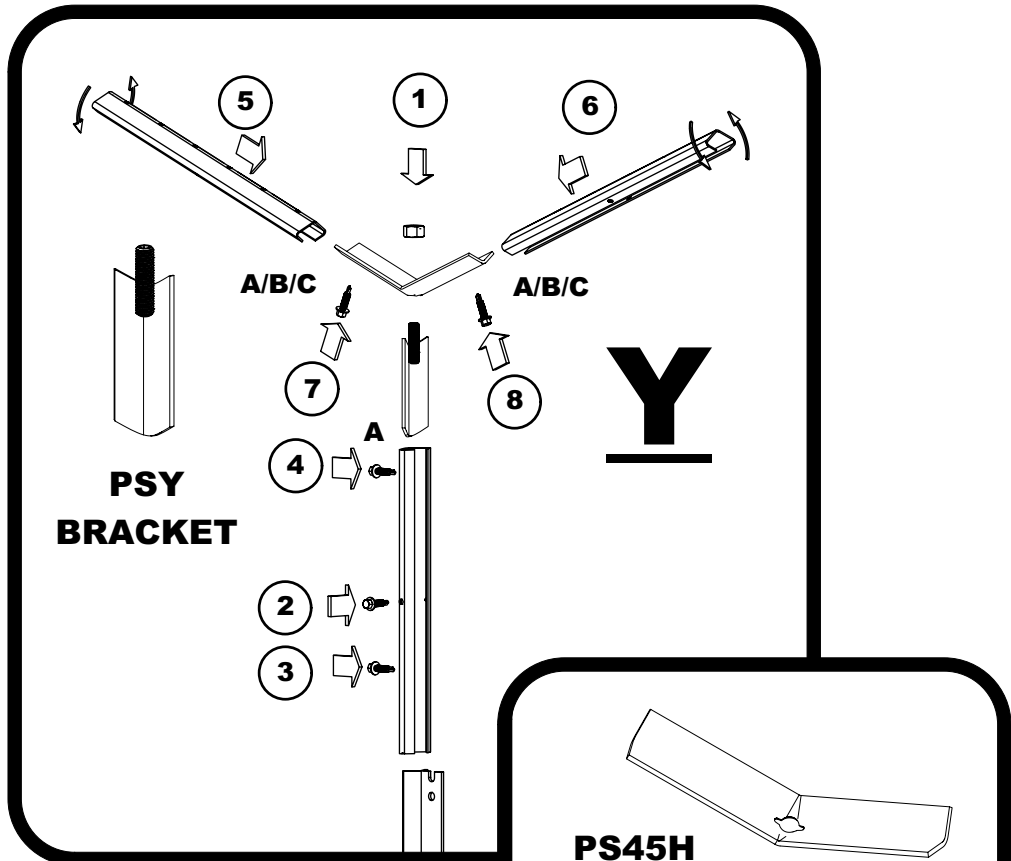

TYING OFF

Watch the video at wireman.com.au

Watch the video at wireman.com.au

**PS45 BRACKET
ASSEMBLY & FIXING**

**T or Y
BRACKET SETUP**

SCREW TYPE - 12/14G SDS (SELF DRILLING SCREW)
25 mm for POLESTAR 40mm for POLESTAR MAX
GALVANISED

WIREMAN
FENCING