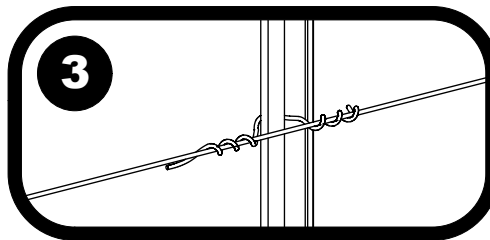

TYING OFF

Watch the video at wireman.com.au

Watch the video at wireman.com.au

**PS45 BRACKET
ASSEMBLY & FIXING**

**T or Y
BRACKET SETUP**

SCREW TYPE - 12/14G SDS (SELF DRILLING SCREW)
25 mm for POLESTAR 40mm for POLESTAR MAX
GALVANISED