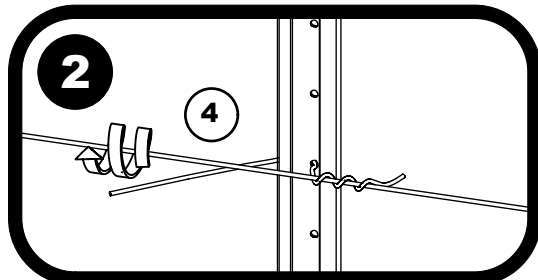

TYING OFF

Watch the video at wireman.com.au

Watch the video at wireman.com.au

**PS45 BRACKET
ASSEMBLY & FIXING**

**T or Y
BRACKET SETUP**

SCREW TYPE - 12/14G SDS (SELF DRILLING SCREW)
25 mm for POLESTAR 40mm for POLESTAR MAX
GALVANISED