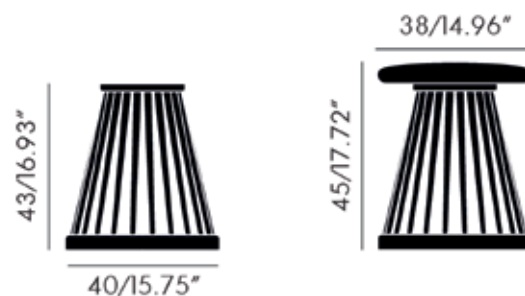

Process	The Fan family is formed from machined wood spindles of black stained Birch or natural Oak.	
Year of Design	2013	
Material	Birch, Oak, Leather	
Product Code	Fan Stool Black/Black	FAP01BL-AM
	Fan Stool Black/Natural	FAP01BL-BM
Type	Stool	
Colour	● Black ● Natural	
Cleaning Instructions	Clean with a soft dry cloth only. Do not use polishing agents, water or abrasive materials when cleaning. Clean leather with a clean damp cloth, wipe away any excess residue.	

	Packaging (m)	H	W	D
	Seat Pad	0.05	0.44	0.47
	Base	0.46	0.43	0.43
	Weight (kg)			
	FAP01BL-AM	3.8		
	FAP01BL-BM	3.8		
Dimensions (cm / in)				
Seat Pad	H 2.0cm / 0.79in			
	W 38.0cm / 14.96in			
Base	Ø 40cm / 15.75in			
	H 43cm / 16.93in