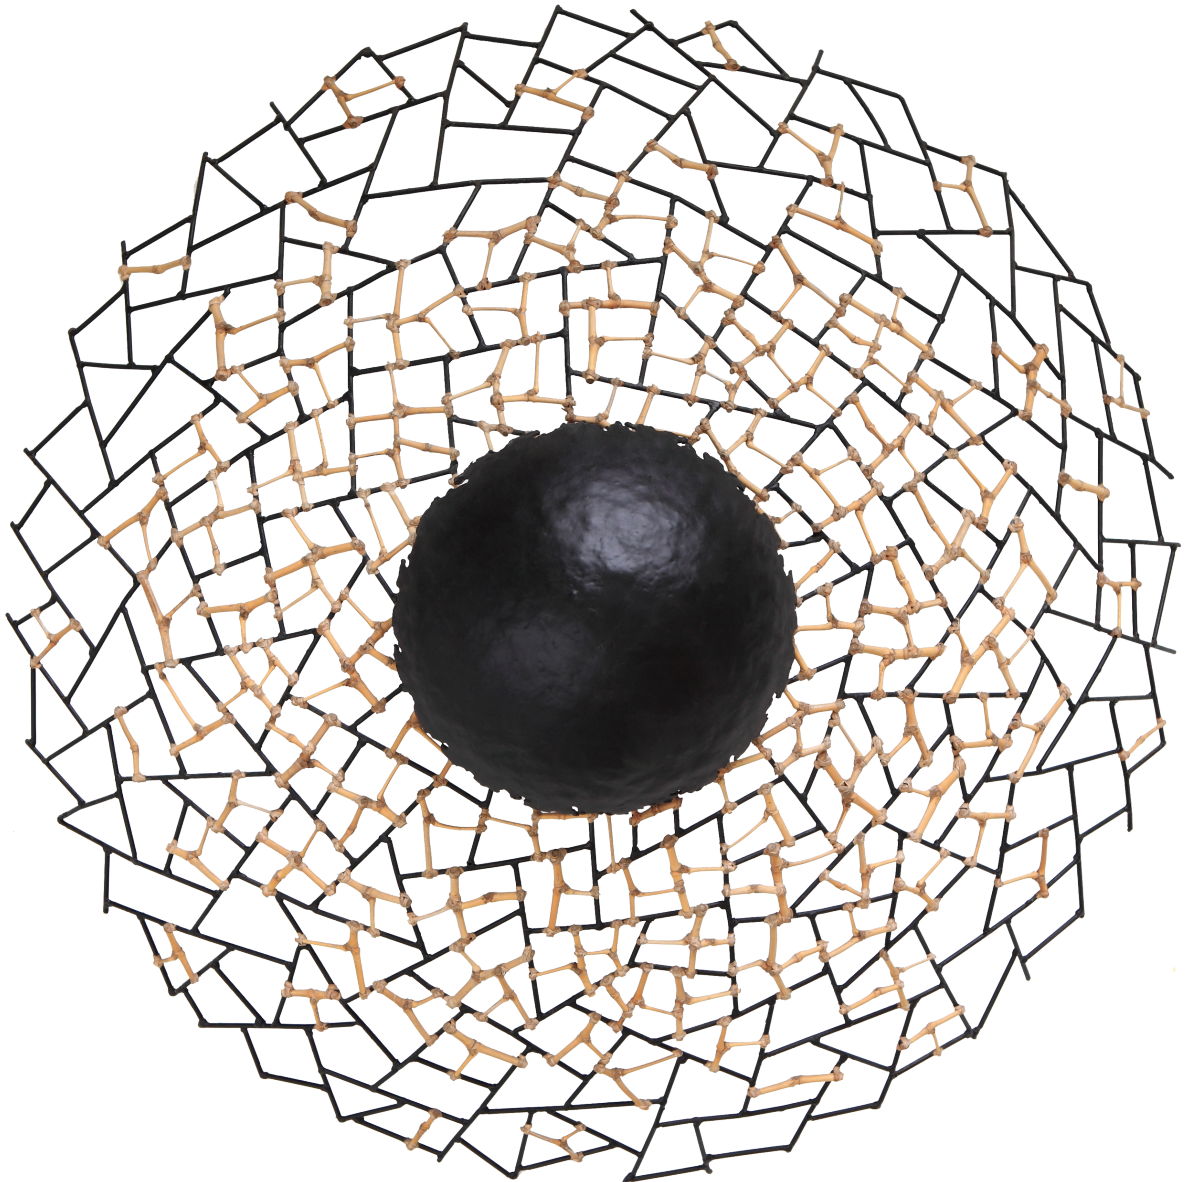

KRIS KROS

WALL LAMP

by Kenneth Cobonpue

KRIS KROS

WALL LAMP

by Kenneth Cobonpue

Extra Large

47 1/4"
120 cm

11 3/4"
30 cm

Large

39 3/8"
100 cm

11 3/8"
29 cm

Medium

31 1/2"
80 cm

11"
28 cm

Small