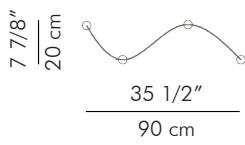

## Screen

8.50 kg (18.7 lbs)

22.90 kg (50.49 lbs) 2 pcs. per box

0.46 m<sup>3</sup>

Bamboo twigs  
Powder coated metal frame