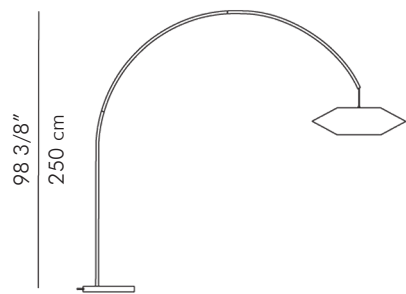

KAI

ARC LAMP

by Kenneth Cobonpue

KAI

ARC LAMP

by Kenneth Cobonpue

Large

Small

29.2 kg (64.36 lbs)

34.70 kg (76.48 lbs)

0.23 m³

2

18.55 kg (40.88 lbs)

22.75 kg (50.14 lbs)

0.14 m³

2