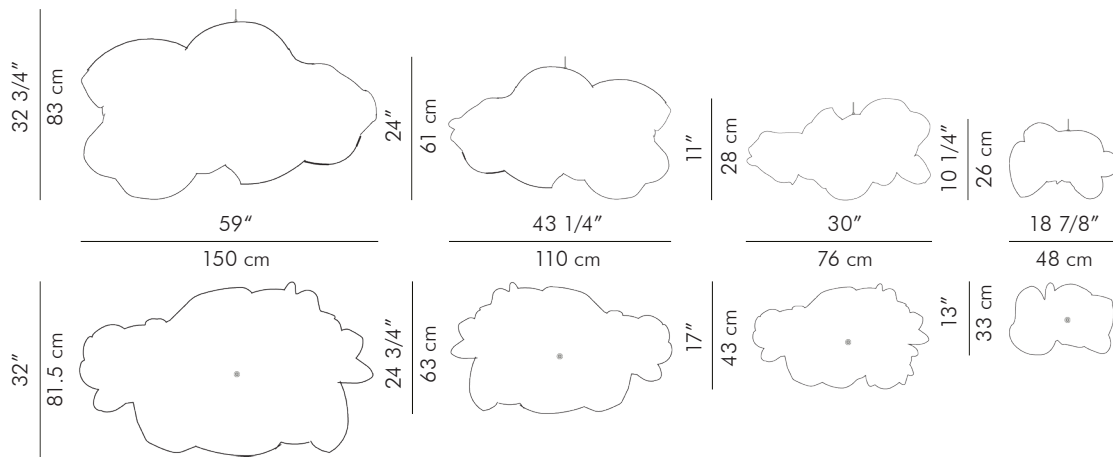

## HANGING LAMP

by Hae Young Yoon

Extra Large

Large

Medium

Small

7.50 kg (16.53 lbs)

4.00 kg (8.82 lbs)

0.90 kg (1.98 lbs)

0.50 kg (1.10 lbs)

17.20 kg (37.92 lbs)

11.50 kg (25.35 lbs)

3.10 kg (6.83 lbs)

2.00 kg (4.41 lbs)

1.14 m<sup>3</sup>

0.57 m<sup>3</sup>