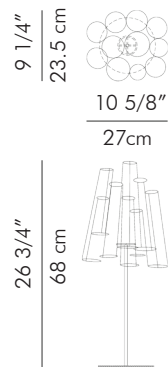

8.10 kg (17.85 lbs)

2.60 kg (5.73 lbs)

10.00 kg (22.04 lbs)

3.20 kg (7.05 lbs)

0.13 m³

0.05 m³

2

glass tube sizes:

- 4 pcs. 1" dia. x 8" H
(2.5 cm dia x 20.3 cm H)
- 4 pcs. 1 1/2" dia. x 10" H
(3.8 cm dia. x 28.4 cm H)

glass tube sizes:

- 6 pcs. 1" dia. x 8" H
(2.5 cm dia. x 20.3 cm H)

Powder coated metal frame
Glass tubes