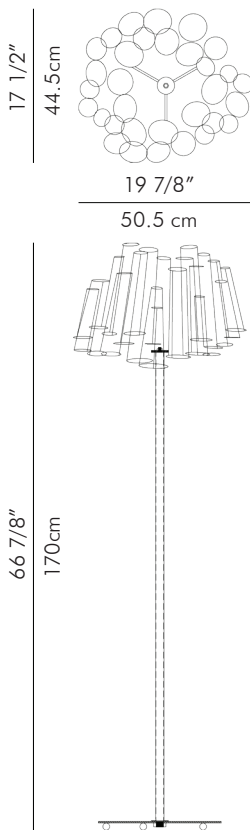

CROKKIS

PEDESTAL | TABLE VASE

by Kenneth Cobonpue

CROKKIS

PEDESTAL | TABLE VASE

by Kenneth Cobonpue

Pedestal

Table

8.10 kg (17.85 lbs)

2.60 kg (5.73 lbs)

10.00 kg (22.04 lbs)

3.20 kg (7.05 lbs)

0.13 m³

0.05 m³

2

glass tube sizes:

- 4 pcs. 1" dia. x 8" H
(2.5 cm dia x 20.3 cm H)
- 4 pcs. 1 1/2" dia. x 10" H
(3.8 cm dia. x 28.4 cm H)

glass tube sizes:

- 6 pcs. 1" dia. x 8" H
(2.5 cm dia. x 20.3 cm H)

Powder coated metal frame
Glass tubes