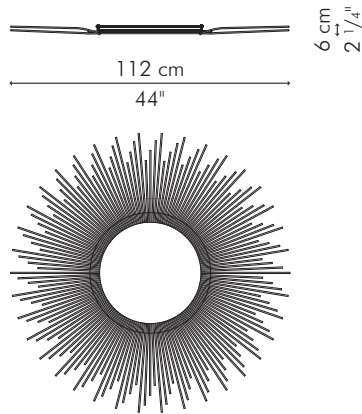

## MIRROR, small

 7 kg / 15 lbs

 9.50 kg / 21 lbs

 0.151 m<sup>3</sup>

mirror glass  
39 cm Ø x 6 mm thickness  
(15.4" Ø x 1/4")

INDOOR rattan, nylon, steel, mirror glass

FMBB-BLO-0244-M

Black | Orange | Yellow

## MIRROR, large

 8.70 kg / 19 lbs

 11.20 kg / 25 lbs

 0.482 m<sup>3</sup>

mirror glass  
50 cm Ø x 6 mm thickness  
(19 3/4" Ø x 1/4")

INDOOR rattan, nylon, steel, mirror glass

FMBB-BLO-0470-M

Black | Orange | Yellow