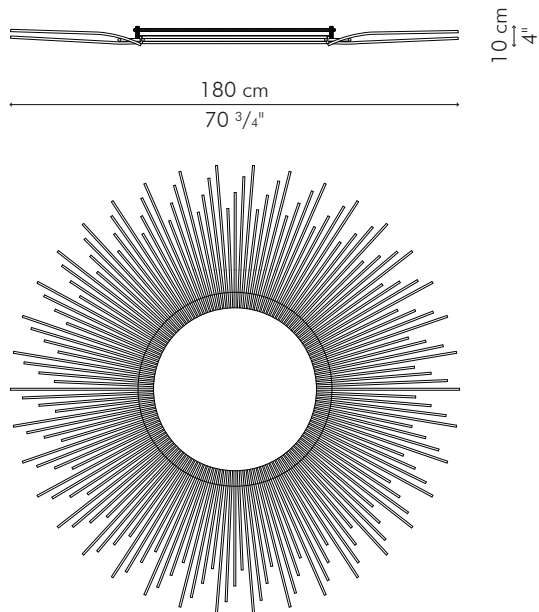

## MIRROR, small

 7 kg / 15 lbs

 9.50 kg / 21 lbs

 0.151 m<sup>3</sup>

mirror glass  
39 cm Ø x 6 mm thickness  
(15.4" Ø x 1/4")

INDOOR rattan, nylon, steel, mirror glass

FMBB-BLO-0244-M

Black | Orange | Yellow

## MIRROR, large

 8.70 kg / 19 lbs

 11.20 kg / 25 lbs

 0.482 m<sup>3</sup>

mirror glass  
50 cm Ø x 6 mm thickness  
(19 3/4" Ø x 1/4")

INDOOR rattan, nylon, steel, mirror glass

FMBB-BLO-0470-M

Black | Orange | Yellow