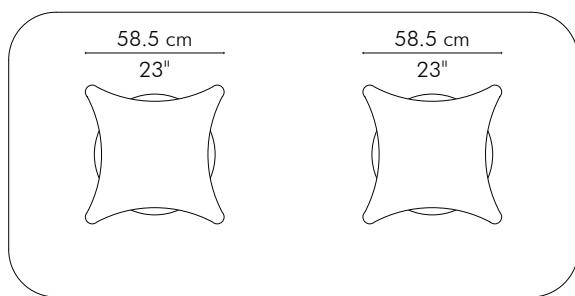

## DINING TABLE, rectangular

### GLASS

73 kg / 161 lbs

67.5 kg / 149 lbs

109 kg / 240 lbs

100 kg / 220 lbs

2.50 m<sup>3</sup>

3.70 m<sup>3</sup>

### Standard glass size:

240 cm W x 120 cm D x 12 mm thickness  
(94 1/2" W x 47 1/4" D x 1/2"), pencil edge

120 cm  
47 1/4"

240 cm  
94 1/2"

120 cm  
47 1/4"

74 cm  
29 1/4"

INDOOR rattan, steel

Natural