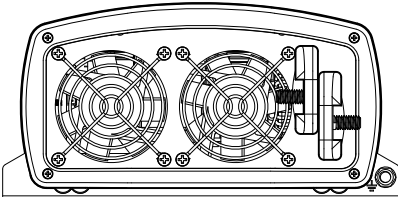

TECHNICAL DRAWINGS

SW1220 2000W True Sinewave Power Inverter (120Vac/60Hz)

SIDE VIEW

TOP VIEW

SIDE VIEW

PLAN VIEW

All specifications subject to change without notice.