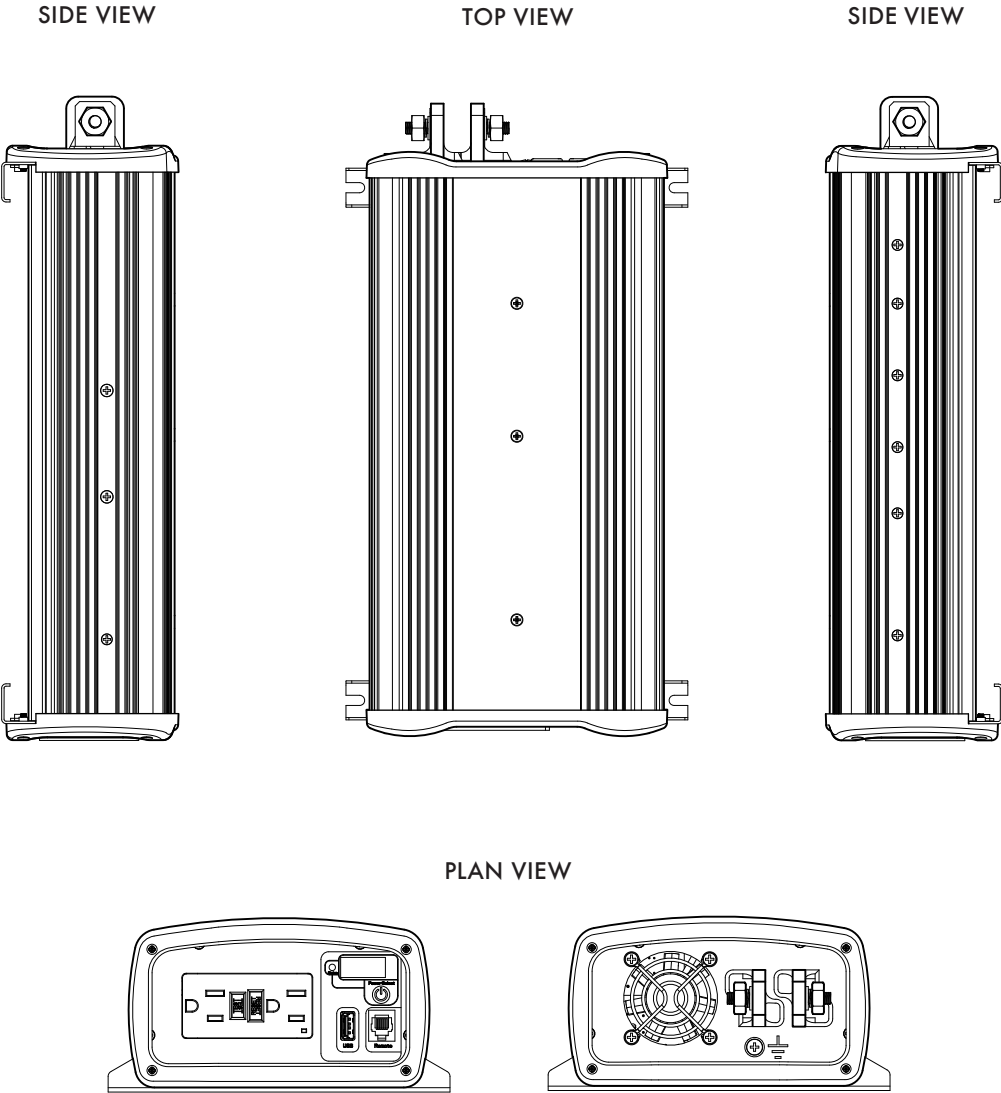

TECHNICAL DRAWINGS

SW1210

1000W True Sinewave Power Inverter (120Vac)

Type B - GFCI

All specifications subject to change without notice.