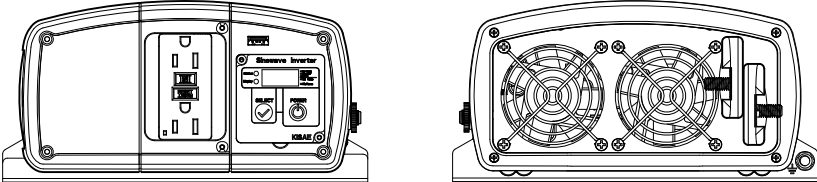

TECHNICAL DRAWINGS

SWXFR1210 1000W True Sinewave Power Inverter (120Vac/60Hz)

SIDE VIEW

TOP VIEW

SIDE VIEW

PLAN VIEW

All specifications subject to change without notice.