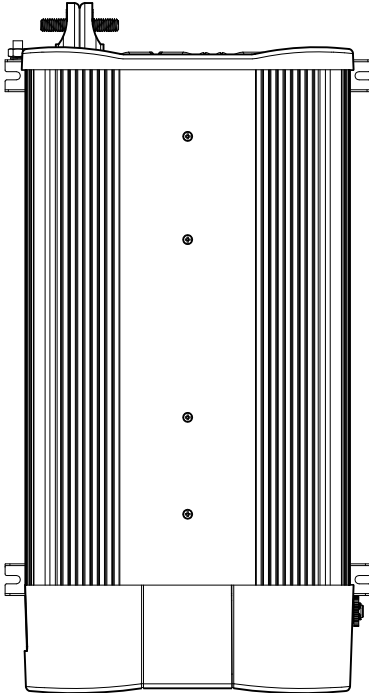

TECHNICAL DRAWINGS

SWXFR1210 1000W True Sinewave Power Inverter (120Vac/60Hz)

SIDE VIEW

TOP VIEW

SIDE VIEW

PLAN VIEW

All specifications subject to change without notice.