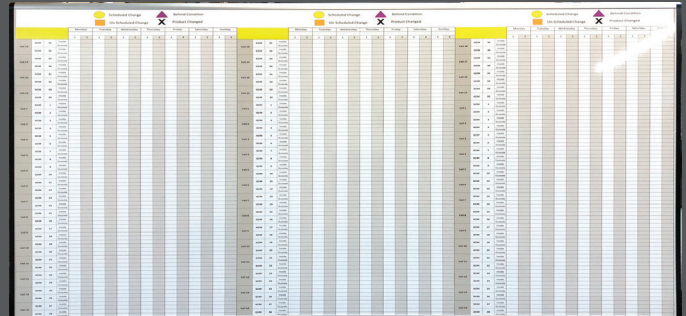

- INCLUDE LOGOS, CHARTS, CALENDERS, AND ANY PROCESS INFORMATION
- CONVEY THE INFORMATION IMPORTANT TO YOUR BUSINESS THAT CHANGES REGULARLY
- EASILY ERASABLE WITH NO GHOSTING
- PROMOTE WORKPLACE ORGANIZATION
- ELIMINATE PINSTRIPING WITH OUR DURABLE, TEXTURE FREE, EASY TO CLEAN SURFACE

SAVE TIME SAVE MONEY

USE THE WHITEBOARDS YOU ALREADY OWN!

SAVE COST BY HAVING US UPGRADE AN EXISTING BOARD!

EXAMPLE OF REUSING EXISTING BOARDS

TURN THIS..

INTO THIS!

THEY'RE
LITERALLY
THE SAME
BOARD!

OTHER EXAMPLES

STANDARD SIZES: 48X36" AND 96X48"

CUSTOM SIZES AVAILABLE UPON REQUEST - EXISTING WHITEBOARDS CAN BE USED FOR CUSTOMIZATION - CONTACT US FOR A QUOTE

Protect your staff and customers with Social Distancing and COVID-19 Signage.