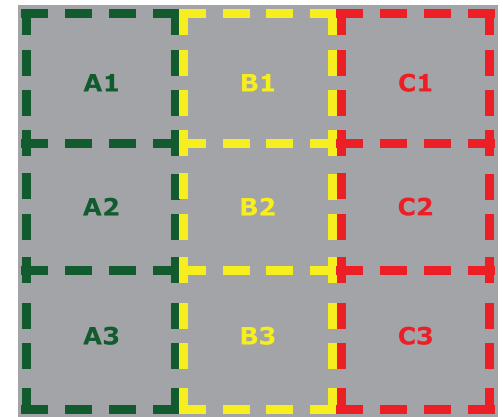

BULK PRICING AVAILABLE