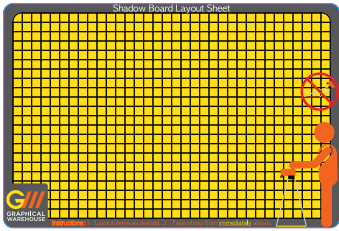

Better tool organization and management with Tool Organizers

INCREASE WORKFLOW SPEED - QUICKLY IDENTIFY MISSING TOOLS - MAINTAIN A CLEANER WORK AREA

The Process

SEND AN EMAIL TO SALES@GRAPHICALWAREHOUSE.COM TO RECIEVE YOUR LAYOUT SHEETS