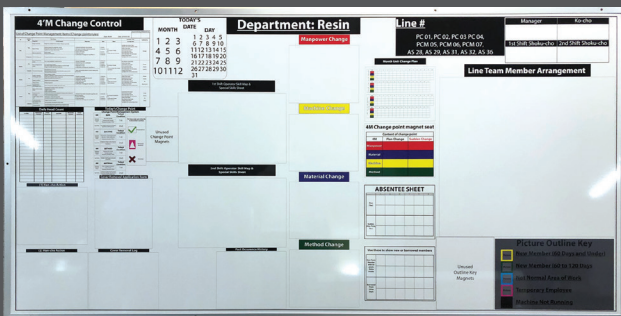

- INCLUDE LOGOS, CHARTS, CALENDERS, AND ANY PROCESS INFORMATION
- CONVEY THE INFORMATION IMPORTANT TO YOUR BUSINESS THAT CHANGES REGULARLY
- EASILY ERASABLE WITH NO GHOSTING
- PROMOTE WORKPLACE ORGANIZATION
- ELIMINATE PINSTRIPING WITH OUR DURABLE, TEXTURE FREE, EASY TO CLEAN SURFACE

SAVE TIME SAVE MONEY

USE THE WHITEBOARDS YOU ALREADY OWN!

SAVE COST BY HAVING US UPGRADE AN EXISTING BOARD!

EXAMPLE OF REUSING EXISTING BOARDS

TURN THIS..

INTO THIS!

THEY'RE
LITERALLY
THE SAME
BOARD!

OTHER EXAMPLES

STANDARD SIZES: 48X36" AND 96X48"

CUSTOM SIZES AVAILABLE UPON REQUEST - EXISTING WHITEBOARDS CAN BE USED FOR CUSTOMIZATION - CONTACT US FOR A QUOTE

Protect your staff and customers with Social Distancing and COVID-19 Signage.