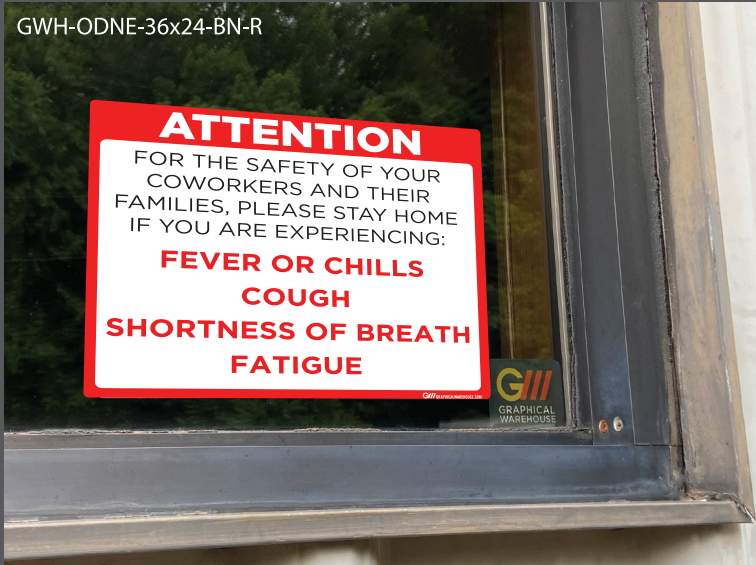

GWH-OWYH-19X17-ST-T

GWH-ODNE-36x24-BN-R