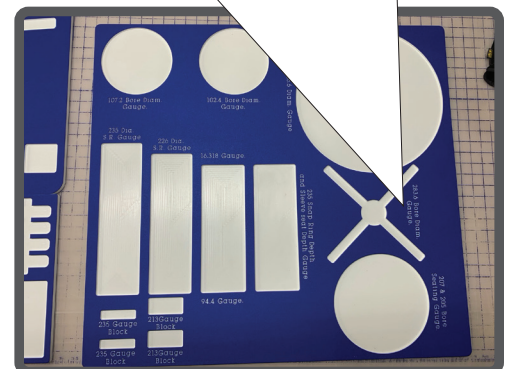

Better tool organization and management with Tool Organizers

INCREASE WORKFLOW SPEED - QUICKLY IDENTIFY MISSING TOOLS - MAINTAIN A CLEANER WORK AREA

The Process

SEND AN EMAIL TO SALES@GRAPHICALWAREHOUSE.COM TO RECIEVE YOUR LAYOUT SHEETS

LAY OUT YOUR TOOLS ON THE GRID AND TAKE A PHOTOGRAPH STRAIGHT DOWN AT THE BOARD

SEND IN YOUR PHOTOS TO OUR TEAM FOR PROCESSING

ENJOY YOUR NEW LEVEL OF TOOL ORGANIZATION

STANDARD COLORS

PRICING IS DETERMINED BY THE OVERALL SQUARE INCHES OF THE BOARD AND THE NUMBER OF ITEMS TO BE CUT OUT

SPECIAL ORDER COLORS

MADE OF NEARLY INDESTRUCTIBLE HIGH DENSITY PLASTIC THAT WILL LAST A LIFETIME UNLIKE FOAM ALTERNATIVES

Examples