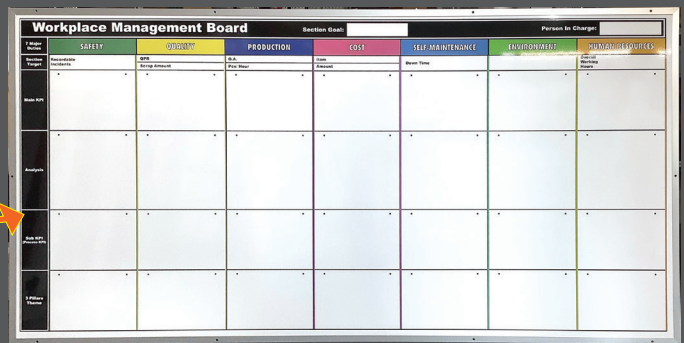

- INCLUDE LOGOS, CHARTS, CALENDERS, AND ANY PROCESS INFORMATION
- CONVEY THE INFORMATION IMPORTANT TO YOUR BUSINESS THAT CHANGES REGULARLY
- EASILY ERASABLE WITH NO GHOSTING
- PROMOTE WORKPLACE ORGANIZATION
- ELIMINATE PINSTRIPING WITH OUR DURABLE, TEXTURE FREE, EASY TO CLEAN SURFACE

SAVE TIME SAVE MONEY

USE THE WHITEBOARDS YOU ALREADY OWN!

SAVE COST BY HAVING US UPGRADE AN EXISTING BOARD!

EXAMPLE OF REUSING EXISTING BOARDS

TURN THIS..

INTO THIS!

THEY'RE
LITERALLY
THE SAME
BOARD!

OTHER EXAMPLES

STANDARD SIZES: 48X36" AND 96X48"

CUSTOM SIZES AVAILABLE UPON REQUEST - EXISTING WHITEBOARDS CAN BE USED FOR CUSTOMIZATION - CONTACT US FOR A QUOTE

Protect your staff and customers with Social Distancing and COVID-19 Signage.