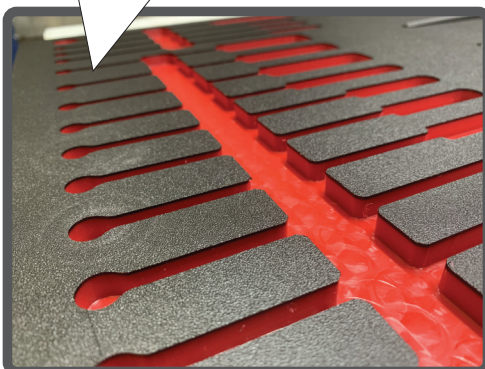

LAY OUT YOUR TOOLS ON THE GRID AND TAKE A PHOTOGRAPH STRAIGHT DOWN AT THE BOARD

SEND IN YOUR PHOTOS TO OUR TEAM FOR PROCESSING

ENJOY YOUR NEW LEVEL OF TOOL ORGANIZATION

STANDARD COLORS

PRICING IS DETERMINED BY THE OVERALL SQUARE INCHES OF THE BOARD AND THE NUMBER OF ITEMS TO BE CUT OUT

SPECIAL ORDER COLORS

MADE OF NEARLY INDESTRUCTIBLE HIGH DENSITY PLASTIC THAT WILL LAST A LIFETIME UNLIKE FOAM ALTERNATIVES

Examples

SAFETY PARTITIONS

Keep employees and visitors safe in your facility with customizable safety partitions/sneeze guards. Effective against droplets from sneezing or coughing.