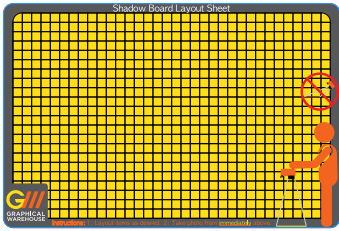

Better tool organization and management with Tool Organizers

INCREASE WORKFLOW SPEED - QUICKLY IDENTIFY MISSING TOOLS - MAINTAIN A CLEANER WORK AREA

The Process

SEND AN EMAIL TO SALES@GRAPHICALWAREHOUSE.COM TO RECIEVE YOUR LAYOUT SHEETS