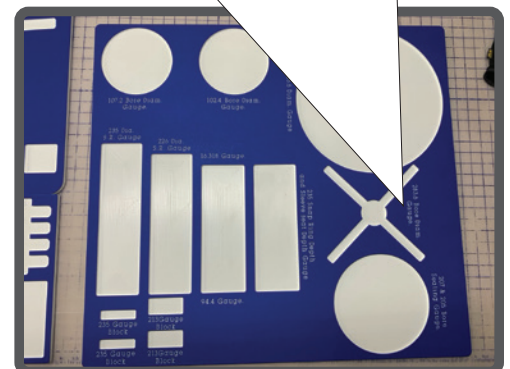

LAY OUT YOUR TOOLS ON THE GRID AND TAKE A PHOTOGRAPH STRAIGHT DOWN AT THE BOARD

SEND IN YOUR PHOTOS TO OUR TEAM FOR PROCESSING

ENJOY YOUR NEW LEVEL OF TOOL ORGANIZATION

STANDARD COLORS

PRICING IS DETERMINED BY THE OVERALL SQUARE INCHES OF THE BOARD AND THE NUMBER OF ITEMS TO BE CUT OUT

SPECIAL ORDER COLORS

MADE OF NEARLY INDESTRUCTIBLE HIGH DENSITY PLASTIC THAT WILL LAST A LIFETIME UNLIKE FOAM ALTERNATIVES

Examples

Organizer Layout table

**DRY ERASABLE
SURFACE!**

Our organizer layout table is designed to make tool board creation quick and easy for a lightning fast turnaround!

Caster wheels for easy transportation

Clamp fits any modern smartphone

The dry erase surface is perfect for dimensions, notes, labels, and whatever else!

WE TURN THIS

INTO THIS

Contact us today to get one in your facility and start organizing!