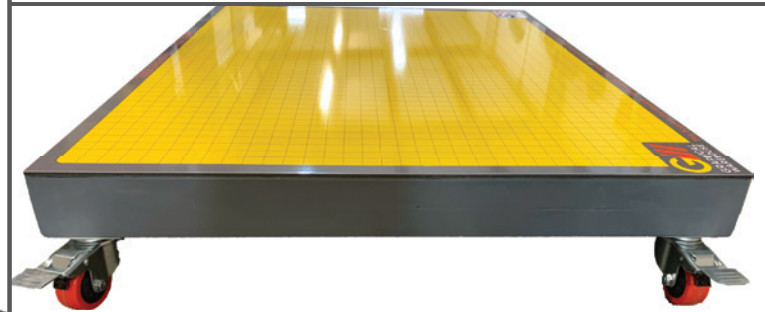

SPECIAL ORDER COLORS

MADE OF NEARLY INDESTRUCTIBLE HIGH DENSITY PLASTIC THAT WILL LAST A LIFETIME UNLIKE FOAM ALTERNATIVES

Examples

Organizer Layout table

**DRY ERASABLE
SURFACE!**

Our organizer layout table is designed to make tool board creation quick and easy for a lightning fast turnaround!

Caster wheels for easy transportation

Clamp fits any modern smartphone

The dry erase surface is perfect for dimensions, notes, labels, and whatever else!

WE TURN THIS

INTO THIS

Contact us today to get one in your facility and start organizing!