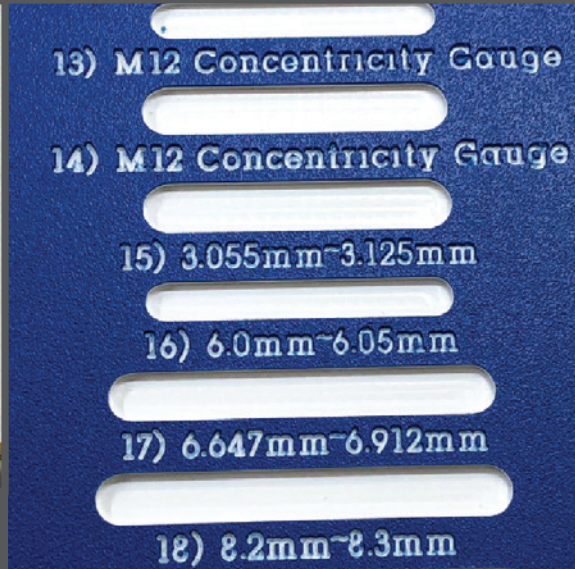

Organizer Examples

ALL EXAMPLES PRODUCED BY GRAPHICAL WAREHOUSE