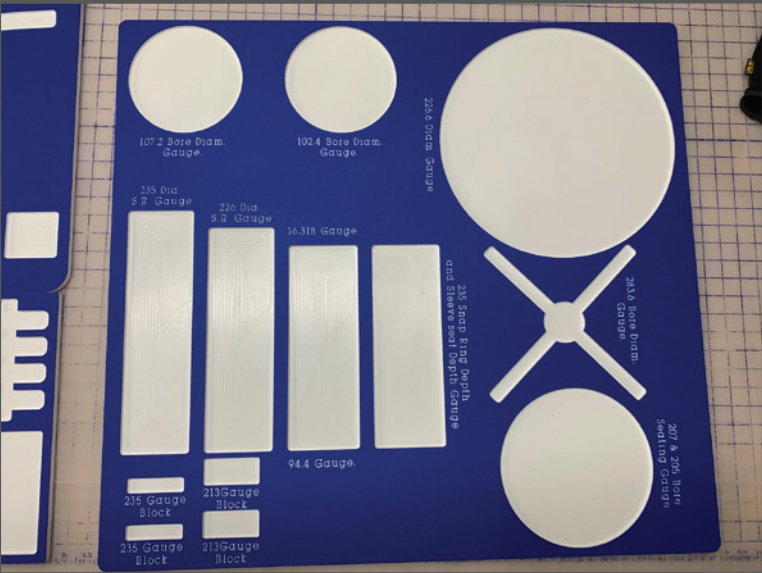

LAY OUT YOUR TOOLS ON THE GRID AND TAKE A PHOTOGRAPH STRAIGHT DOWN AT THE BOARD

SEND IN YOUR PHOTOS TO OUR TEAM FOR PROCESSING

ENJOY YOUR NEW LEVEL OF TOOL ORGANIZATION

STANDARD COLORS

PRICING IS DETERMINED BY THE OVERALL SQUARE INCHES OF THE BOARD AND THE NUMBER OF ITEMS TO BE CUT OUT

SPECIAL ORDER COLORS

MADE OF NEARLY INDESTRUCTIBLE HIGH DENSITY PLASTIC THAT WILL LAST A LIFETIME UNLIKE FOAM ALTERNATIVES

Examples

Organizer Layout table

**DRY ERASABLE
SURFACE!**

Our organizer layout table is designed to make tool board creation quick and easy for a lightning fast turnaround!

Caster wheels for easy transportation

Clamp fits any modern smartphone

The dry erase surface is perfect for dimensions, notes, labels, and whatever else!

WE TURN THIS

INTO THIS

Contact us today to get one in your facility and start organizing!

Organizer Examples

ALL EXAMPLES PRODUCED BY GRAPHICAL WAREHOUSE