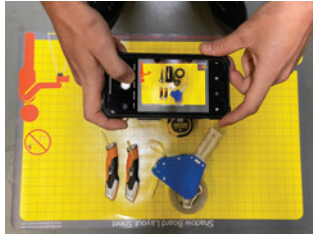

Better tool organization and management with Tool Organizers

INCREASE WORKFLOW SPEED - QUICKLY IDENTIFY MISSING TOOLS - MAINTAIN A CLEANER WORK AREA

The Process

SEND AN EMAIL TO SALES@GRAPHICALWAREHOUSE.COM TO RECIEVE YOUR LAYOUT SHEETS

LAY OUT YOUR TOOLS ON THE GRID AND TAKE A PHOTOGRAPH STRAIGHT DOWN AT THE BOARD

SEND IN YOUR PHOTOS TO OUR TEAM FOR PROCESSING

ENJOY YOUR NEW LEVEL OF TOOL ORGANIZATION

STANDARD COLORS

PRICING IS DETERMINED BY THE OVERALL SQUARE INCHES OF THE BOARD AND THE NUMBER OF ITEMS TO BE CUT OUT

SPECIAL ORDER COLORS

MADE OF NEARLY INDESTRUCTIBLE HIGH DENSITY PLASTIC THAT WILL LAST A LIFETIME UNLIKE FOAM ALTERNATIVES

Examples

Organizer Layout table

**DRY ERASABLE
SURFACE!**

Our organizer layout table is designed to make tool board creation quick and easy for a lightning fast turnaround!

Caster wheels for easy transportation

Clamp fits any modern smartphone

The dry erase surface is perfect for dimensions, notes, labels, and whatever else!

WE TURN THIS

INTO THIS

Contact us today to get one in your facility and start organizing!