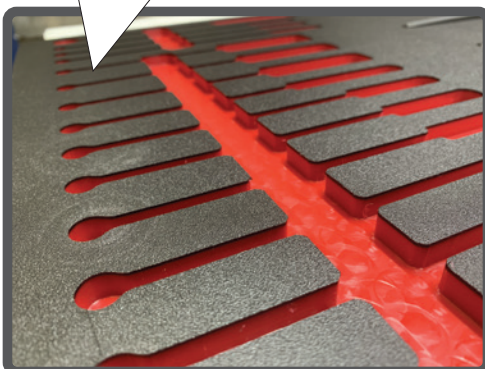

LAY OUT YOUR TOOLS ON THE GRID AND TAKE A PHOTOGRAPH STRAIGHT DOWN AT THE BOARD

SEND IN YOUR PHOTOS TO OUR TEAM FOR PROCESSING

ENJOY YOUR NEW LEVEL OF TOOL ORGANIZATION

STANDARD COLORS

PRICING IS DETERMINED BY THE OVERALL SQUARE INCHES OF THE BOARD AND THE NUMBER OF ITEMS TO BE CUT OUT

SPECIAL ORDER COLORS

MADE OF NEARLY INDESTRUCTIBLE HIGH DENSITY PLASTIC THAT WILL LAST A LIFETIME UNLIKE FOAM ALTERNATIVES

Examples

Organizer Layout table

**DRY ERASABLE
SURFACE!**

Our organizer layout table is designed to make tool board creation quick and easy for a lightning fast turnaround!

Caster wheels for easy transportation

Clamp fits any modern smartphone

The dry erase surface is perfect for dimensions, notes, labels, and whatever else!

WE TURN THIS

INTO THIS

Contact us today to get one in your facility and start organizing!