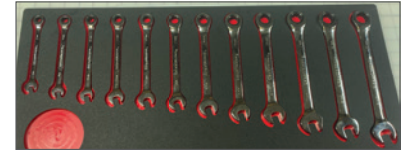

LAY OUT YOUR TOOLS ON THE GRID AND TAKE A PHOTOGRAPH STRAIGHT DOWN AT THE BOARD

SEND IN YOUR PHOTOS TO OUR TEAM FOR PROCESSING

ENJOY YOUR NEW LEVEL OF TOOL ORGANIZATION

STANDARD COLORS

PRICING IS DETERMINED BY THE OVERALL SQUARE INCHES OF THE BOARD AND THE NUMBER OF ITEMS TO BE CUT OUT

SPECIAL ORDER COLORS

MADE OF NEARLY INDESTRUCTIBLE HIGH DENSITY PLASTIC THAT WILL LAST A LIFETIME UNLIKE FOAM ALTERNATIVES

Examples

Organizer Layout table

**DRY ERASABLE
SURFACE!**

Our organizer layout table is designed to make tool board creation quick and easy for a lightning fast turnaround!

Caster wheels for easy transportation

Clamp fits any modern smartphone

The dry erase surface is perfect for dimensions, notes, labels, and whatever else!

WE TURN THIS

INTO THIS

Contact us today to get one in your facility and start organizing!