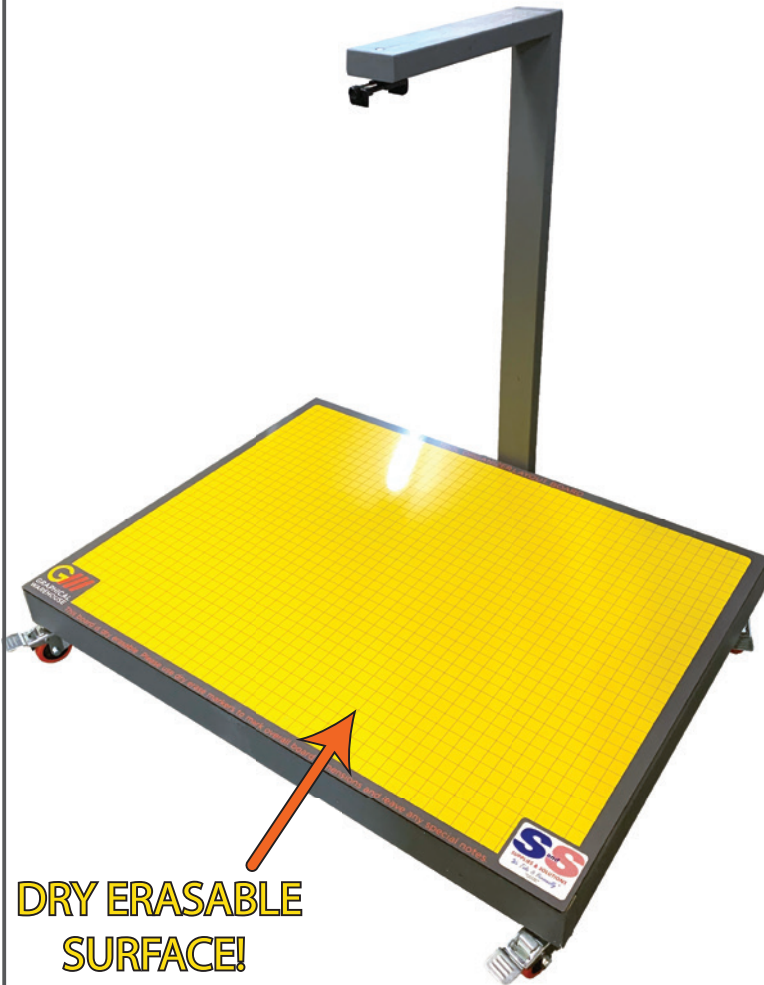

SPECIAL ORDER COLORS

MADE OF NEARLY INDESTRUCTIBLE HIGH DENSITY PLASTIC THAT WILL LAST A LIFETIME UNLIKE FOAM ALTERNATIVES

Examples

Organizer Layout table

**DRY ERASABLE
SURFACE!**

Our organizer layout table is designed to make tool board creation quick and easy for a lightning fast turnaround!

Caster wheels for easy transportation

Clamp fits any modern smartphone

The dry erase surface is perfect for dimensions, notes, labels, and whatever else!

WE TURN THIS

INTO THIS

Contact us today to get one in your facility and start organizing!