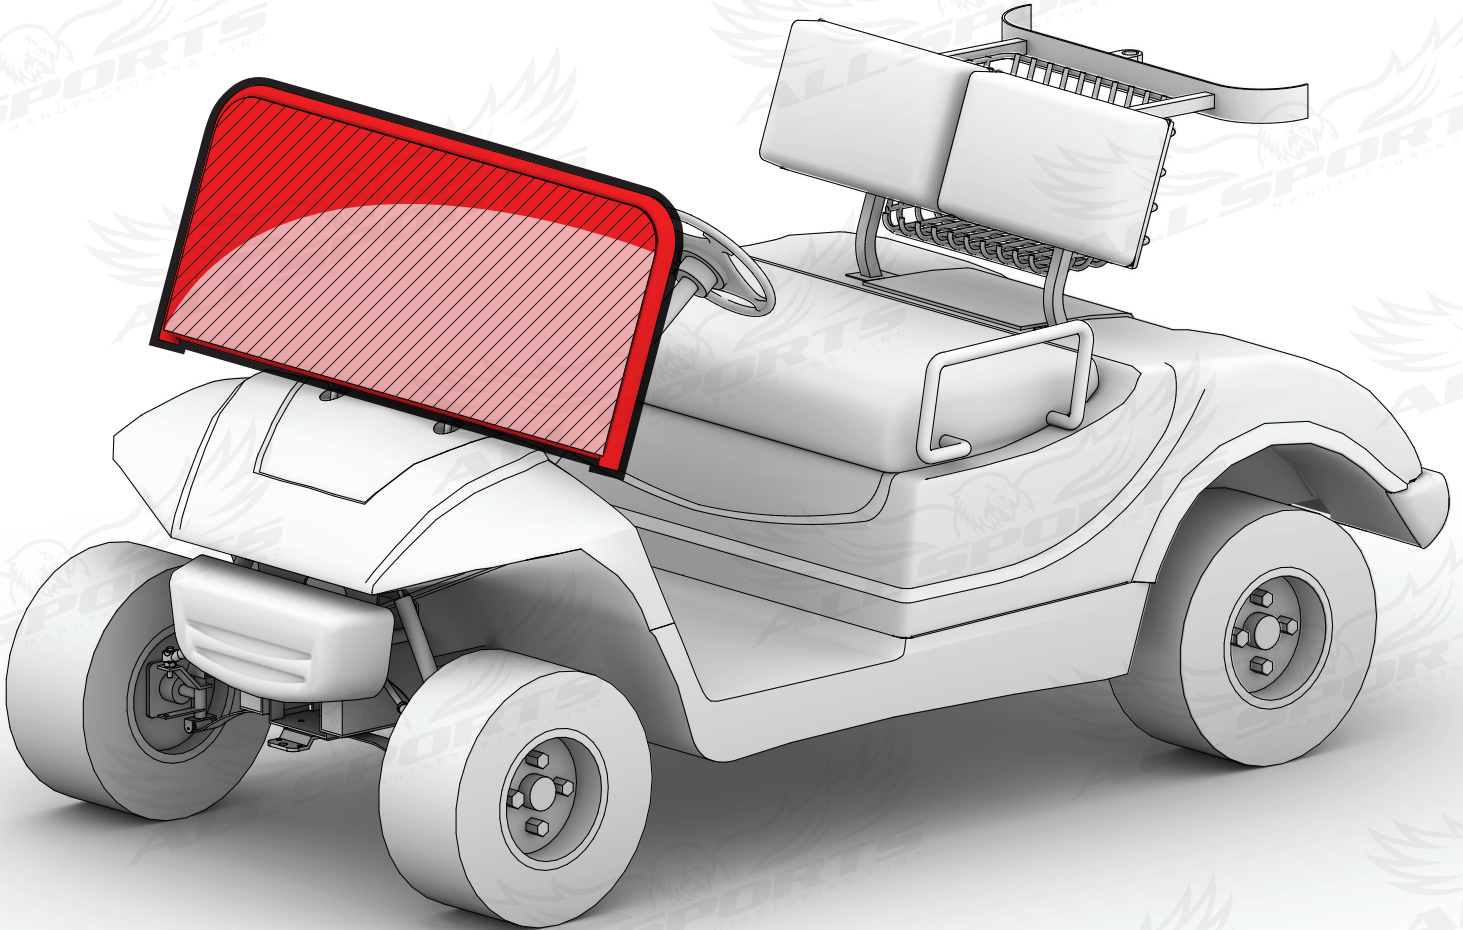

Yamaha G22

Sport Windshield

instruction manual

1-866-291-5244