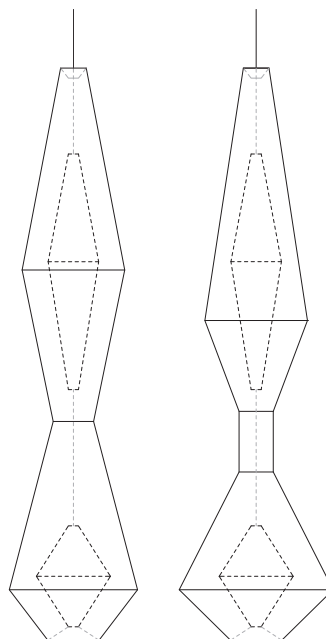

Mayu

Approximate overall dimensions

Mayu 04: 15" Ø x 67"h

Mayu 05: 18" Ø x 67"h

Approximate weights

Mayu 04: 2.2kg/4.8 lbs.

Mayu 05: 2.2kg/4.8 lbs.

Materials

White mesh fabric on transparent backing

Light source

4x Tridonic warm white LED plates - 2100lm / 15W total
120V driver - to be concealed in ceiling above canopy
Leading/trailing edge & phase cut dimmable as standard
Dali / DSI / Switch Dim drivers available on request

Standard fixtures included

- 5" Ø ceiling canopy (white)
  Black available on request
  Ceiling canopies to house driver available on request
- 6' cord
  Additional length & other colors available on request

Installation

- Must be installed by a qualified electrician

Care and maintenance

- Wipe off dust regularly with a clean dry soft cloth
- Remove any marks with a clean dampened soft cloth
- Liquids, detergents, abrasives and solvents should not be used to clean the fabric shades

Warranty

1 year limited manufacturer's warranty
See website for details, terms & conditions

Lead time

8-10 weeks

Certification

Mayu 04 | 05