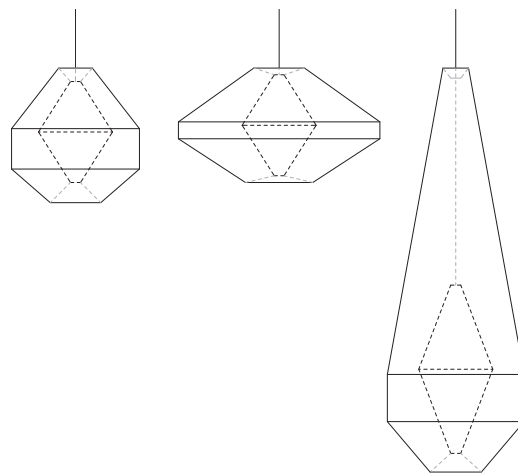

Mayu

Approximate overall dimensions

Mayu 01: 15" Ø x 15.75" h

Mayu 02: 23.5" Ø x 13.5" h

Mayu 03: 15.75" Ø x 47.25" h

Approximate weights

Mayu 01: 1.2kg/2.6 lbs.

Mayu 02: 1.7kg/3.7 lbs.

Mayu 03: 1.8kg/3.9 lbs.

Materials

White mesh fabric on transparent backing

Voltage and maximum wattage

120V / 15W

Recommended globe

12W warm white LED

Halogen and incandescent globes are not to be used as high heat output may damage the fabric shades

Standard fixtures included

- 5" Ø white ceiling canopy
  Black also available on request
- 6' cord
  Additional length & other colors available on request
- Bulb not included

Installation

- Must be installed by a qualified electrician

Care and maintenance

- Wipe off dust regularly with a clean dry soft cloth
- Remove any marks with a clean dampened soft cloth
- Liquids, detergents, abrasives and solvents should not be used to clean the fabric shades

Warranty

1 year limited manufacturer's warranty

See website for details, terms & conditions

Lead time

8-10 weeks

Certification

Mayu 01 | 02 | 03