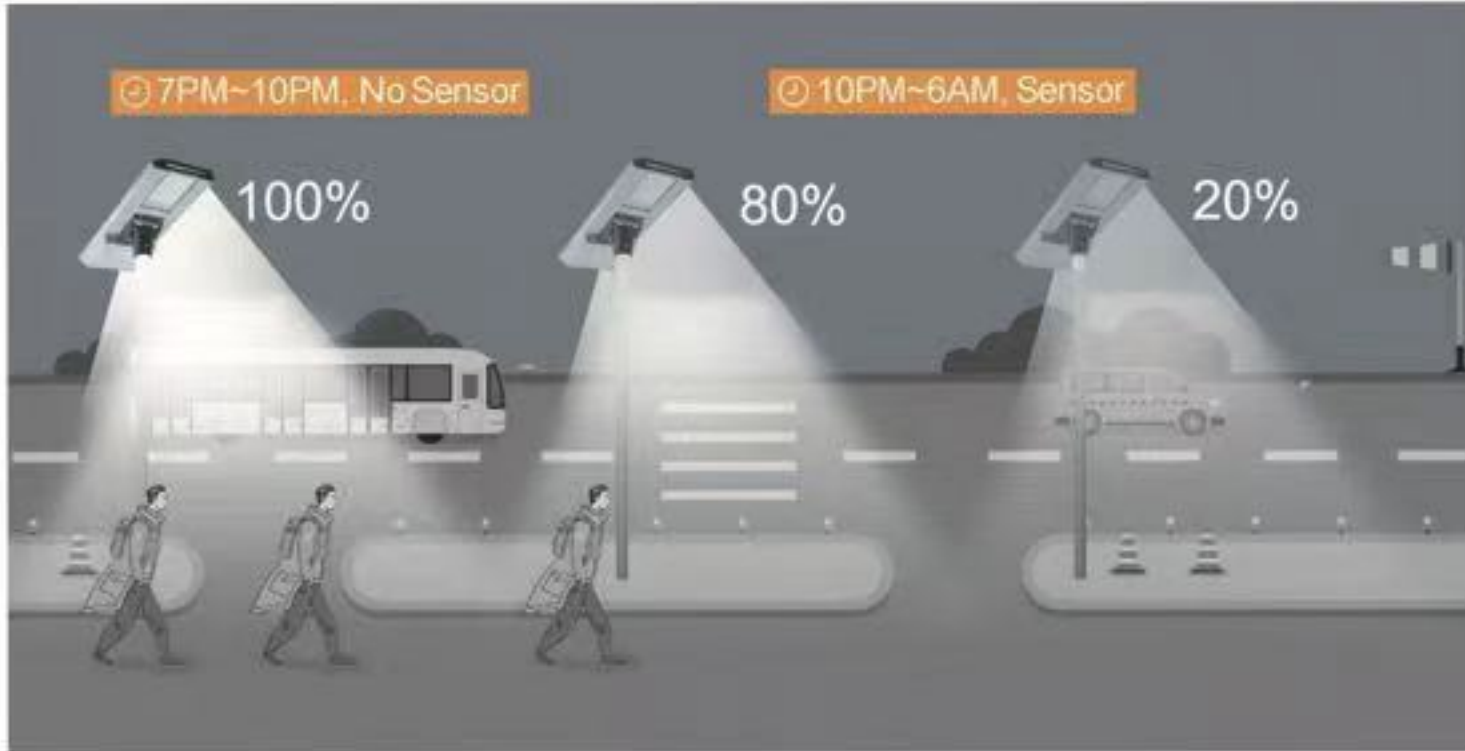

Working Modes

Smart timer + Sensor