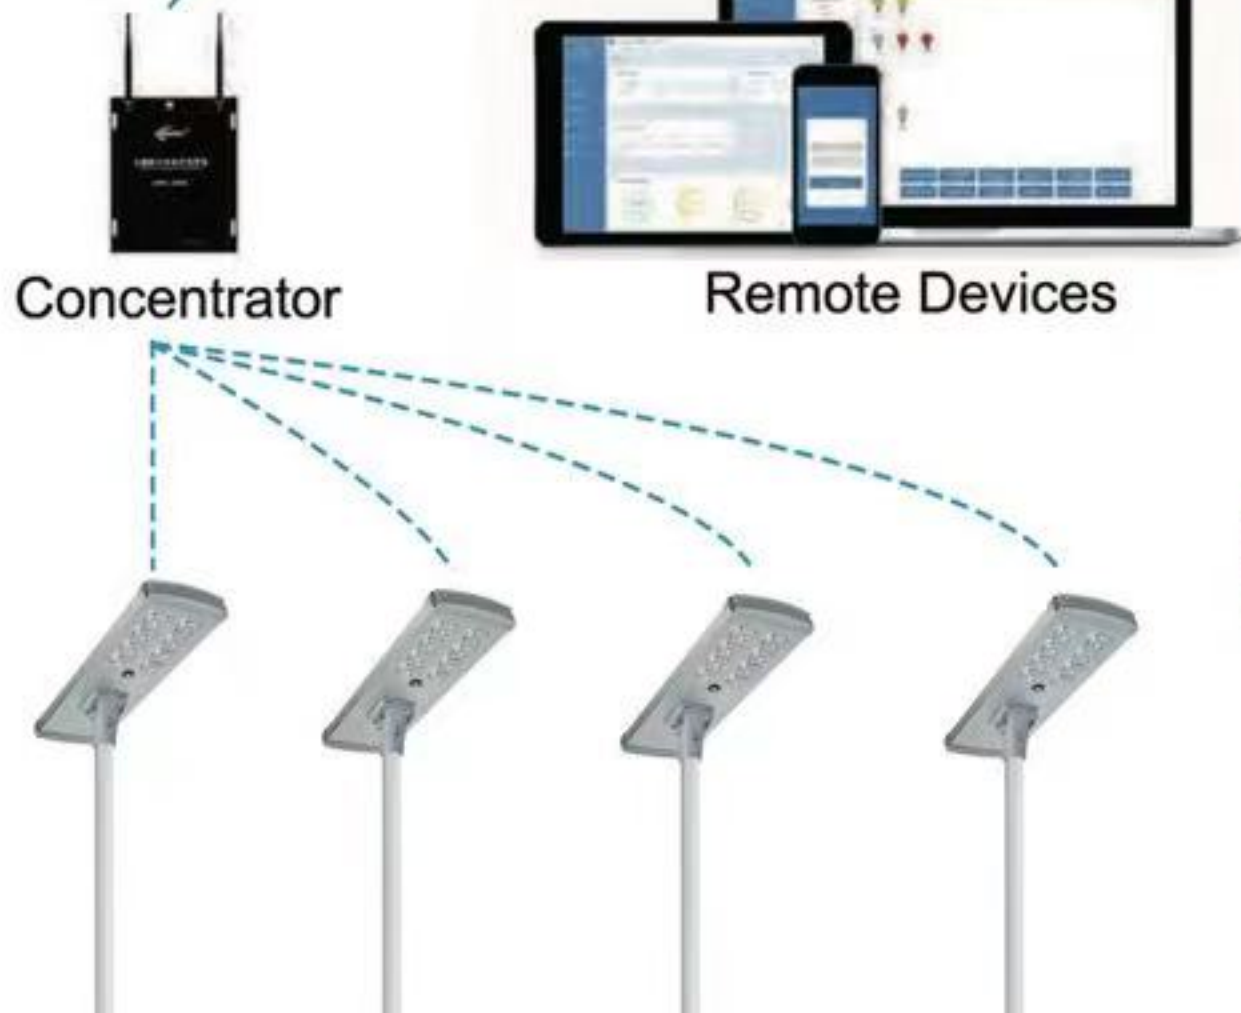

IOT Control

Bluetooth APP Control

Infrared Control

Smart timer + Sensor

### Working Modes

Smart timer + Sensor

Infrared Control

Bluetooth APP Control

GPRS/3G/4G

IOT Control