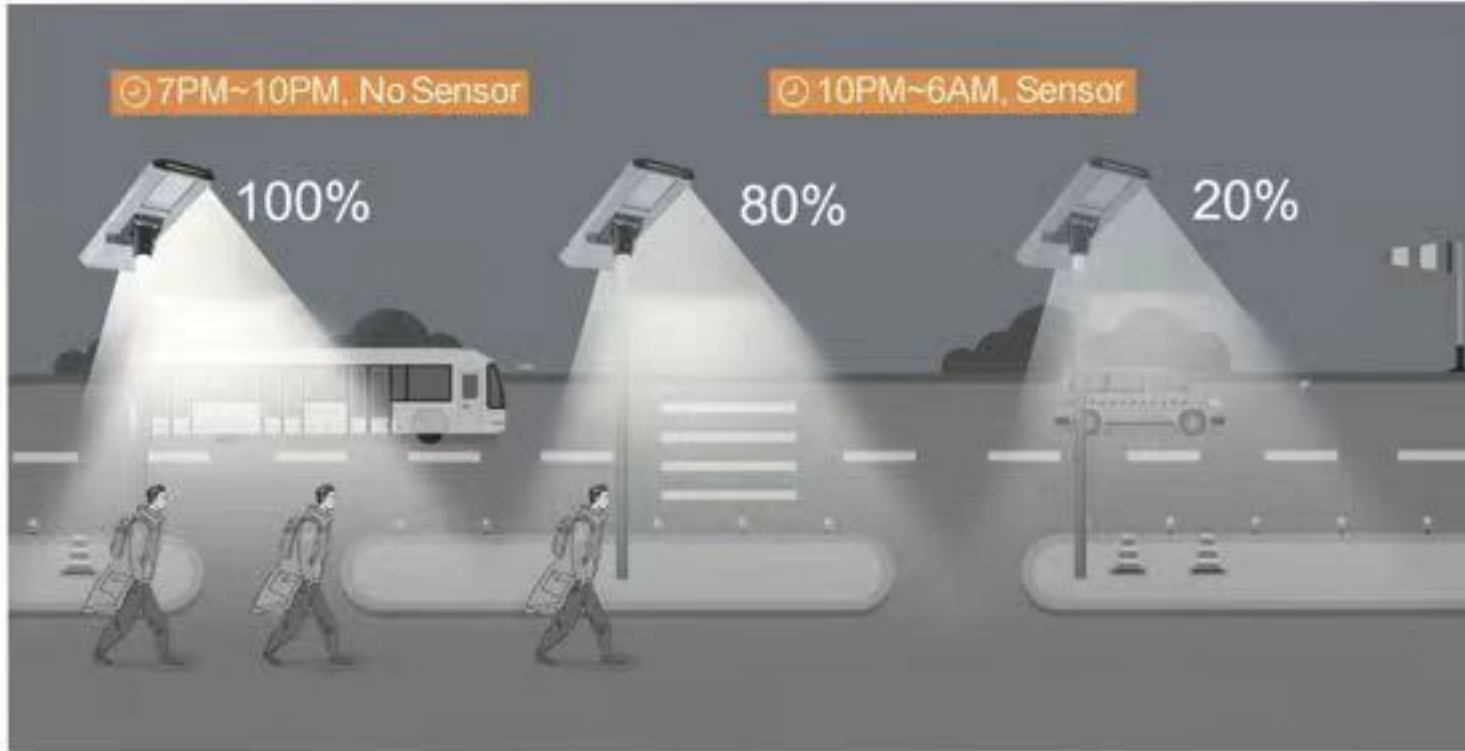

Working Modes

Smart timer + Sensor