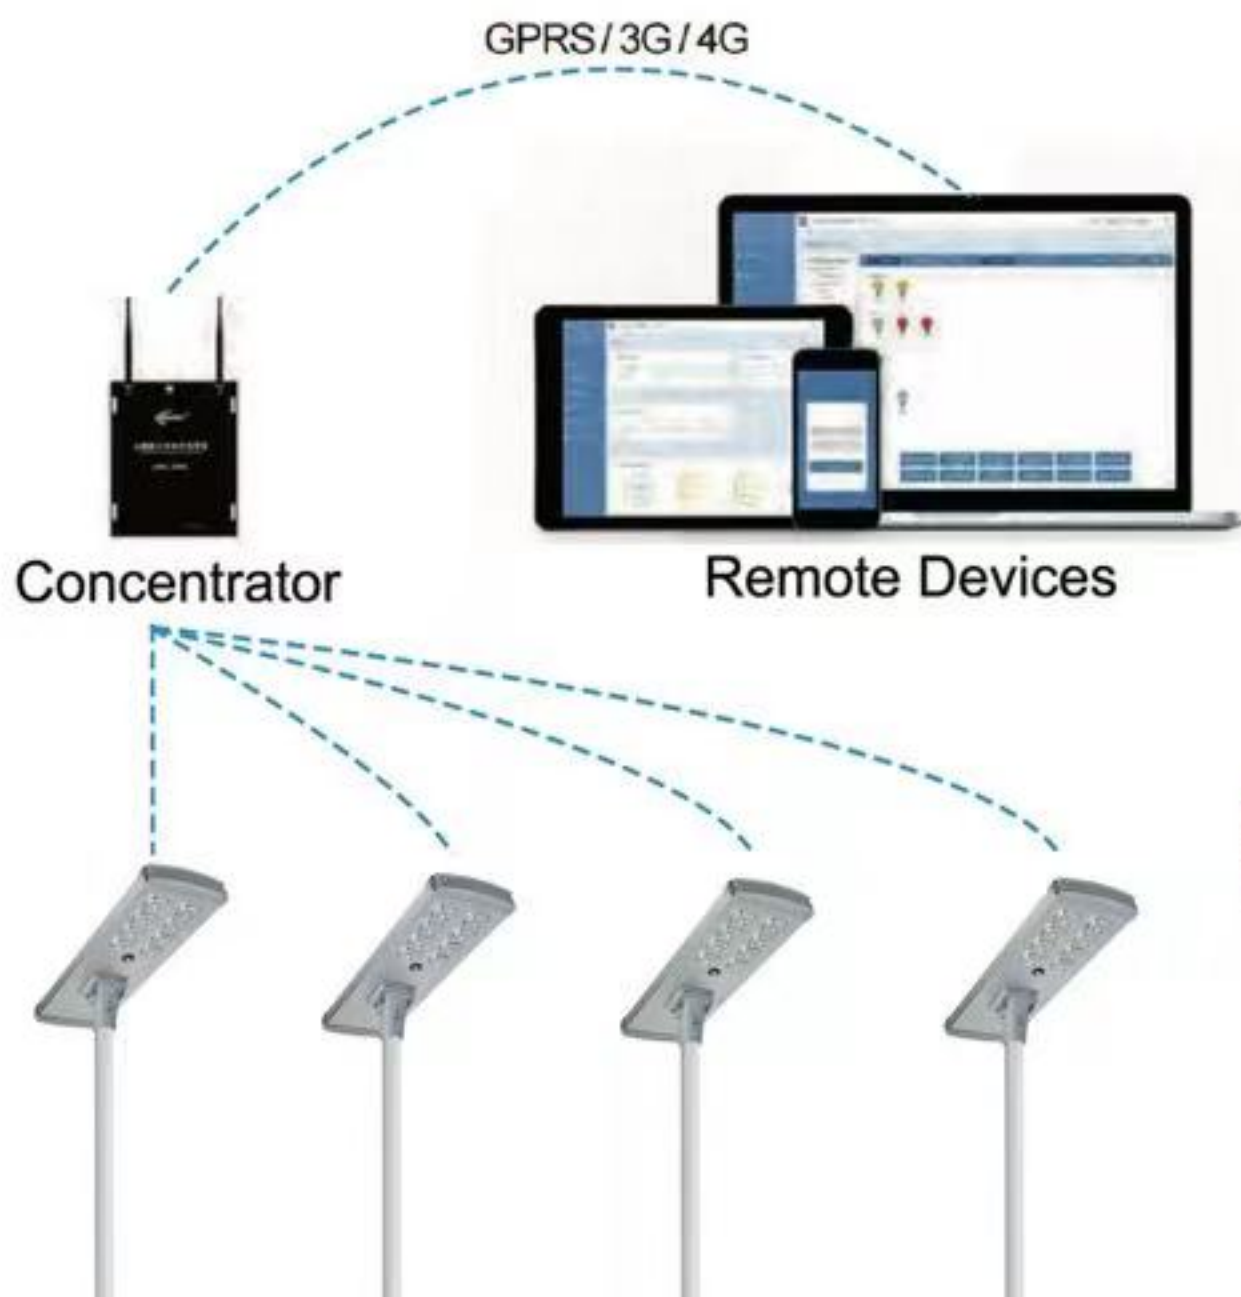

Parameters	TYD-10W	TYD-20W	TYD-30W	TYD-40W	TYD-50W
LED Power (Specified)	10W	20W	30W	40W	50W
Lumens	140-200 lm/w	140-200 lm/w	110-150 lm/w	110-150 lm/w	110-150 lm/w
LED Color Temperature	2700K-6500K	2700K-6500K	2700K-6500K	2700K-6500K	2700K-6500K
Mono Solar Panel	35W	35W	35W	45W	45W
Solar Controller Type	MPPT	MPPT	MPPT	MPPT	MPPT
Remote Control Way (Specified)	App Bluetooth PIR IOT	App Bluetooth PIR IOT	App Bluetooth PIR IOT	App Bluetooth PIR IOT	App Bluetooth PIR IOT
Lifepo4 Battery Capacity (Specified)	96WH	128Wh	160WH	224WH	384WH
Charging Time	6~8 hours	6~8 hours	6~8 hours	6~8 hours	6~8 hours
Lighting Time	7~10 days	7~10 days	7~10 days	7~10 days	7~10 days
Operating Temperature	-20C~65°C .	-20C~65°C .	-20C~65°C	-20C~65°C	-20C~65°C
Lighting Mode	4 lighting modes+ODM	4 lighting modes+ODM	4 lighting modes+ODM	4 lighting modes+ODM	4 lighting modes+ODM
Pole Diameter	60~76mm	60~76mm	60~76mm	60~76mm	60~76mm
Product Dimension(mm)	D536*200MM	D536*200MM	D536*200MM	D665*200MM	D665*200MM

Working Modes

Smart timer + Sensor

Infrared Control

Bluetooth APP Control

IOT Control