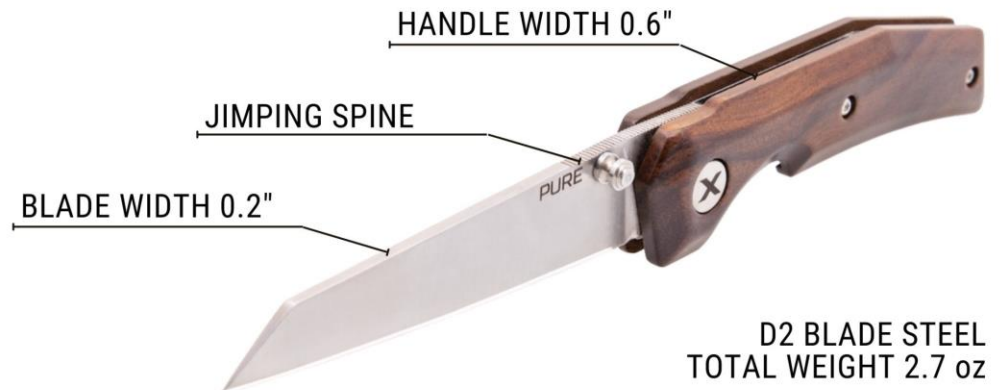

PURE KNIFE

Featuring a 3.25" stainless steel blade length and measuring 7.5" open, the Pure is a featherweight 2.7 ounces. American walnut handles are luxurious to the touch. The AISI D2 steel blade has an attractive satin finish and is operated with a peg actuator and held in place with a solid liner lock locking system. A custom pocket clip ensures it stores securely.