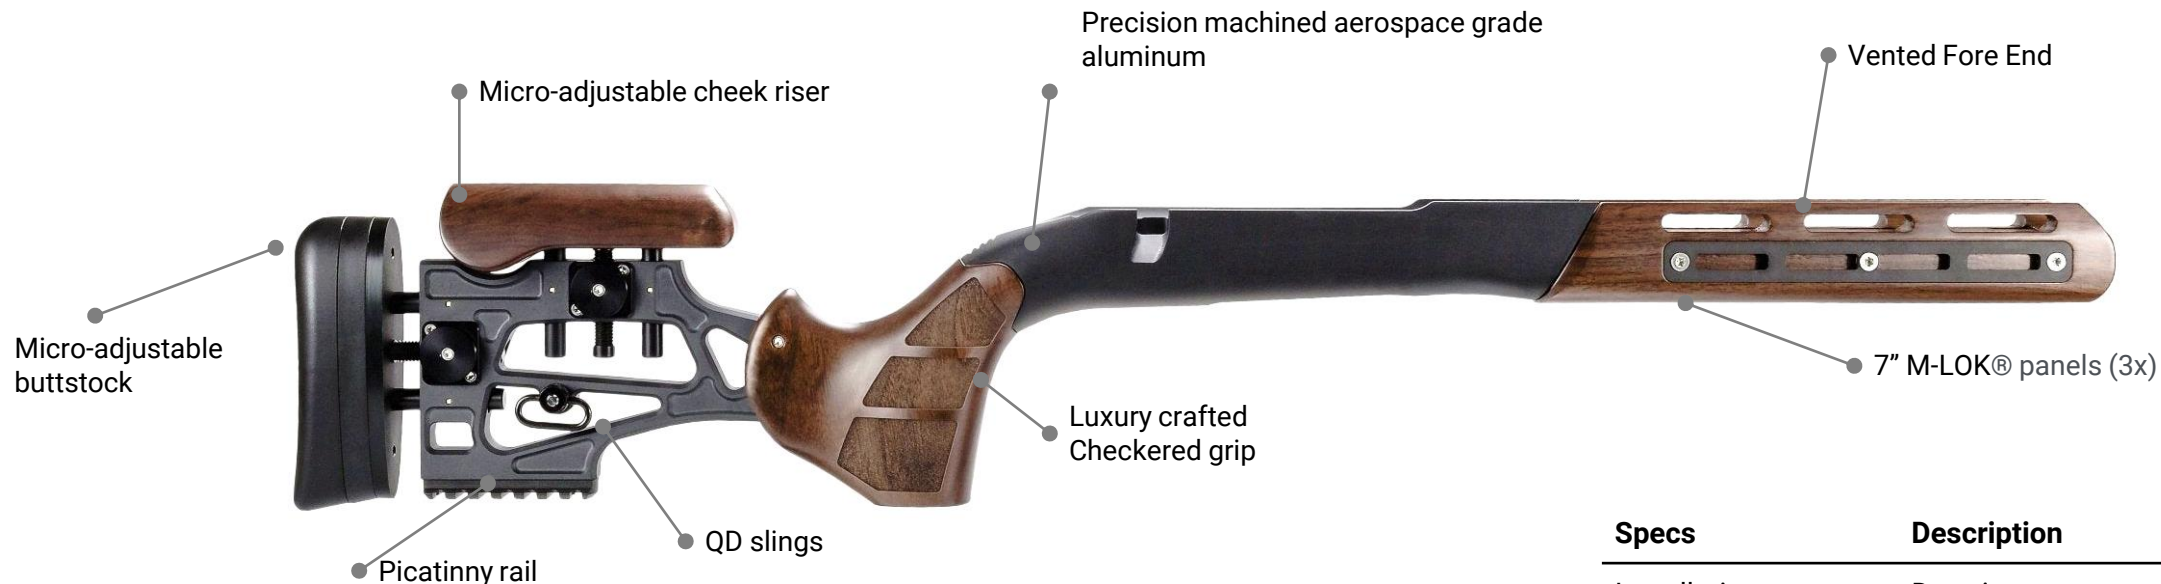

WALNUT

MIDNIGHT GREY

TIGER WOOD

MICARTA

FURIOSA

The WOOX Furiosa stock is a groundbreaking high-performance aftermarket replacement chassis. This high-tech hybrid stock combines wood sections over a **full-length aerospace grade aluminum skeleton chassis**, giving it the “feel” of a wood stock with the strength and stability of a metal stock. The proven **improvements in both accuracy and shot-to-shot consistency** proves the Furiosa to be a critical upgrade for serious hunters and shooters.

Specs	Description
Installation	Drop-in.
Grip	Ambidextrous
Chassis	AA 7075 aircraft-grade aluminum, hard anodized.
LOP	13.5" - 15" adjustable
OAL	31"
Weight	4.8 pounds
Max Floating Barrel	1.17"
Colors	Walnut, Micarta Black, Grey