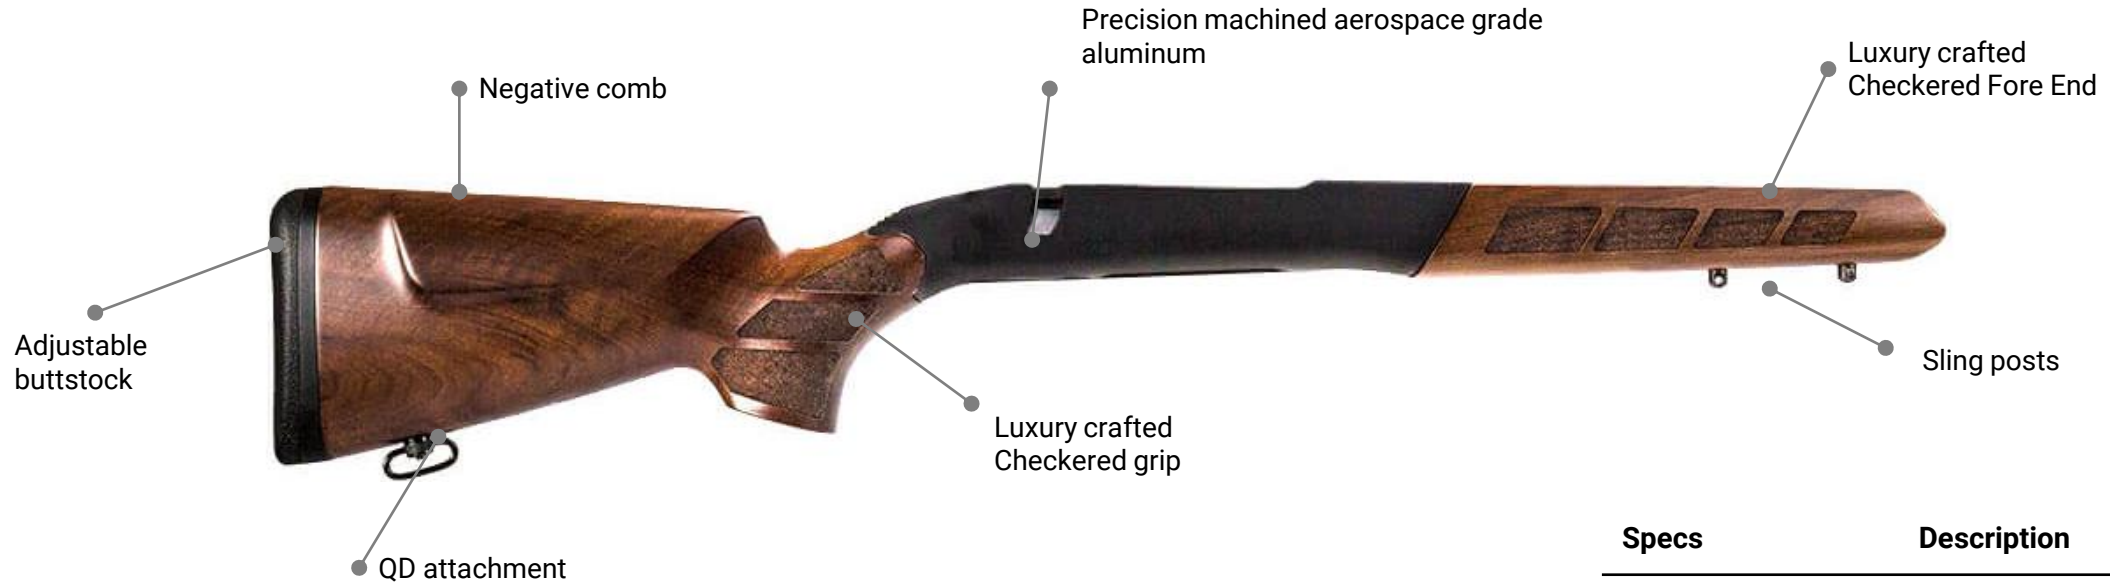

WALNUT

TIGER WOOD

DARK FOREST GREEN

WOOX turns the wild idea of combining traditional style, **groundbreaking technology, and classic lines**, to create the Wild Man, a groundbreaking hunting chassis for bolt action rifles. The Wild Man is the modern take on a traditional hunting chassis, weighing in at **just 3.3 pounds**.

Compatible with a variety of major manufacturer platforms, the Wild Man is a premium upgrade for new rifles as well as the trusty shooter that's showing some wear after years of use.

WILD MAN

WOOX

Specs	Description
Installation	Drop-in.
Grip	Ambidextrous
Chassis	AA 7075 aircraft-grade aluminum, hard anodized.
Stocks	American Walnut
LOP	13.5" - 14" (spacers included)
OAL	31"

Gladiatore components are built from premium American walnut, combining Italian design and functionality that goes beyond the original equipment. A fore end with dual M-LOK® rails, a stock with raised cheek comb, a club grip with bulbous flare for a sure grip and aggressive checkering on every component make the Gladiatore suite of furniture the upgrades of choice.