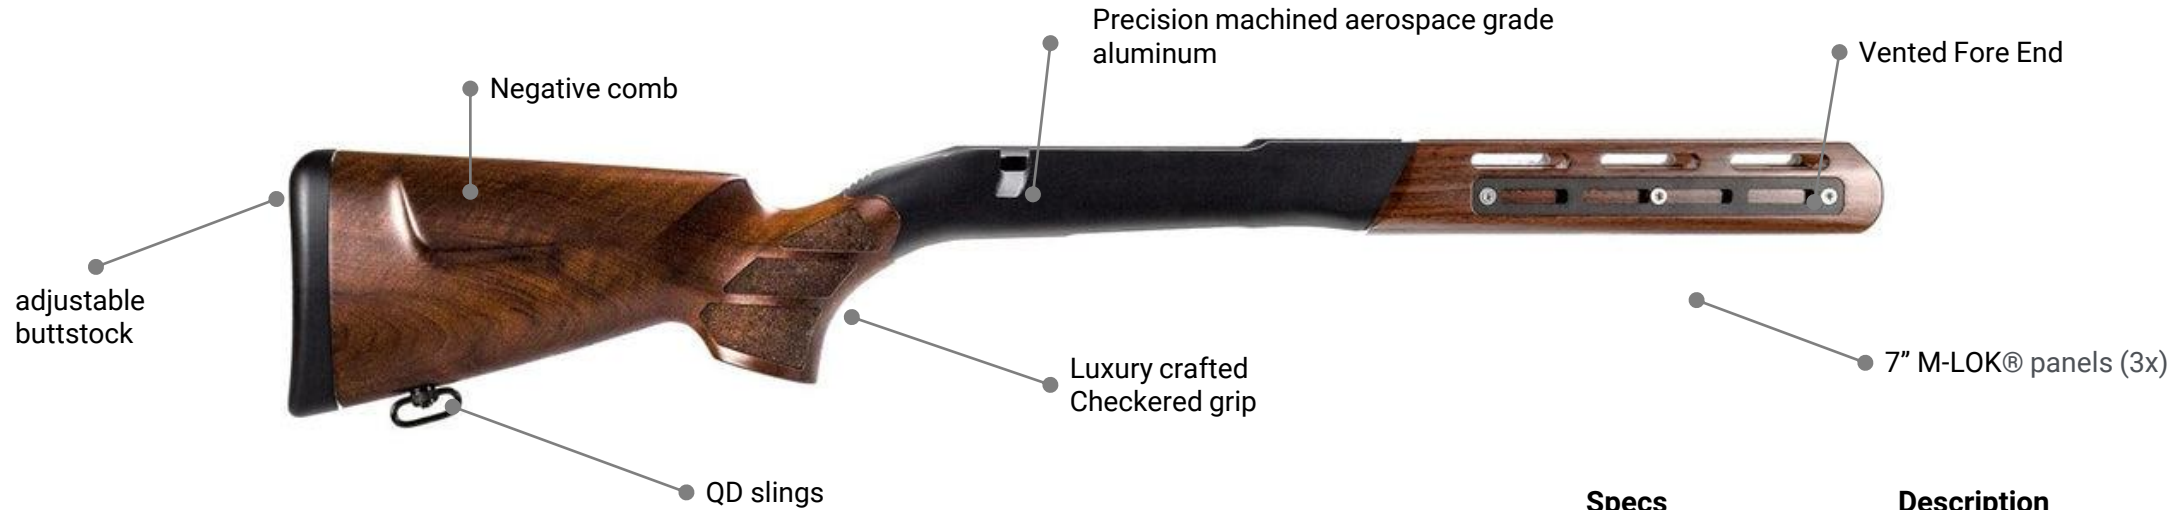

Proudly Made in Italy and in USA.

TITANO

WOOX

Specs	Description
Installation	Drop-in
Grip	Vertical w/ thumb rests
LOP	13.5" - 15" adjustable
OAL	34"
Weight	4.5 pounds
Max Floating Barrel	1.20"
Colors	Walnut, tiger wood

Ideal for: Benchrest
F-Class

MERICA

The new **Merica** bolt-action chassis and stock from WOOX encompasses the classic look and feel of wood with the advanced utility of America's most popular rifle.

Handcrafted in Italy from **genuine American Walnut**, the rear stock has aggressive checkering on the grip, four quarter-inch spacers a microcell butt pad, and a QD sling swivel.

The vented fore end of American walnut sports **M-LOK® rails located at the 3, 6 and 9 o'clock positions** for mounting accessories geared to any application, from predator and big game hunting to competition shooting.