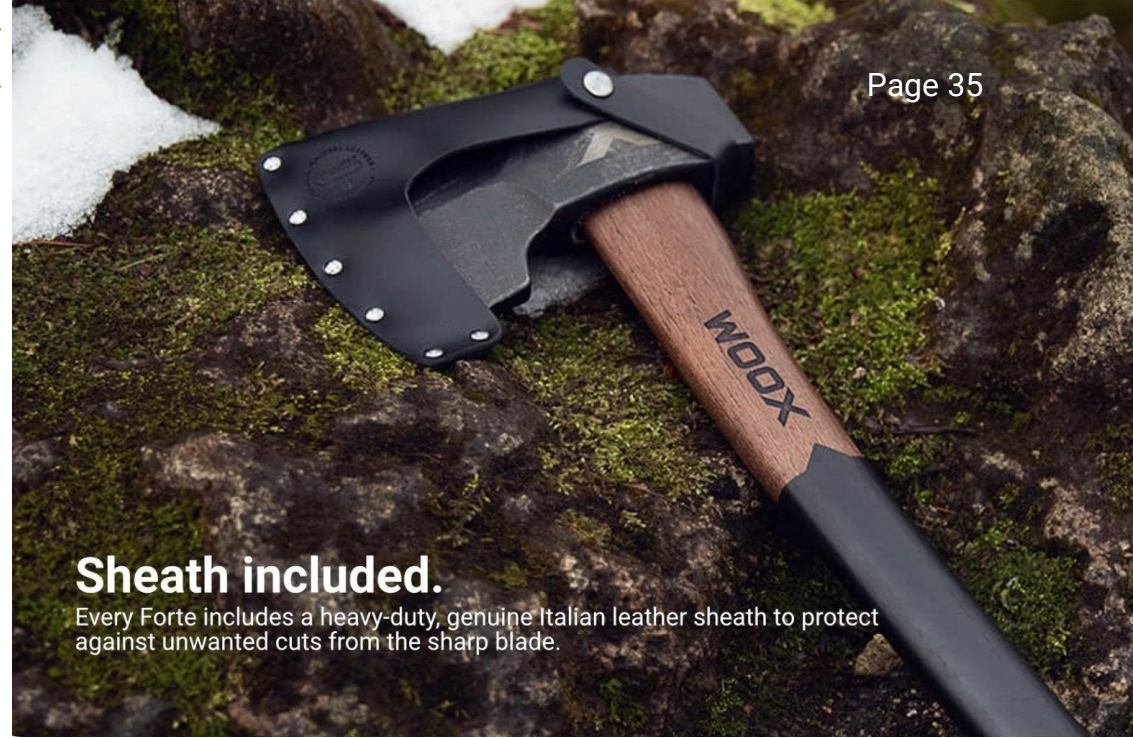

FORTE AXE

An inspired hybridization of classical American and Italian axe design, the WOOX Forte draws from the best of both schools to strike a perfect balance of features for the modern hand tool user. With a silhouette inspired by traditional Italian woodworking axes, the broad and mildly curved bit makes accurately connecting blows a snap, with a beard to assist in choking up on the handle for precise work when carving or crafting.

22" or 28" AVAILABLE | DUAL PURPOSE HEAD | SHEATH INCLUDED

FORTE AXE

Specs	Description
Head	Tempered Carbon Steel (C60/1060)
Edge	Convex
Head Size	6 3/4" long x 3 1/4 " tall x 1" wide
Handle	Appalachian Hickory
OAL	Forte 22" or Forte-X 28"
Head Weight	3.3 pounds
Overall Weight	4.1 pounds (22") 4.4 pounds (28")

A deeply penetrating bit geometry makes chopping a breeze, while a concave high centerline helps act as a chip-breaker and smooths the bit-to-eye transition when splitting. A prominent hardened poll serves as an effective hammer face and optimizes the balance of the head. This places the center of gravity inside the hand when choked up on the grip for truly sublime control of the tool whether doing single-handed precise cuts or full two-handed chopping strokes.

The large slip-fit eye allows for easy wedge-free handle replacement while preserving some effective amount of swell to the knob of the handle for a secure grip in relaxed hands.

Compact and light enough to be easily packed but heavy enough to tackle big tasks, Forte is sure to make for a constant companion, no matter the circumstances. Leather sheath included.