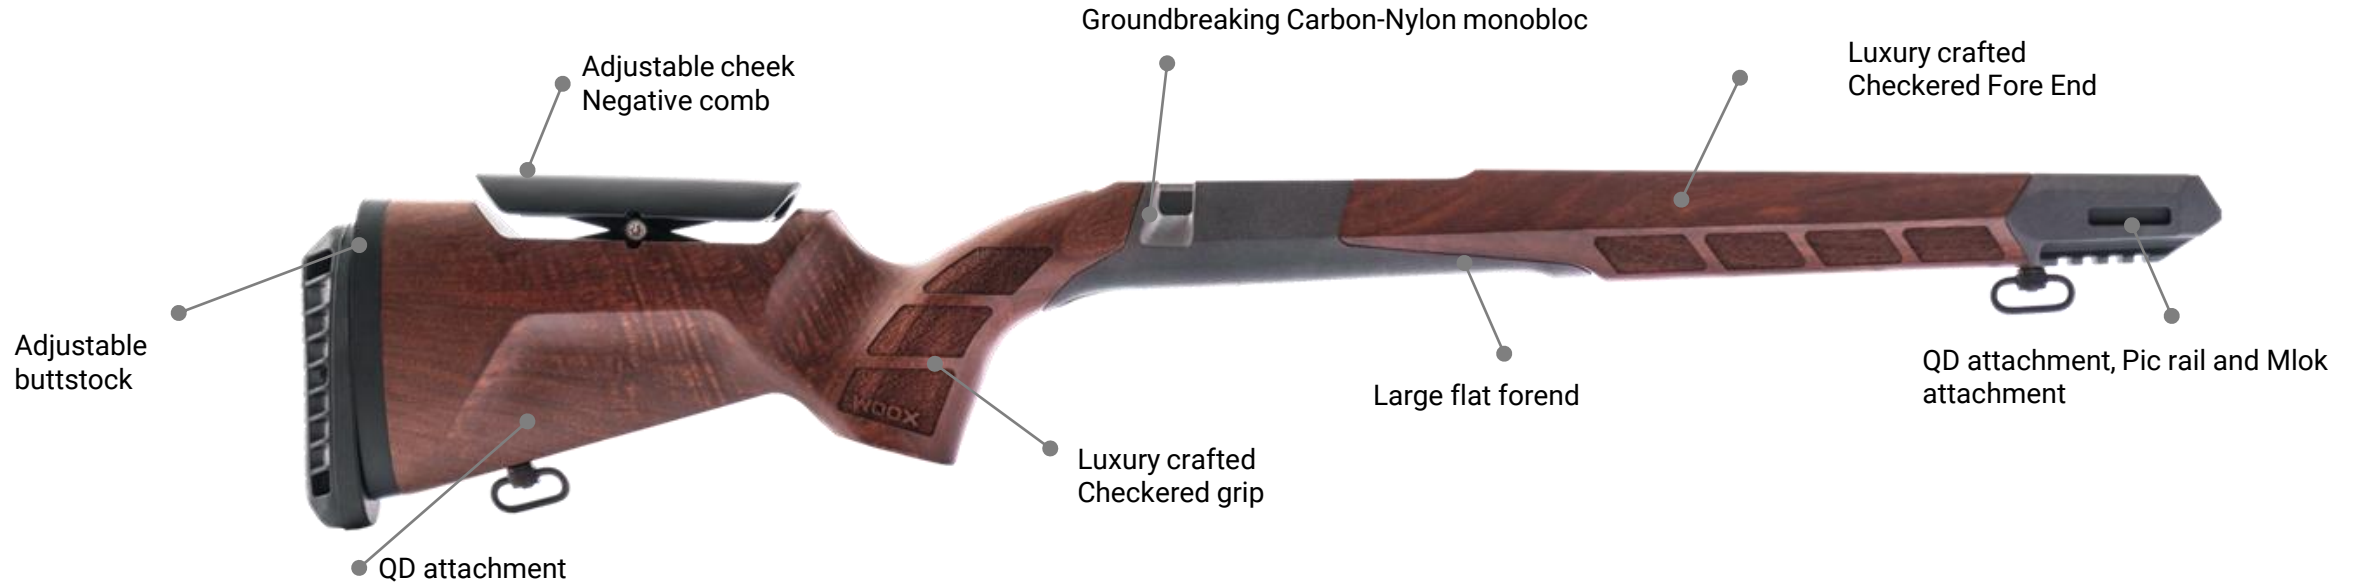

CZ

DEFIANCE

SUPERLEGGERA

WOOX has masterfully blended timeless design with innovative technology and elegant contours to forge the **Superleggera**, a revolutionary hunting stock suitable for bolt action rifles. The Superleggera stands as one of the world's lightest hunting stocks, tipping the scales at a mere **2.2 pounds**.

Adaptable to an array of leading firearm brands, the Superleggera serves as an exceptional enhancement for both brand-new rifles and cherished firearms that have endured the test of time.

SUPERLEGGERA

Remington[®]