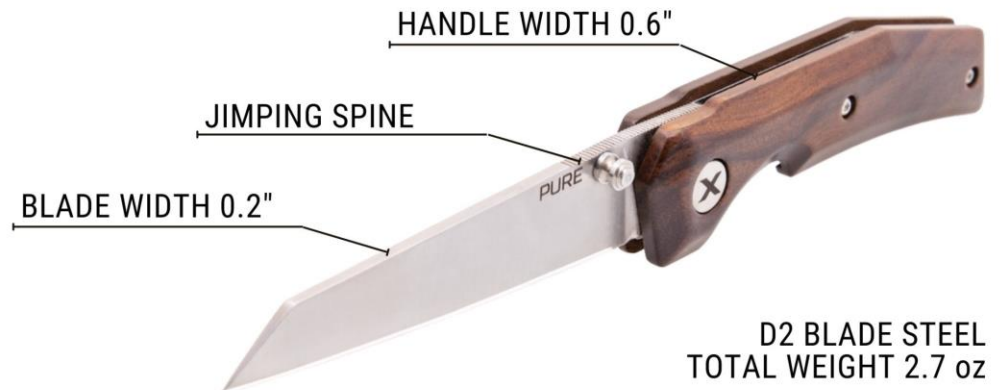

PURE KNIFE

Featuring a 3.25" stainless steel blade length and measuring 7.5" open, the Pure is a featherweight 2.7 ounces. American walnut handles are luxurious to the touch. The AISI D2 steel blade has an attractive satin finish and is operated with a peg actuator and held in place with a solid liner lock locking system. A custom pocket clip ensures it stores securely.

FOLDING | EDC | PREMIUM