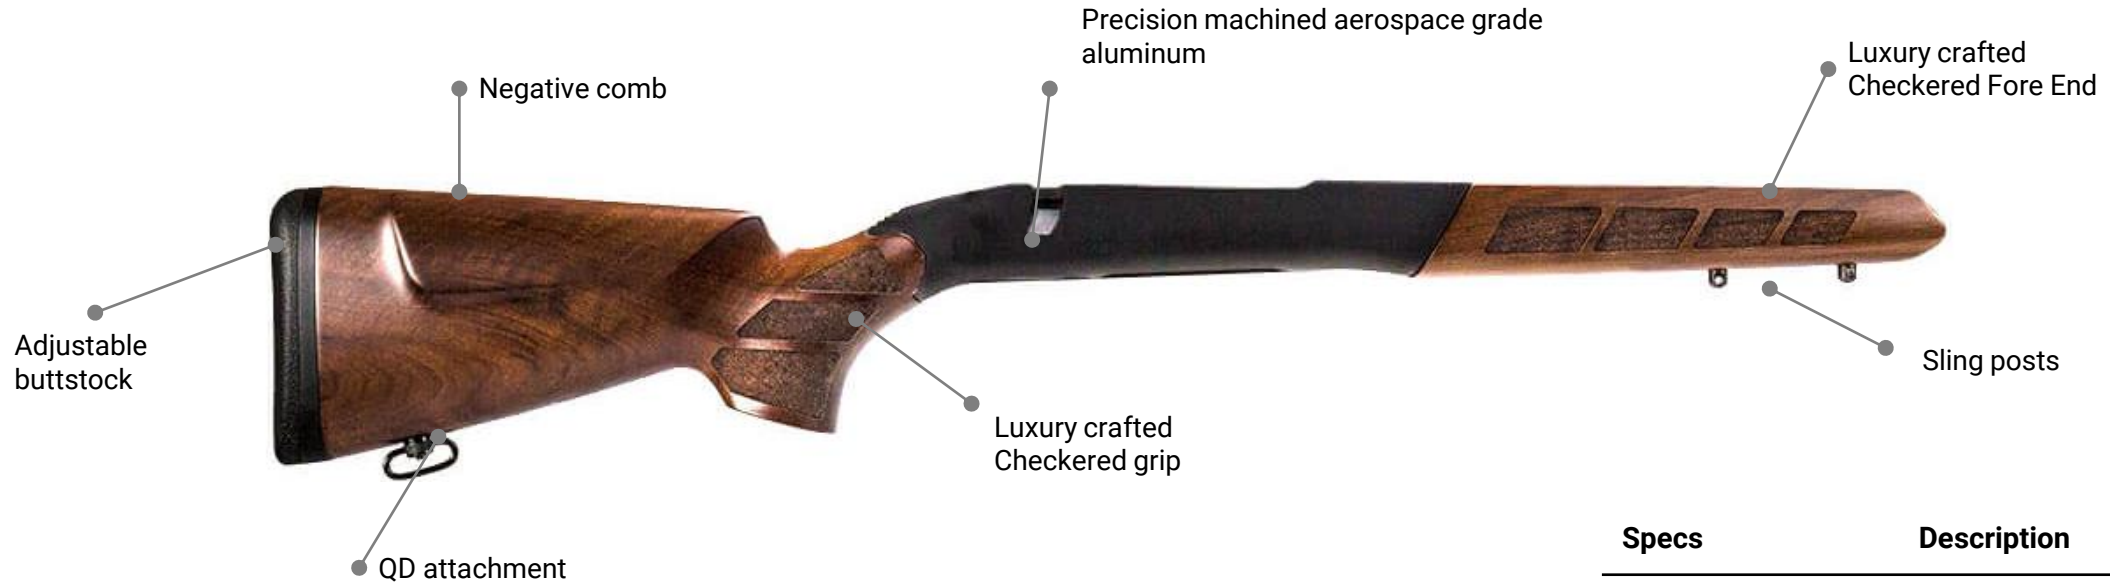

WILD MAN

WOOX

Specs	Description
Installation	Drop-in.
Grip	Ambidextrous
Chassis	AA 7075 aircraft-grade aluminum, hard anodized.
Stocks	American Walnut
LOP	13.5" - 14" (spacers included)
OAL	31"

Remington®

SAVAGE®

BERGARN®
OUR BARRELS MAKE THE DIFFERENCE

WEATHERBY®

TIKKA

CZ

RUGER®

Blaser