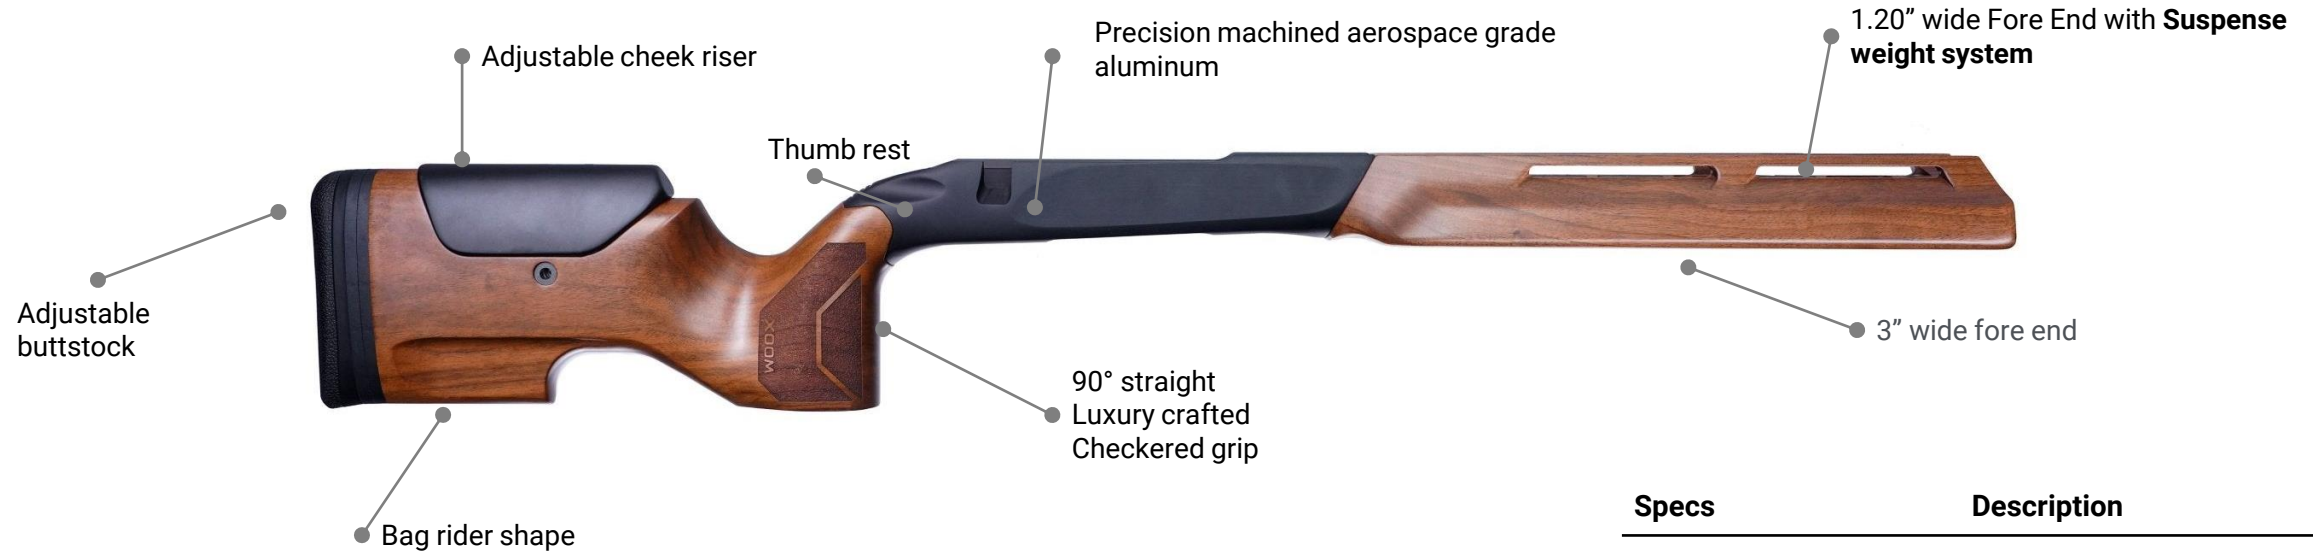

TITANO

WOOX

Specs	Description
Installation	Drop-in
Grip	Vertical w/ thumb rests
LOP	13.5" - 15" adjustable
OAL	34"
Weight	4.5 pounds
Max Floating Barrel	1.20"
Colors	Walnut, tiger wood

Ideal for: Benchrest
F-Class