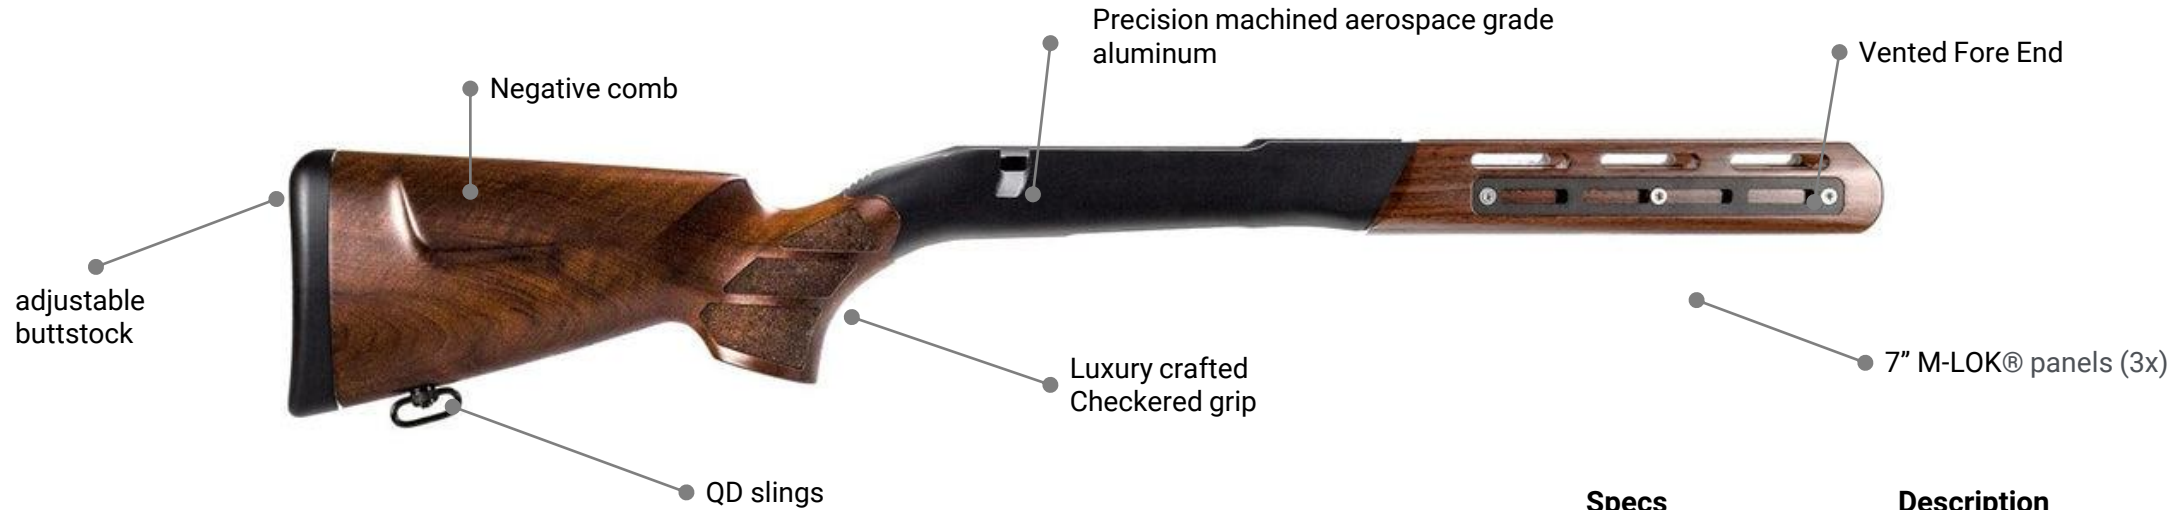

# MERICA

The new **Merica** bolt-action chassis and stock from WOOX encompasses the classic look and feel of wood with the advanced utility of America's most popular rifle.

Handcrafted in Italy from **genuine American Walnut**, the rear stock has aggressive checkering on the grip, four quarter-inch spacers a microcell butt pad, and a QD sling swivel.

The vented fore end of American walnut sports **M-LOK® rails located at the 3, 6 and 9 o'clock positions** for mounting accessories geared to any application, from predator and big game hunting to competition shooting.