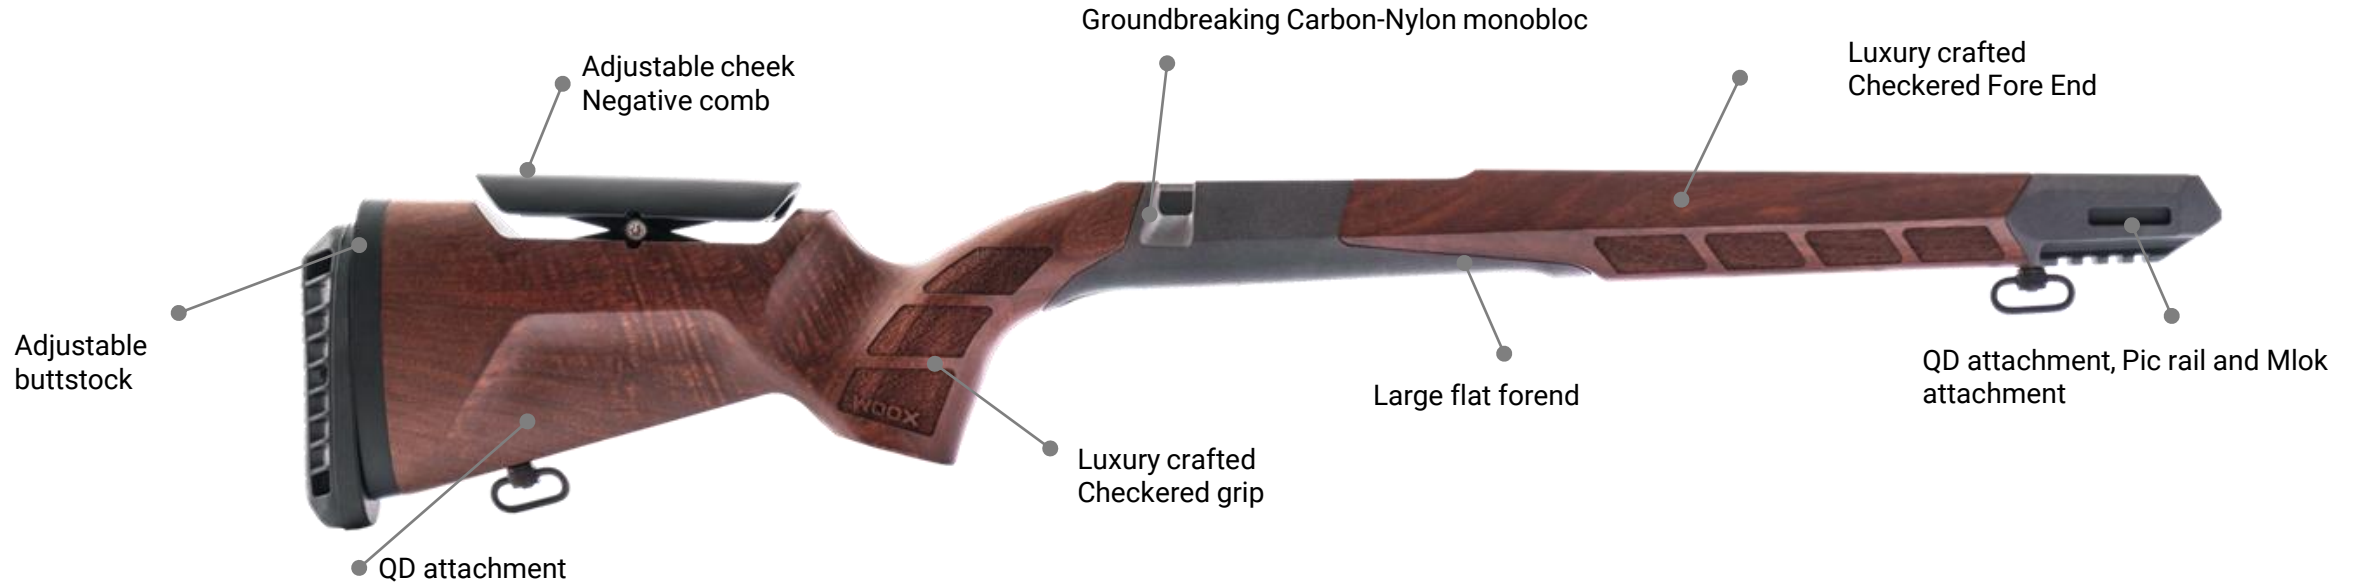

SUPERLEGGERA

Remington®

SAVAGE®

BERGARN®
OUR BARRELS MAKE THE DIFFERENCE

WEATHERBY®

TIKKA

CZ

RUGER®

Blaser