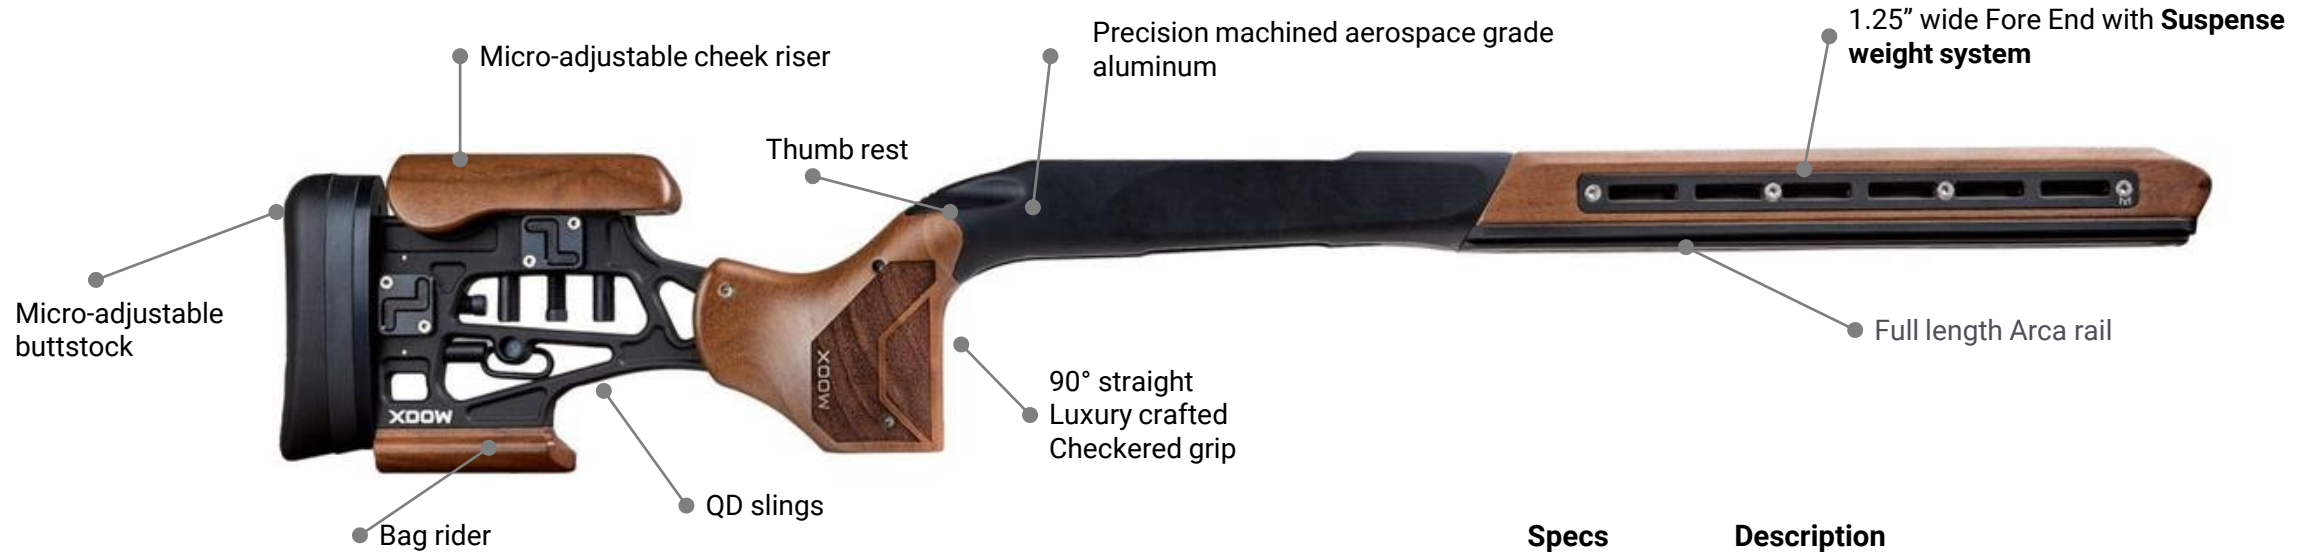

FURIOSA ULTRA

WOOX

Specs	Description
Installation	Drop-in.
LOP	13.5" - 15" adjustable
OAL	34"
Weight	4.5 pounds
Max Barrel	1.25"
Colors	Walnut
Mounting	10" M-LOK™ (x2) Full-length Arca rail
Ideal for	PRS Pro Series, PRS .22LR, NRL, Benchrest, F-Class

Remington®

GTA PRECISION

DEFIANCE

B BERGARN®
OUR BARRELS MAKE THE DIFFERENCE

ZERMÄTT ARMS
MACHINING ACCURACY

KELBLYS
A HIGHER LEVEL OF ACCURACY