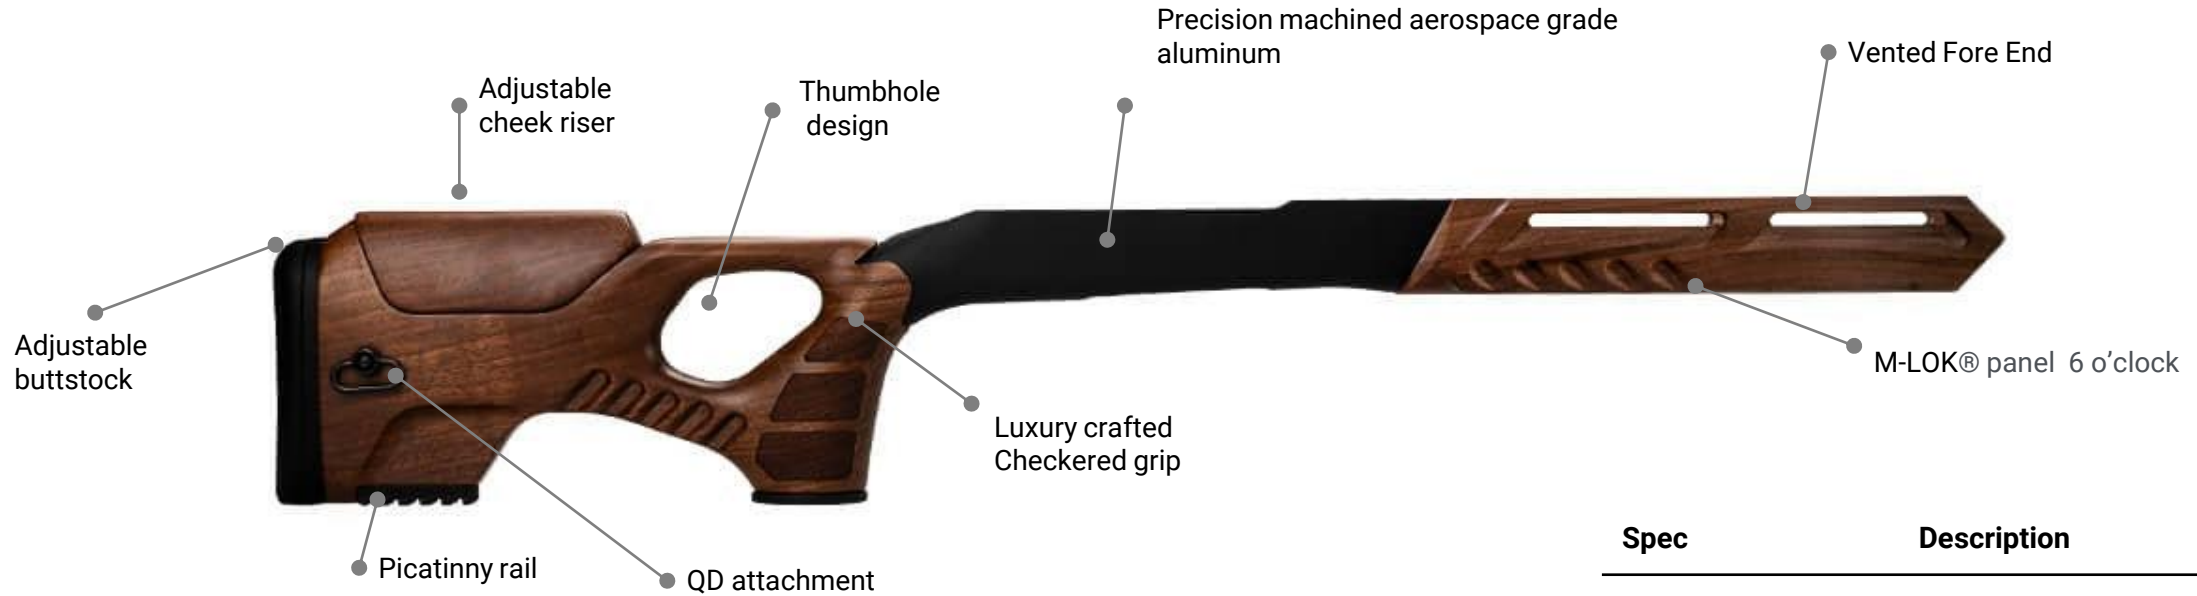

COBRA

WOOX

Spec	Description
Installation	Drop-in.
Grip	Ambidextrous
Chassis	AA 7075 aircraft-grade aluminum, hard anodized.
Stocks	American Walnut, Laminated
LOP	13.5" - 14" (spacers included)
OAL	32"

Remington®

SAVAGE®

BERGARN®
OUR BARRELS MAKE THE DIFFERENCE

WEATHERBY®

TIKKA

CZ

RUGER®

Blaser