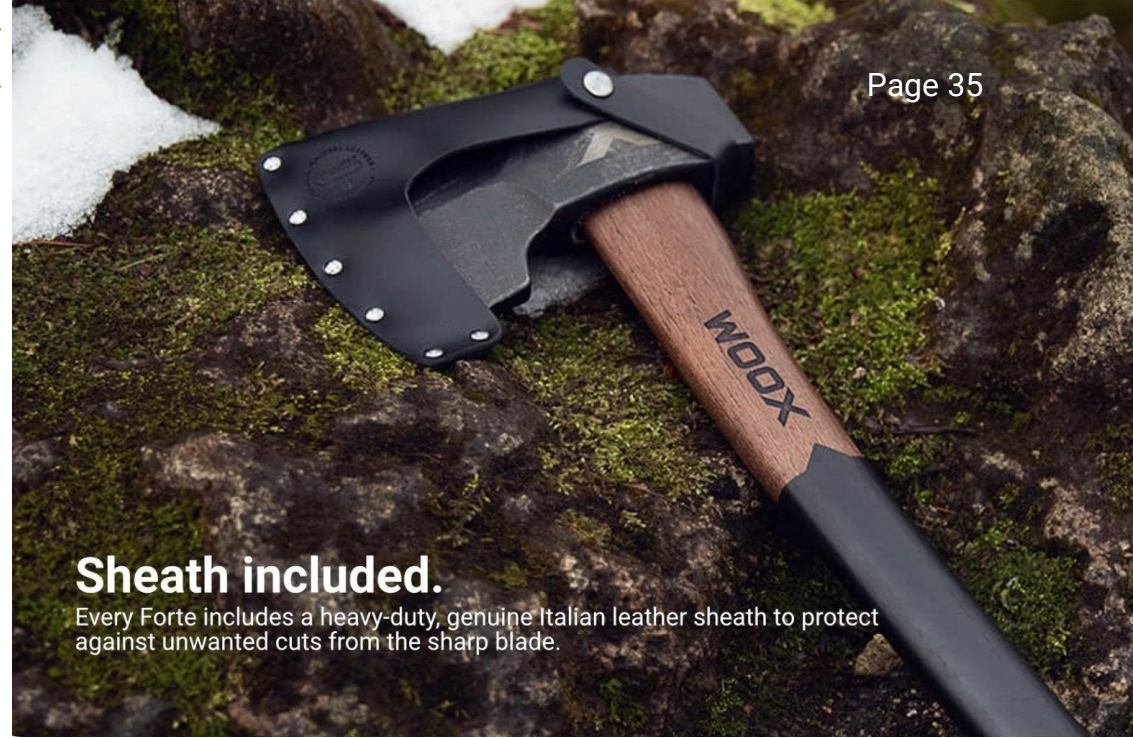

# FORTE AXE

An inspired hybridization of classical American and Italian axe design, the WOOX Forte draws from the best of both schools to strike a perfect balance of features for the modern hand tool user. With a silhouette inspired by traditional Italian woodworking axes, the broad and mildly curved bit makes accurately connecting blows a snap, with a beard to assist in choking up on the handle for precise work when carving or crafting.

**22" or 28" AVAILABLE | DUAL PURPOSE HEAD | SHEATH INCLUDED**

The large slip-fit eye allows for easy wedge-free handle replacement while preserving some effective amount of swell to the knob of the handle for a secure grip in relaxed hands.

Compact and light enough to be easily packed but heavy enough to tackle big tasks, Forte is sure to make for a constant companion, no matter the circumstances. Leather sheath included.