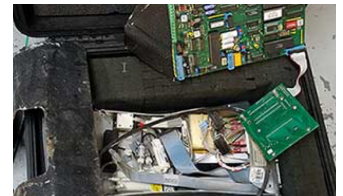

Rental Protection Plan

Contact a Pine branch near you to request a quote or place an order

VISIT OUR U.S. AND CANADA WEBSITES TO FIND A BRANCH NEAR YOU

United States

www.pine-environmental.com

Canada

www.pine-environmental.ca