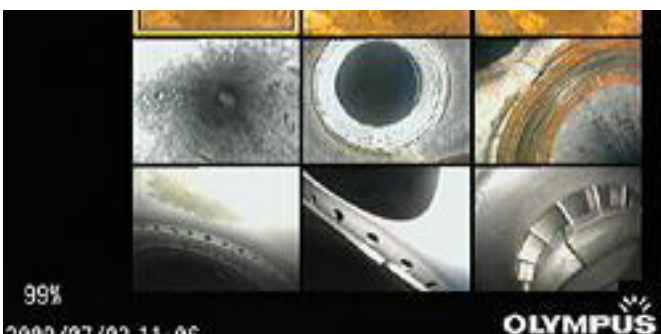

Olympus IMS

Olympus IPLEX LT Videoscope 6mm x 7.5m or 8.5mm x 10m

Pine Item #54826

DESCRIPTION:

Weighing only 2.7kg, the industrial videoscope IPLEX LT combines overwhelming portability and reliability with advanced features - achieves best balance between ease-of-use and performance. The probe diameter is 8.5mm.

Equipped with a removable Li-ion battery, the IPLEX LX and LT models are ready for use wherever the inspection takes place. Whether the operator is crawling in confined spaces or working stationary in an aircraft hangar, the IPLEX LX and LT keep the size small without sacrificing features or functionality.

Despite being only 227 mm (8.9 in.) wide and 189 mm (7.4 in.) tall, the IPLEX LX and LT integrate a surprisingly large 6.5 in. monitor for exceptional visibility, whether at arm's length or across a workbench. At less than 100 mm thick including the pivoting handle/stand, the IPLEX LX and LT can be worn, stand upright, or be fastened to a tripod or mounting arm for operation in practically any environments.

With their intuitive icon-based menu system, the IPLEX LX and LT require minimal or no training and can be easily operated by users of any experience level.

FEATURES:

- 8.5mm diameter / 10.0m length (North America model)
- 6.0mm diameter / 3.5m length (Europe model)
- 2 x Li-Ion Battery
- External Charger
- Carrying case
- AC adapter
- 1GB USB
- Memory Stick

Contact a Pine branch near you to request a quote or place an order

VISIT OUR U.S. AND CANADA WEBSITES TO FIND A BRANCH NEAR YOU

United States

www.pine-environmental.com

Canada

www.pine-environmental.ca