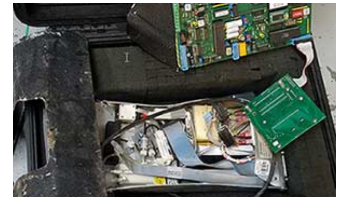

Rental Protection Plan