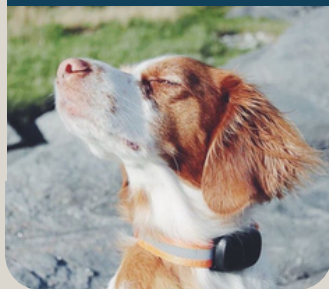

MindMe Pet Max