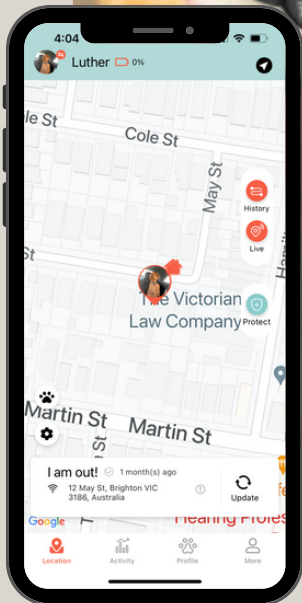

How it works

Get in Touch

PET TRACKER

1300 776 907

info@mindme.com.au

www.mindme.com.au

36mm

36mm

66mm

36mm

About

Welcome to the Future of Pet Safety with MindMe!

MindMe Pet Mini

MindMe Pet trackers are available in two sizes the MindMe Pet Mini & Max, they combine the latest 4G LTE-M mobile network

and GPS for optimal pet safety and monitoring. It offers seamless monitoring through the free KatchU mobile app, providing real-time insights into your pet's location and activity. The live tracking feature ensures you stay connected, while the virtual fence feature sends notifications if your pet ventures beyond your pre-set boundaries. Designed with a long-lasting battery, it will accommodate your pet's lifestyles.

User Friendly App

Use the free KatchU app in your phone, to view your pet's location on the map and activate more functions.

Activity Monitoring

Use Activity Tracking to easily find out if your pet is getting enough exercise.

Safe Zones

Receive notifications on your smartphone when your pet leaves your virtual fence area.

Weatherproof

It's 100% waterproof and dustproof engineered to the IPX7 standard.

Historical Tracking

You can see a full day of location history, including details of safe areas and when your pet left and returned left home.