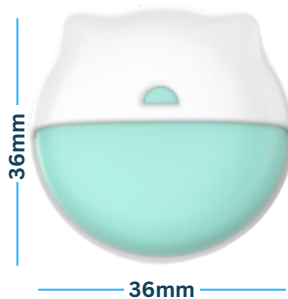

How it works

Get in Touch

PET TRACKER

1300 776 907

info@mindme.com.au

www.mindme.com.au

36mm

36mm

66mm

36mm

About

Welcome to the Future of Pet Safety with MindMe!

MindMe Pet Mini

MindMe Pet trackers are available in two sizes the MindMe Pet Mini & Max, they combine the latest 4G LTE-M mobile network

and GPS for optimal pet safety and monitoring. It offers seamless monitoring through the free KatchU mobile app, providing real-time insights into your pet's location and activity. The live tracking feature ensures you stay connected, while the virtual fence feature sends notifications if your pet ventures beyond your pre-set boundaries. Designed with a long-lasting battery, it will accommodate your pet's lifestyles.

MindMe Pet Max

Why MindMe Pet?

Light & Small

MMPMAX – 61mm x 35mm x 16mm, 30g
MINPMINI – 36mm x 17mm, 19g

Connectivity

Stay connected with the latest 4G LTE-CAT M1 (IOT) low powered frequency network.

Real Time GPS Tracking