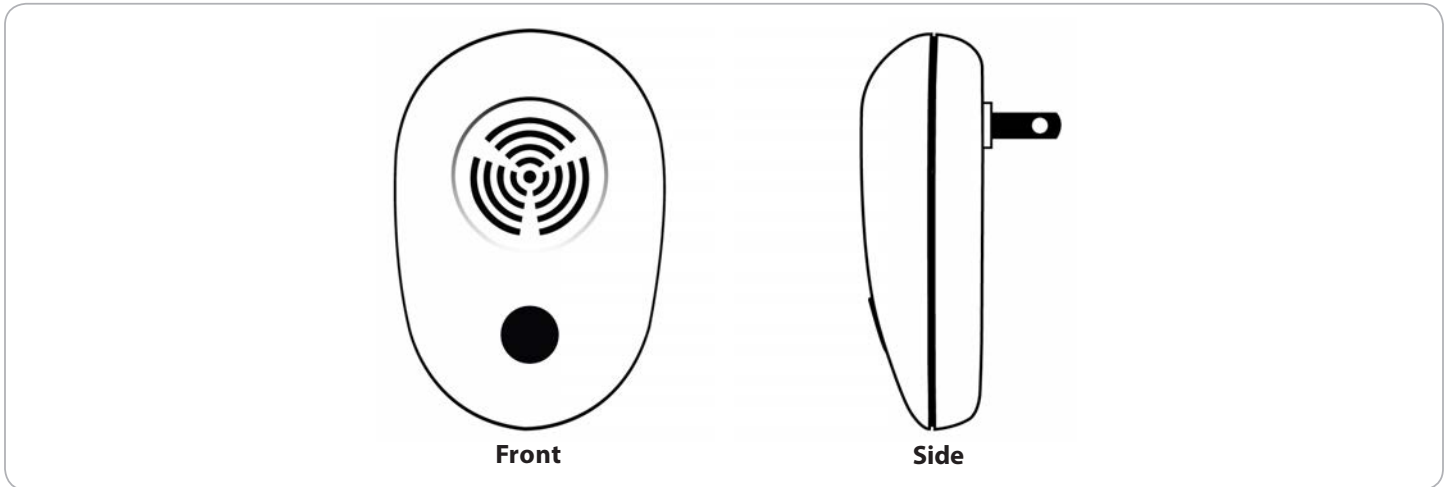

## Indoor Ultrasonic Rodent Repeller with Advanced Sound Sweep Technology