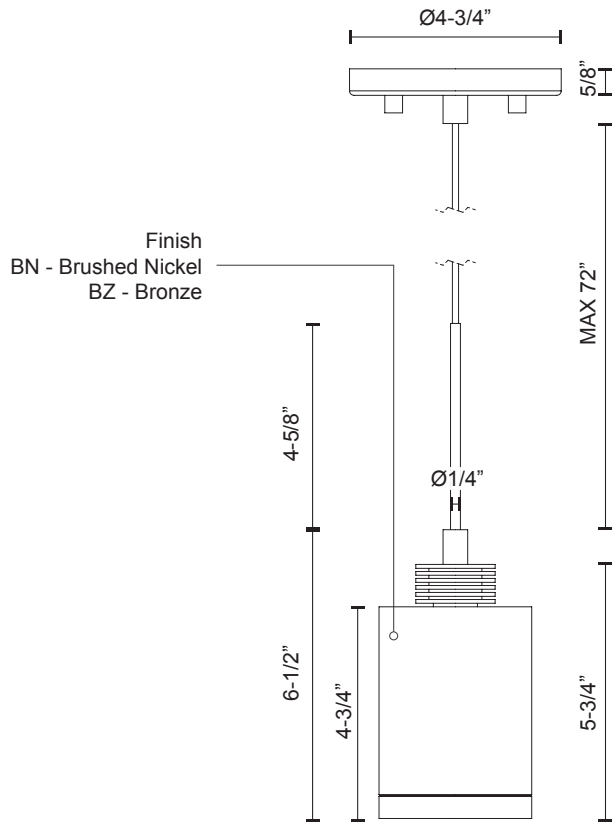

### Sophisticated LED technology meets contemporary pendant

- Heavy gauge casting steel head with frosted glass bottom cover
- Brushed nickel details
- Available in two sizes with maximum cable length 72"
- Dimmable with ELV dimmer (Not included)
- 120V

Color Temp	3000K
CRI (Ra)	>80
Dimming	100% - 10%
Rated Life	50,000 hours

Voltage	Watt	LED Lumens	Delivered Lumens	Finish(es)
120V	8W	600lm*	447lm*	BN - Brushed Nickel
120V	8W	600lm*	447lm*	BZ - Bronze

BN - Brushed Nickel