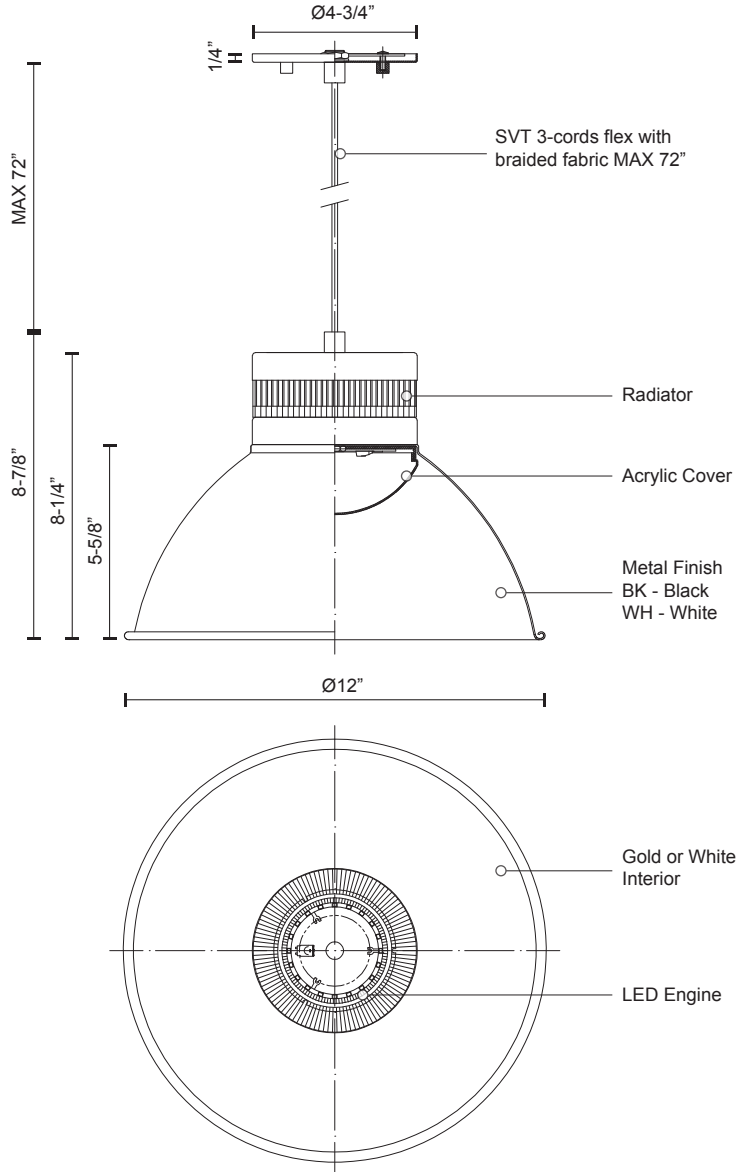

## Pendant

<b>PROJECT</b>		
<b>DATE</b>		<b>TYPE</b>

Voltage	Watt	LED Lumens	Delivered Lumens	Finish(es)	Color Temp	3000K
120V	10W	800lm	499lm	BK - Black	CRI(Ra)	>80
120V	10W	800lm	587lm	WH - White	Dimming	100%-10%
					Rated Life	50,000 hours

### Product Descriptions

Single LED pendant with colored dome shade available in either: matte black exterior with gold interior or gloss white exterior with gloss white interior. Maximum cable length of 72" and is provided with our powerful 120V AC LED technology, 10W, fully dimmable.

Utilizes our LED Driver Light Engine.

LED Driver within fixture.

Dimmable with ELV dimmer (not included)

Custom options available.

Canopy dimensions:  
D4-3/4" x H1/4"

Comments: