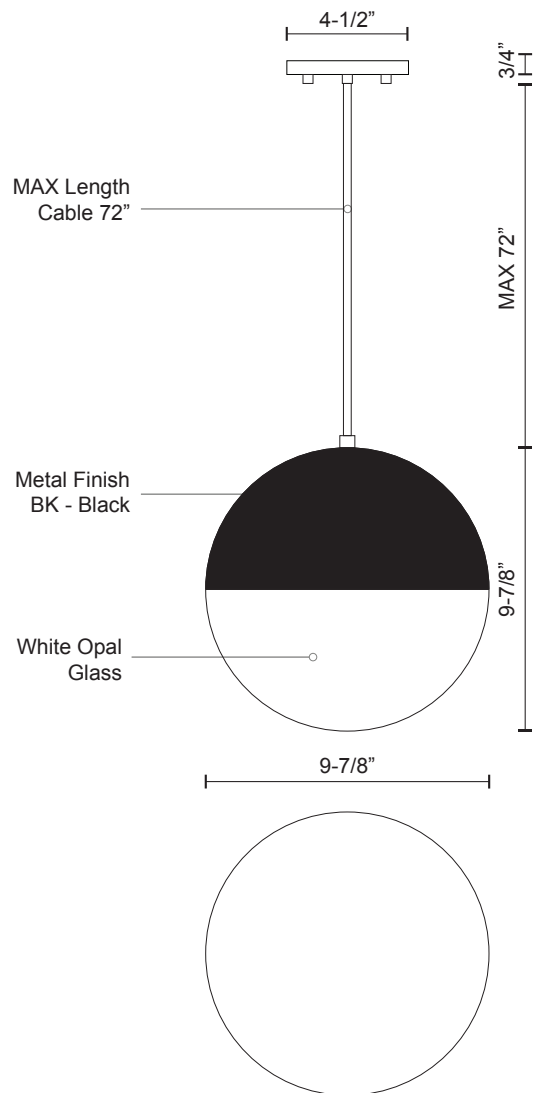

PD11710-BK

SPECIFICATION SHEET

PROJECT		
DATE		TYPE

Sophisticated LED technology meets retro yet stylish pendants

- Sphere shaped design with white opal glass
- Available in three sizes
- Black metal details
- Dimmable with ELV dimmer (Not included)
- 120V

Color Temp	3000K
CRI (Ra)	>90
Dimming	100% - 10%
Rated Life	50,000 hours

Voltage	Watt	LED Lumens	Delivered Lumens	Finish(es)
120V	23.5W	2000lm	1139lm*	BK - Black

PD11708-BK

*Subject to testing confirmation