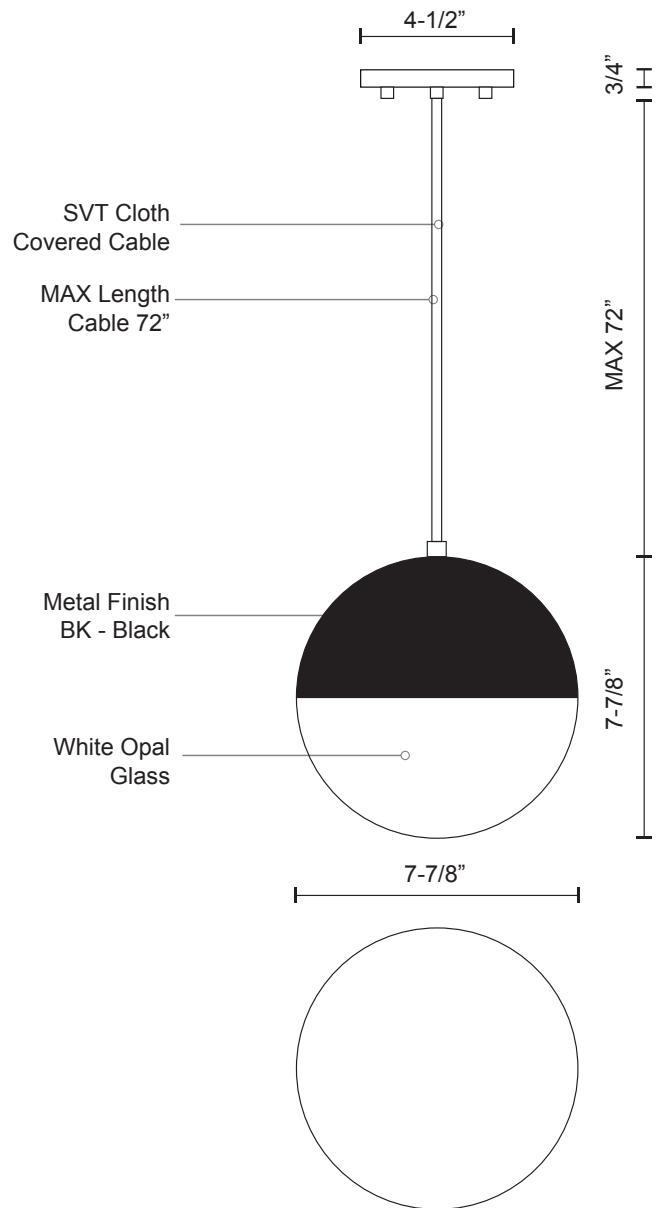

PD11708-BK

SPECIFICATION SHEET

PROJECT		
DATE		TYPE

Sophisticated LED technology meets retro yet stylish pendants

- Sphere shaped design with white opal glass
- Available in three sizes
- Black metal details
- Dimmable with ELV dimmer (Not included)
- 120V

Color Temp	3000K
CRI (Ra)	>90
Dimming	100% - 10%
Rated Life	50,000 hours

Voltage	Watt	LED Lumens	Delivered Lumens	Finish(es)
120V	14.5W	1200lm	643lm*	BK - Black

PD11708-BK

*Subject to testing confirmation