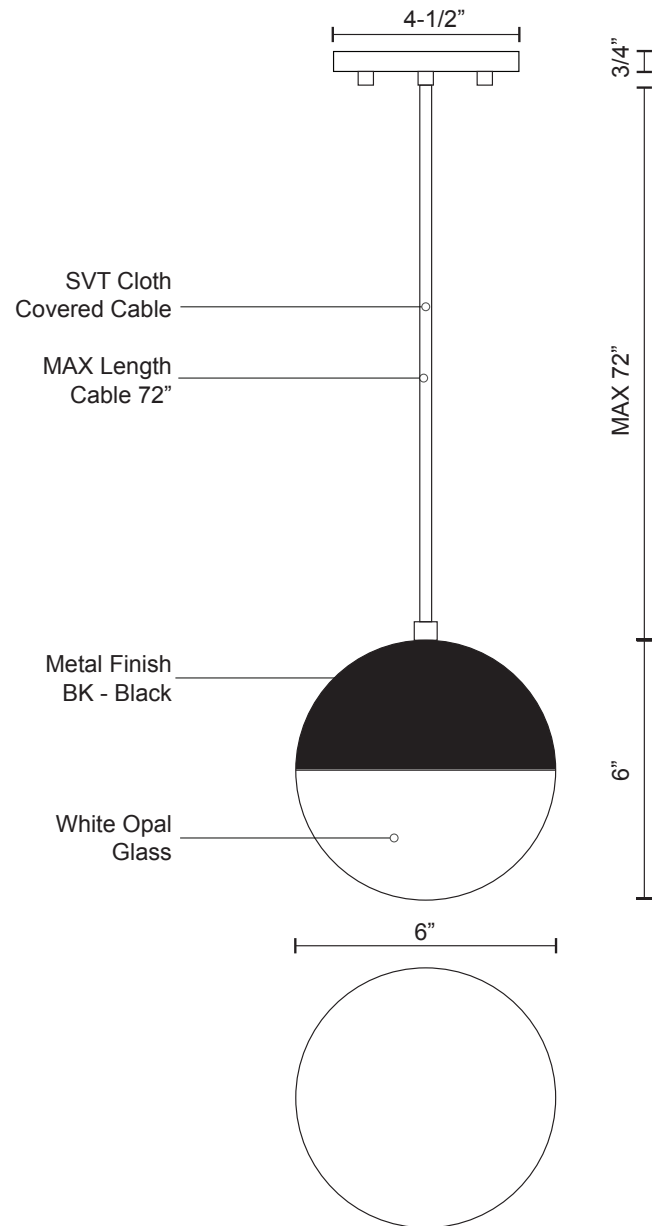

PD11706-BK

SPECIFICATION SHEET

PROJECT		
DATE		TYPE

Sophisticated LED technology meets retro yet stylish pendants

- Sphere shaped design with white opal glass
- Available in three sizes
- Black metal details
- Dimmable with ELV dimmer (Not included)
- 120V

Color Temp	3000K
CRI (Ra)	>80
Dimming	100% - 10%
Rated Life	50,000 hours

Voltage	Watt	LED Lumens	Delivered Lumens	Finish(es)
120V	9.5W	800lm	453lm*	BK - Black

PD11706-BK

*Subject to testing confirmation