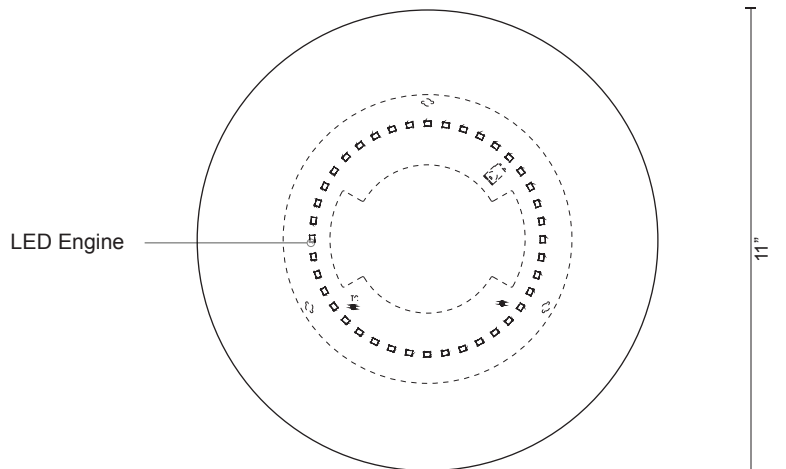

# FM11011-WH

SPECIFICATION SHEET

PROJECT		
DATE		TYPE

Sophisticated LED technology meets ceiling with minimalist design

- Round descending dome shaped white glass
- White powder coated canopy
- Dimmable with ELV dimmer (Not included)
- 120V

Color Temp	3000K
CRI (Ra)	>80
Dimming	100% - 10%
Rated Life	50,000 hours

Voltage	Watt	LED Lumens	Delivered Lumens	Finish(es)
120V	12W	1000	744*	WH - White

FM11011-WH

\*Subject to Testing Confirmation

**KUZCO**  
LIGHTING