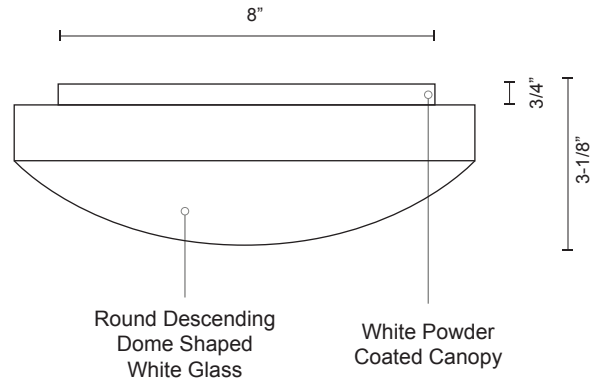

# FM11011-WH

SPECIFICATION SHEET

PROJECT		
DATE		TYPE

Sophisticated LED technology meets ceiling with minimalist design

- Round descending dome shaped white glass
- White powder coated canopy
- Dimmable with ELV dimmer (Not included)
- 120V

Color Temp	3000K
CRI (Ra)	>80
Dimming	100% - 10%
Rated Life	50,000 hours

Voltage	Watt	LED Lumens	Delivered Lumens	Finish(es)
120V	12W	1000	744*	WH - White

FM11011-WH

\*Subject to Testing Confirmation

**KUZCO**  
LIGHTING