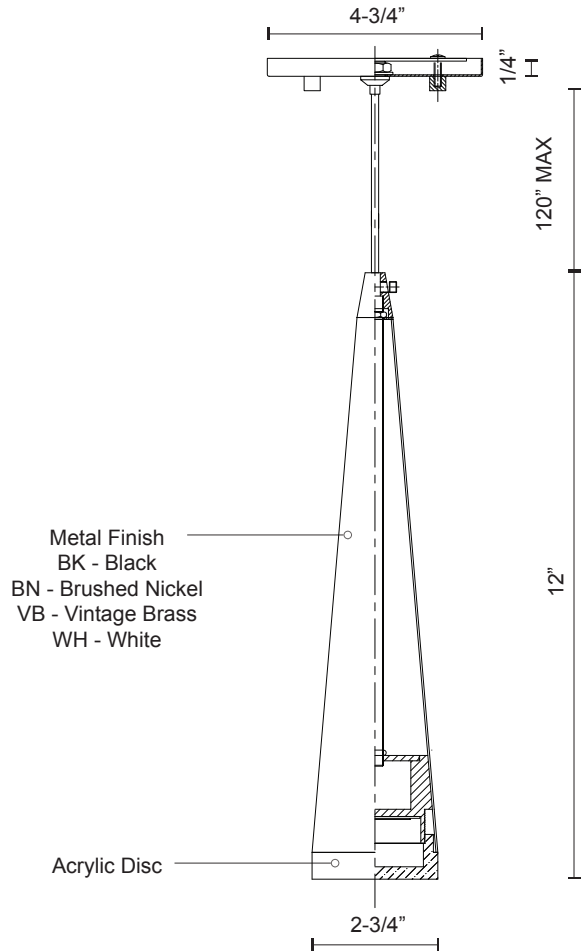

401214-LED

Specification Sheet

Pendant Lamp

BN - Brushed Nickel

Other Finishes:

BK - Black

VB - Vintage Brass

WH - White

Product Descriptions

Single LED pendant, sleek conical shape with clear acrylic diffuser, and adjustable wire up to 120 inches. Equipped with our powerful 120V AC LED technology, fully dimmable and is available in three different sizes 13", 25", and 37".

PROJECT						
DATE		TYPE				
Voltage	Watt	LED Lumens	Delivered Lumens	Finish(es)		
120V	9.5W	600lm	335lm*	VB - Vintage Brass		Color Temp 3000K
120V	9.5W	600lm	335lm*	BN - Brushed Nickel		CRI (Ra) >90
120V	9.5W	600lm	335lm*	BK - Black		Dimming 100% - 10%
120V	9.5W	600lm	335lm*	WH - White		Rated Life 50,000 hours

*Preliminary figures

Comments:

Fixture Weight:

Canopy dimensions:

D: 4-3/4" H: 1/4"