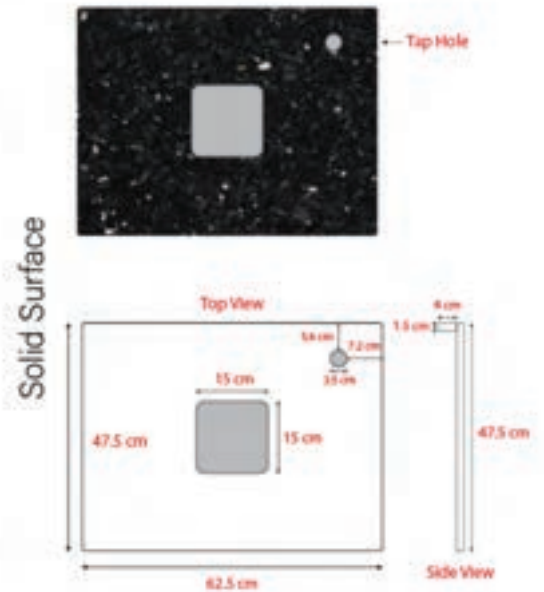

01 Choose Basin Size | Solid Surface

530mm

610mm

Solid Surface

Refer to Designer Basin Page For More Designs

TBW610VW
Vanity White Basin
610 X 465 X 170

TBW610VB
Vanity Black Basin
610 X 465 X 170

TBW610GVW
White Glass Basin
610 X 465 X 170