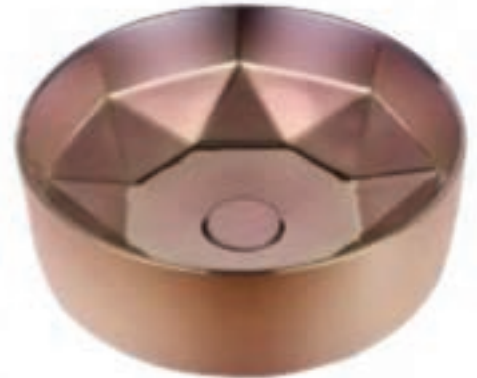

ALL TBY1054 BASINS COMES WITH A LONG SPECIAL WASTE

DESIGNER BASINS

\$388

SKU: 288198
SN: 118-1.2-108

Violet | TBWA460GV

Blue | TBWA460GB

Rose Gold | TBWA460RG

Gold | TBWA460G

Chrome | TBWA460SL

Floral Design

Purple Flower Rainbow | TBWA533-KV106

\$388

SKU: 288198
SN: 118-1.2-108

Blue Flower Rainbow | TBWA533-KB106

Swirl Design

Matte White Swirl | TBWA524WH