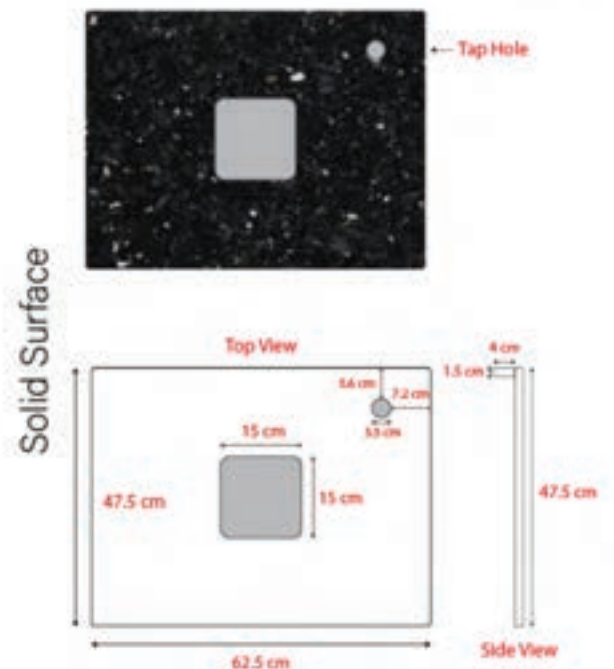

TBW530VB
Vanity Black Basin
530 X 455 X 170

TBW530GVW
White Glass Basin
530 X 455 X 170

TBW610VW
Vanity White Basin
610 X 465 X 170

TBW610VB
Vanity Black Basin
610 X 465 X 170

TBW610GVW
White Glass Basin
610 X 465 X 170