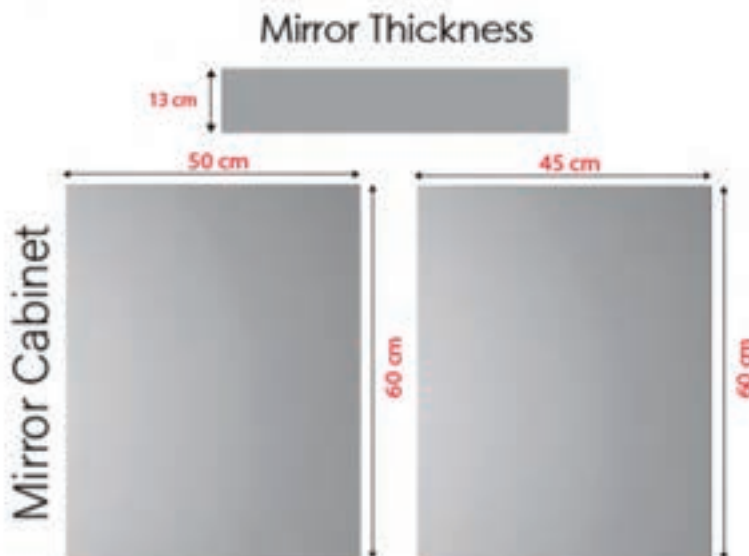

TBW530VB
Vanity Black Basin
530 X 455 X 170

TBW530GVW
White Glass Basin
530 X 455 X 170

TBW610VW
Vanity White Basin
610 X 465 X 170

TBW610VB
Vanity Black Basin
610 X 465 X 170

TBW610GVW
White Glass Basin
610 X 465 X 170