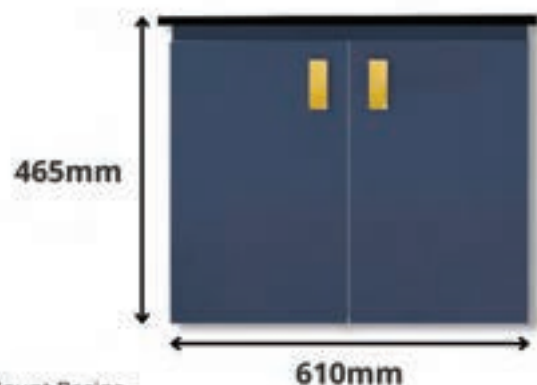

TBW610VB
Vanity Black Basin
610 X 465 X 170

TBW530GVW
White Glass Basin
530 X 455 X 170

TBW610GVW
White Glass Basin
610 X 465 X 170

02 Vanity Measurements

Choose any Top-Mount Basins
(Refer to Designer Basins Page)