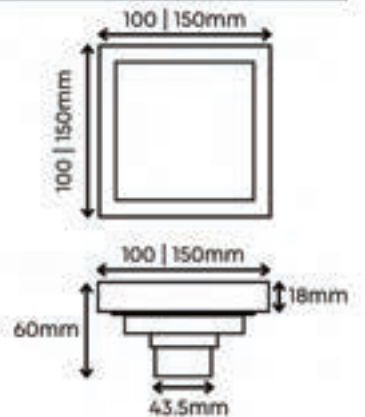

TFT100 - $38.00
Square Floor Trap
100mm x 100mm
SKU: 028022
SN: 24-1.3-18

TFT150 - $68.00
Square Floor Trap
150mm x 150mm
SKU: 048040
SN: 44-1.3-42