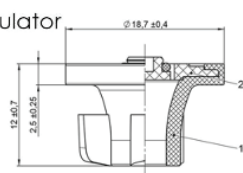

SWN6 - \$69.90
SKU: 045035
SN: 38-2.3.35

Save Water Device

SWN4

\$24.90

SN: 12-2.8-9

- Works Very Well under 1.0Bar
- Able to Save more than 40% of Water
- Bigger Surface Coverage
- 3 Function Water Flow
- 22mm & 24mm Adaptor Provided to be used for Male & Female Thread (International Thread Standards)

- Chrome Plated
- Brass Swivel Mechanism

NSCT-5L

\$9.90

SN: 6-1.10-5

NEOPERL

flow, stop and go*

- Easy Installation
- Cold Tap
- Angle Valve
- HandShower

Constants Flow Regulator

PCW-02 1/2"

5.0 Litre / Min

NIT1

\$19.90

SN: 8-1.6-6

- Works Very Well under 1.0Bar
- Able to Save more than 40% of Water
- Bigger Surface Coverage
- 3 Function Water Flow
- 22mm & 24mm Adaptor Provided to be used for Male & Female Thread (International Thread Standards)