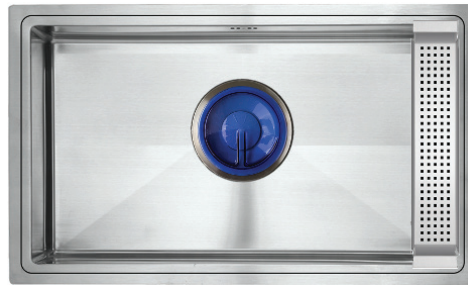

K8648NS - $1388.00
860 x 480 x 240MM
SKU: 988648
SN: 468-1.2-488