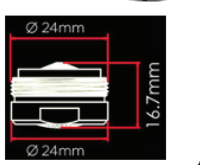

Save Water Device

SWN4

$24.90

SN: 12-2.8-9

- Works Very Well under 1.0Bar
- Able to Save more than 40% of Water
- Bigger Surface Coverage
- 3 Function Water Flow
- 22mm & 24mm Adaptor Provided to be used for Male & Female Thread (International Thread Standards)

- Chrome Plated
- Brass Swivel Mechanism

NSCT-5L

$9.90

SN: 6-1.10-5

NEOPERL

flow, stop and go*

- Easy Installation
- Cold Tap
- Angle Valve
- HandShower

Constants Flow Regulator

PCW-02 1/2"

5.0 Litre / Min

NIT1

$19.90

SN: 8-1.6-6

- Works Very Well under 1.0Bar
- Able to Save more than 40% of Water
- Bigger Surface Coverage
- 3 Function Water Flow
- 22mm & 24mm Adaptor Provided to be used for Male & Female Thread (International Thread Standards)

- Chrome Plated
- Brass Swivel Mechanism

SWN5

$38.90

SN: 20-1.2-15

- 3 Press Flow Function
- Shower Nozzle
- Strong Mist Flow
- Twirl Shower Flow

TNMA

$7.90

SN: 2-1.6-1.50

Normal Male Aerator

- Easy Installation
- Normal Flow

NET1

$19.90

SN: 8-1.6-6

- Works Very Well under 1.0Bar
- Able to Save more than 40% of Water
- Bigger Surface Coverage
- 3 Function Water Flow
- 22mm & 24mm Adaptor Provided to be used for Male & Female Thread (International Thread Standards)

- Chrome Plated
- Brass Swivel Mechanism

SWN6

$69.90

SN: 38-2.3-35

- Infrared Sensor Operated
- Sensor Range Auto-Adjust (Auto On / Off Nozzle)
- Micro USB, Charging Time is 1.5hrs (USB Charge Point)
- Every Recharge Used for an Estimated period of 6 months
- Avoid Infections, Prevent Contamination and Spreading of Germs by Not Touching the Tap

TNFA

$7.90

SN: 2-1.6-1.50

Normal Female Aerator

- Easy Installation
- Normal Flow

TDFA-3

$9.90

SN: 5-1.4-4

Traditional Double Flow Aerator With Swivel

- With Swivel
- Traditional Double Flow Aerator

TDFA

$10.90

SN: 7-1.6-5