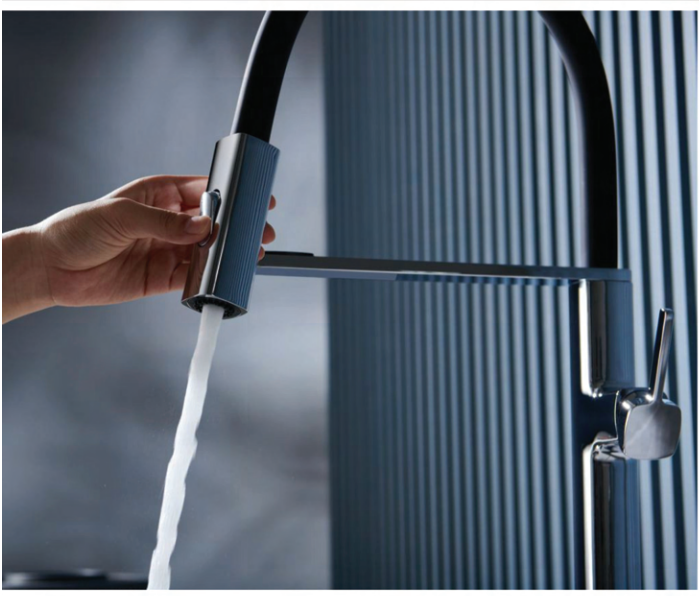

TUSCANI

KITCHEN

VOLUME
2023

MODERN
AESTHETICS

Farmhouse Kitchen Sink

COMES WITH ACCESSORIES

*Does not come with Kitchen Tap.

FRONT VIEW