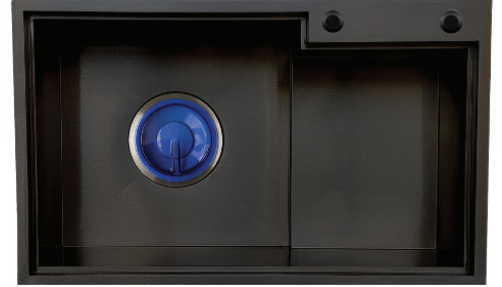

K7848NB Black - $988.00
780 x 480 x 220MM
SKU: 688588
SN: 488-1.2-428