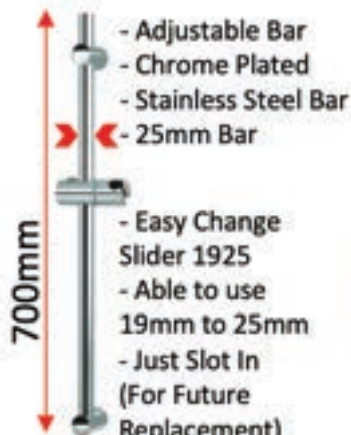

- Adjustable Bar
- Chrome Plated
- Stainless Steel Bar
- 19mm Bar

700mm

11-25

- Adjustable Bar
- Chrome Plated
- Stainless Steel Bar
- 19mm Bar

700mm

21-25

- Adjustable Bar
- Chrome Plated
- Stainless Steel Bar
- 25mm Bar

700mm

- Easy Change Slider 1925
- Able to use 19mm to 25mm
- Just Slot In (For Future Replacement)

81-25

- Solid Firm Bar
- Chrome Plated
- Stainless Steel Bar
- 25mm Bar

720mm

- Easy Change Slider 1925
- Able to use 19mm to 25mm
- Just Slot In (For Future Replacement)