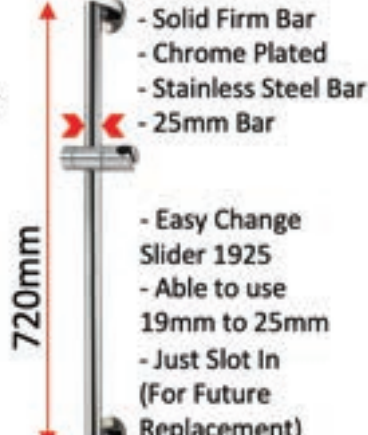

- Adjustable Bar
- Chrome Plated
- Stainless Steel Bar
- 19mm Bar

700mm

11-25

- Adjustable Bar
- Chrome Plated
- Stainless Steel Bar
- 19mm Bar

700mm

21-25

- Adjustable Bar
- Chrome Plated
- Stainless Steel Bar
- 25mm Bar

700mm

- Easy Change Slider 1925
- Able to use 19mm to 25mm
- Just Slot In (For Future Replacement)

81-25

- Solid Firm Bar
- Chrome Plated
- Stainless Steel Bar
- 25mm Bar

720mm

- Easy Change Slider 1925
- Able to use 19mm to 25mm
- Just Slot In (For Future Replacement)