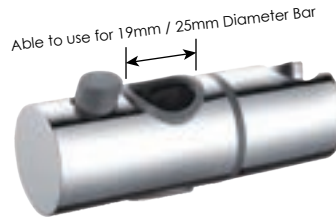

BH-3B - \$9
Brass Bidet Holder with Double Drill Holes
(To Prevent Twisting & Cracking)
SKU: 008006
SN: 3.90-1.5-3.50

SHR1 - \$38
Round Shower Holder
(Solid Brass Construction)
SKU: 036025
SN: 22-1.4-19

SHS1 - \$38
Square Shower Holder
(Solid Brass Construction)
SKU: 036025
SN: 22-1.4-19

BH-1A - \$5.80
ABS Bidet Holder with Double Drill Holes
(To Prevent Twisting)
SKU: 004003
SN: 1.90-1.30-1.50

HSH11 - \$12.90
Hand Shower Holder
(ABS Plastic) Round
SKU: 011009
SN: 7-1.6-6