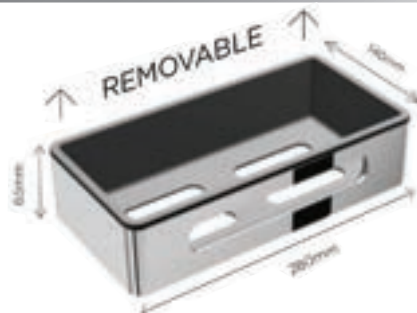

BASA - $58
Removable Straight Shelf
ABS Shelf EZ Removable System for
Cleaning Purposes (Straight)
SKU: 038035
SN: 27-1.4-23