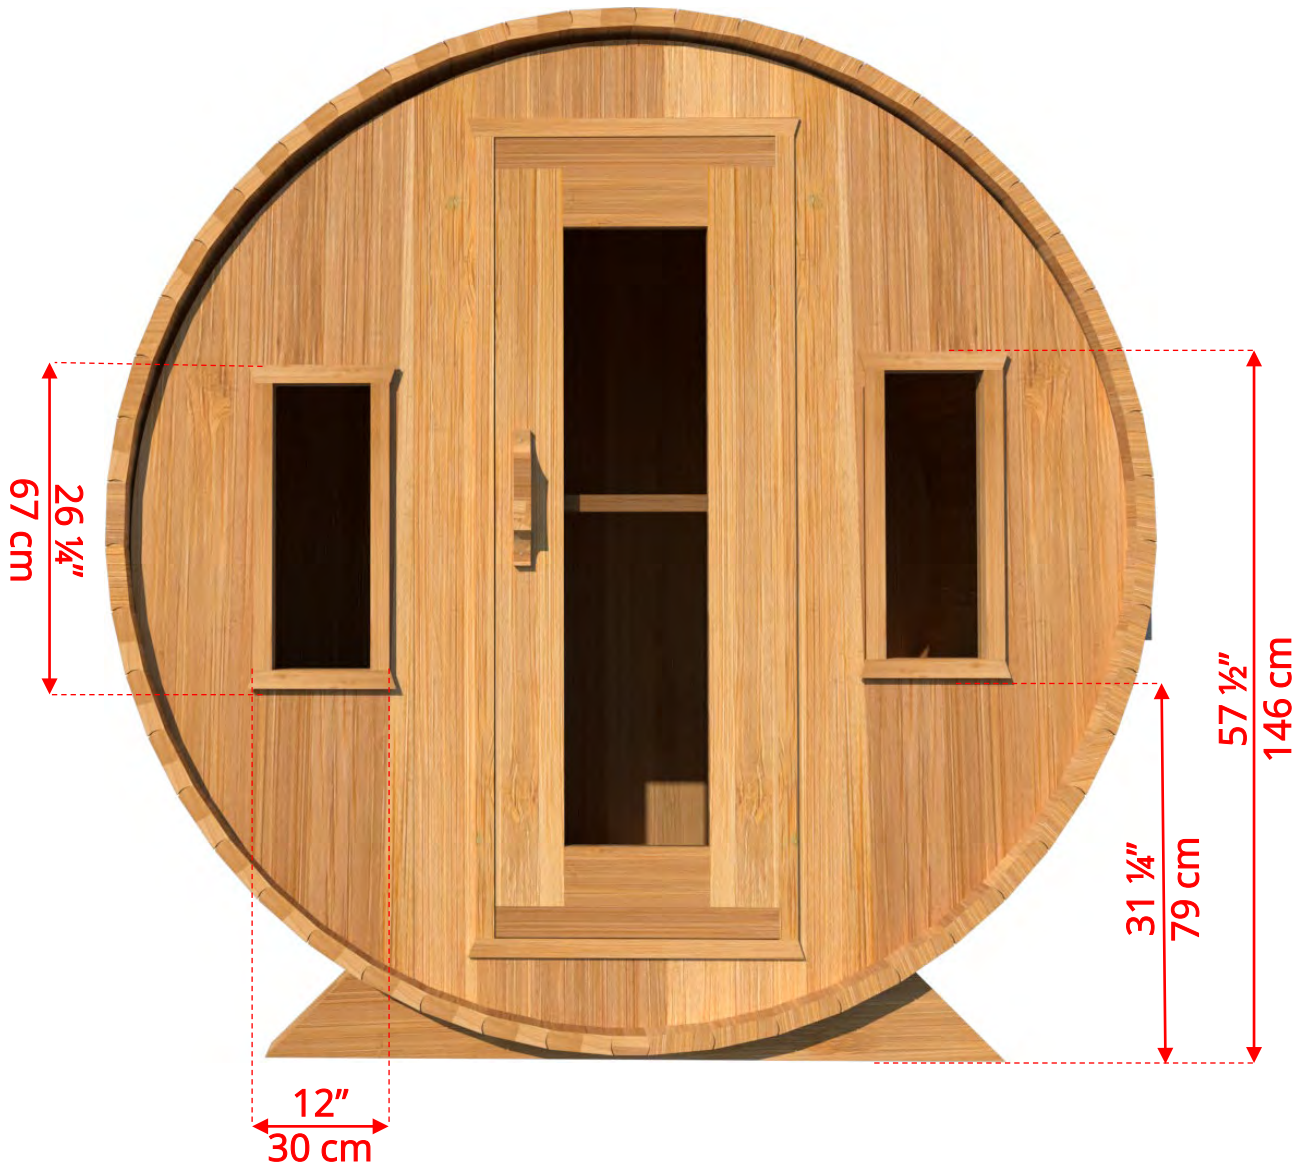

770CP/772CP 7'x7' (214cm) Barrel Sauna with Changeroom & Porch

7'x7' (214cm) Barrel Sauna with Changeroom & Porch

- *Standard bench layout shown with optional sauna floor*
 - *(product # 4020036)*

770CP/772CP 7'x7' (214cm) Barrel Sauna with Changeroom & Porch

770CP/772CP 7'x7' (214cm) Barrel Sauna with Changeroom & Porch

77SSU
Signature Sauna Benches

7'x7' (214cm) Barrel Sauna with Changeroom & Porch

77LLU

Lounge Sauna Benches

770CP/772CP 7'x7' (214cm) Barrel Sauna with Changeroom & Porch

W2
2 Windows in Front Wall

**Product W2 - 2 windows available on changeroom or back wall at same measurements as front wall*

770CP/772CP 7'x7' (214cm) Barrel Sauna with Changeroom & Porch WHMF7 Halfmoon Front Wall Windows

WHMFB7
Halfmoon Back Wall Window

770CP/772CP 7'x7' (214cm) Barrel Sauna with Changeroom & Porch

W2
2 Windows in Front Wall

**Product W2 - 2 windows available on changerroom or back wall at same measurements as front wall*