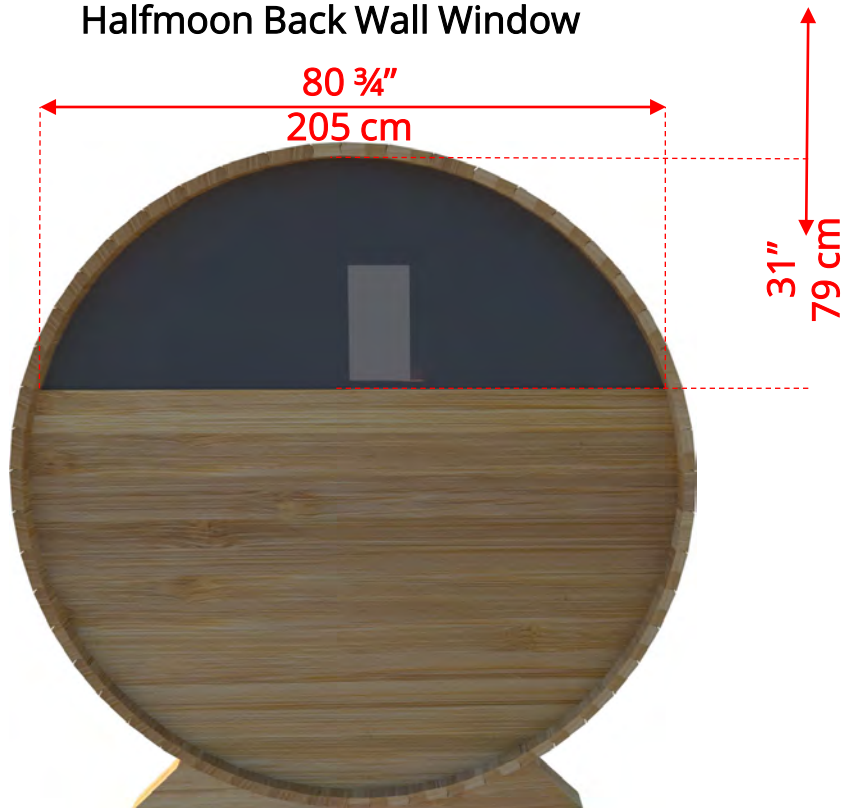

WHMFB7
Halfmoon Back Wall Window

770CP/772CP 7'x7' (214cm) Barrel Sauna with Changeroom & Porch

W2
2 Windows in Front Wall

**Product W2 - 2 windows available on changerroom or back wall at same measurements as front wall*

770CP/772CP 7'x7' (214cm) Barrel Sauna with Changeroom & Porch

WHMF7
Halfmoon Front Wall Windows

WHMFB7
Halfmoon Back Wall Window

770CP/772CP 7'x7' (214cm) Barrel Sauna with Changeroom & Porch

W1
Rectangle Window in Back Wall