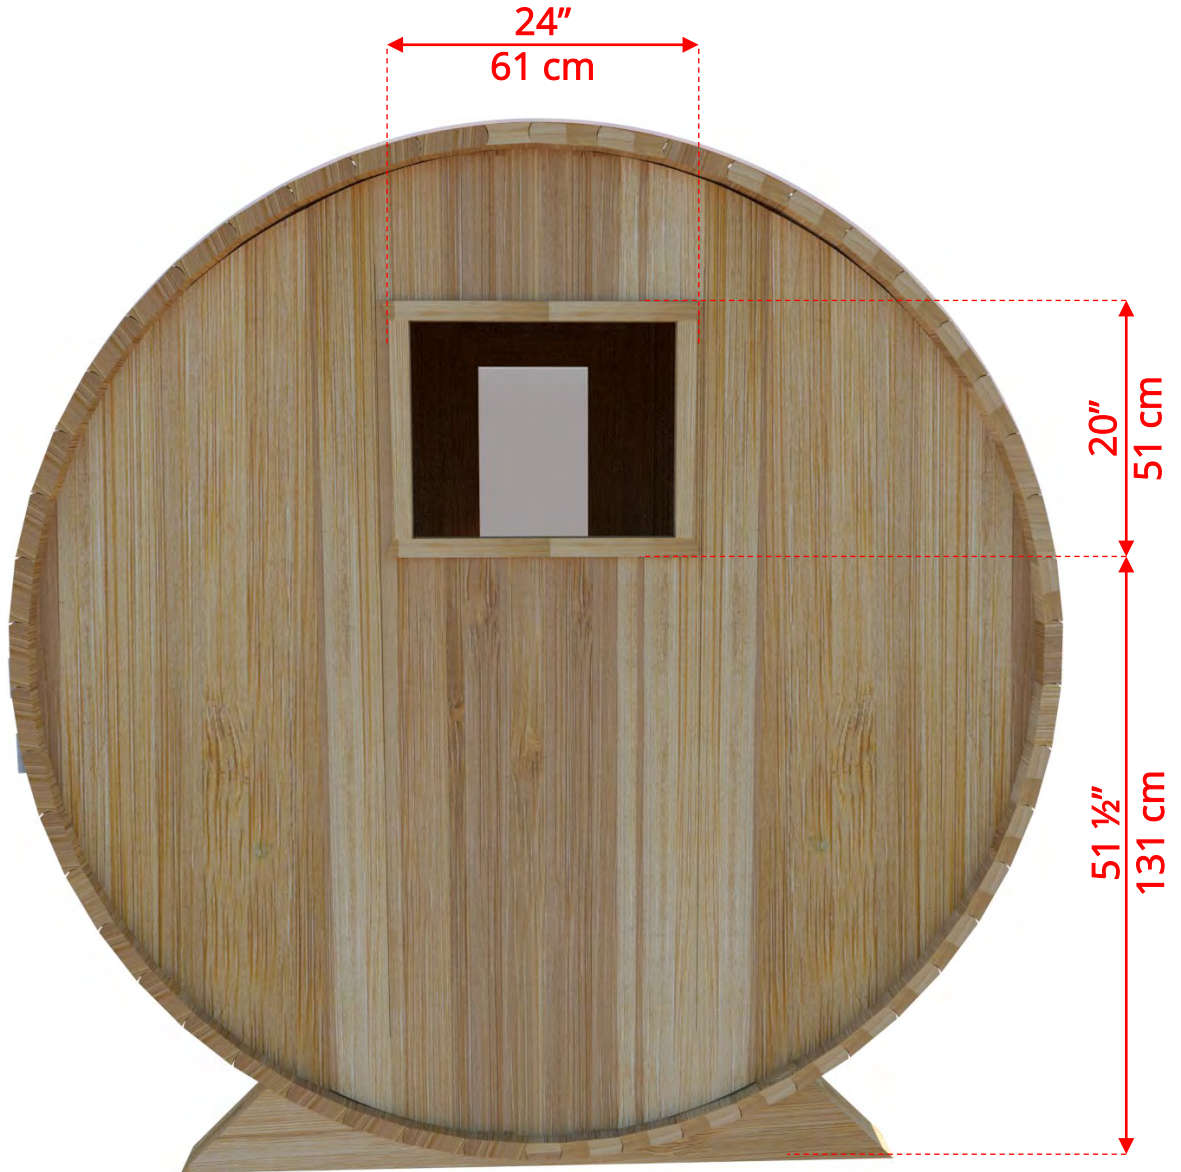

770CP/772CP 7'x7' (214cm) Barrel Sauna with Changeroom & Porch

WHMF7
Halfmoon Front Wall Windows

WHMFB7
Halfmoon Back Wall Window

770CP/772CP 7'x7' (214cm) Barrel Sauna with Changeroom & Porch

W1
Rectangle Window in Back Wall

770CP/772CP 7'x7' (214cm) Barrel Sauna with Changeroom & Porch

SB210
Harvia M3 Wood Burning Heater

*Please note - Drawing shows sauna
room measurements only.*