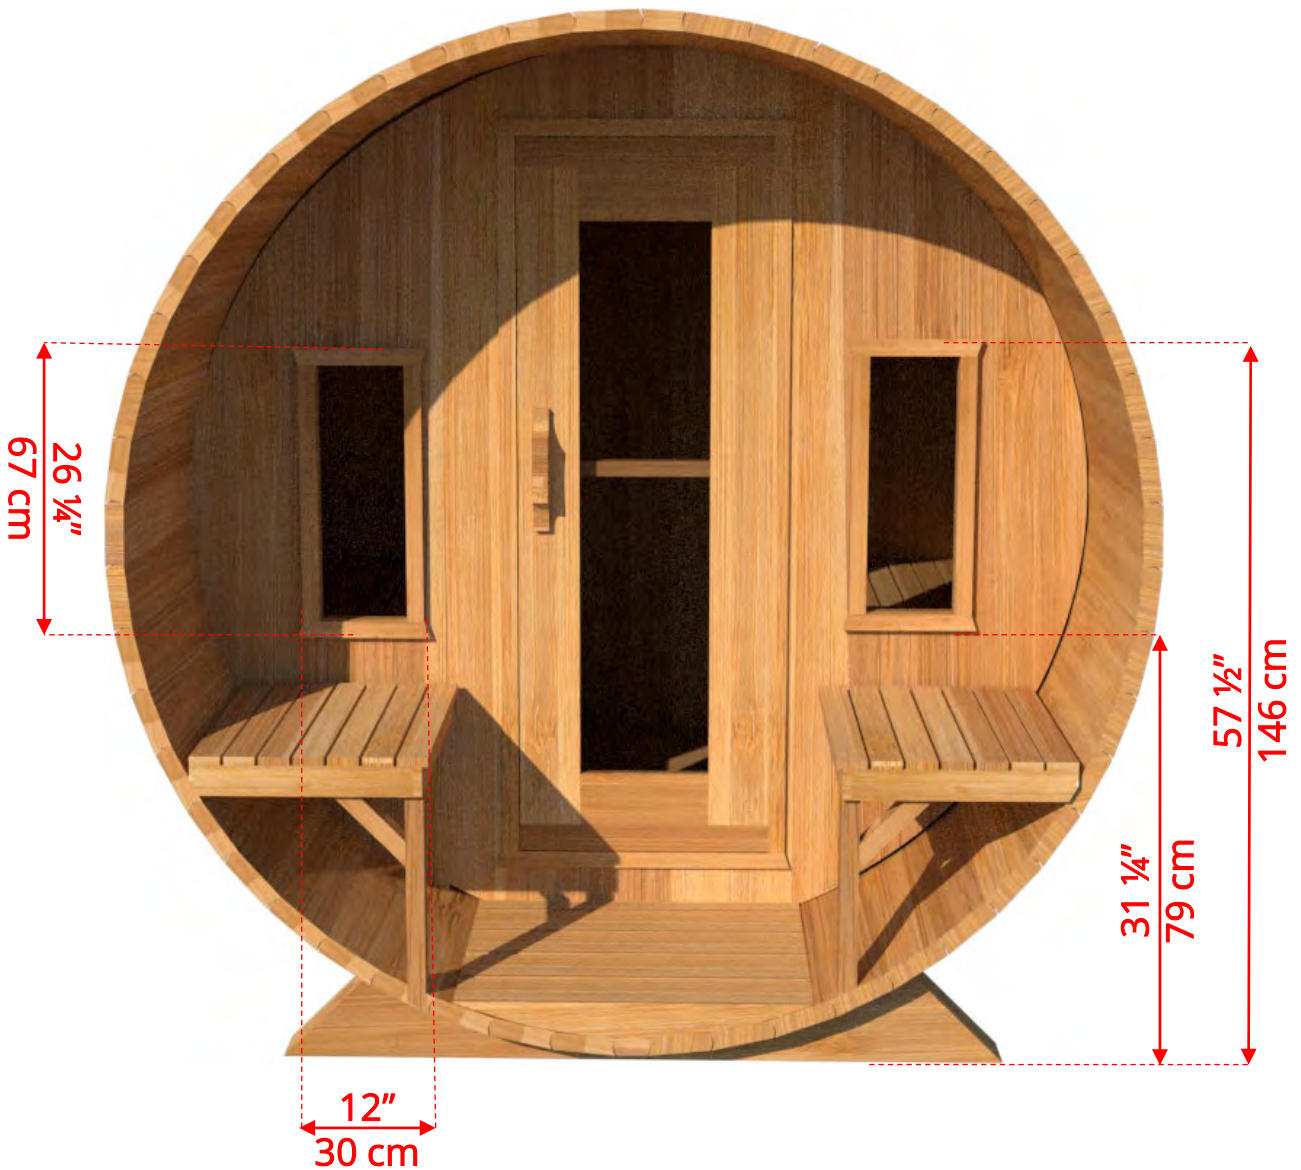

770CP/772CP 7'x7' (214cm) Barrel Sauna with Changeroom & Porch

7'x7' (214cm) Barrel Sauna with Changeroom & Porch

- *Standard bench layout shown with optional sauna floor*
 - *(product # 4020036)*

770CP/772CP 7'x7' (214cm) Barrel Sauna with Changeroom & Porch

770CP/772CP 7'x7' (214cm) Barrel Sauna with Changeroom & Porch

77SSU
Signature Sauna Benches

7'x7' (214cm) Barrel Sauna with Changeroom & Porch

77LLU

Lounge Sauna Benches

770CP/772CP 7'x7' (214cm) Barrel Sauna with Changeroom & Porch

W2
2 Windows in Front Wall

**Product W2 - 2 windows available on changeroom or back wall at same measurements as front wall*

770CP/772CP 7'x7' (214cm) Barrel Sauna with Changeroom & Porch WHMF7 Halfmoon Front Wall Windows

WHMFB7
Halfmoon Back Wall Window

770CP/772CP 7'x7' (214cm) Barrel Sauna with Changeroom & Porch

W2
2 Windows in Front Wall

**Product W2 - 2 windows available on changerroom or back wall at same measurements as front wall*