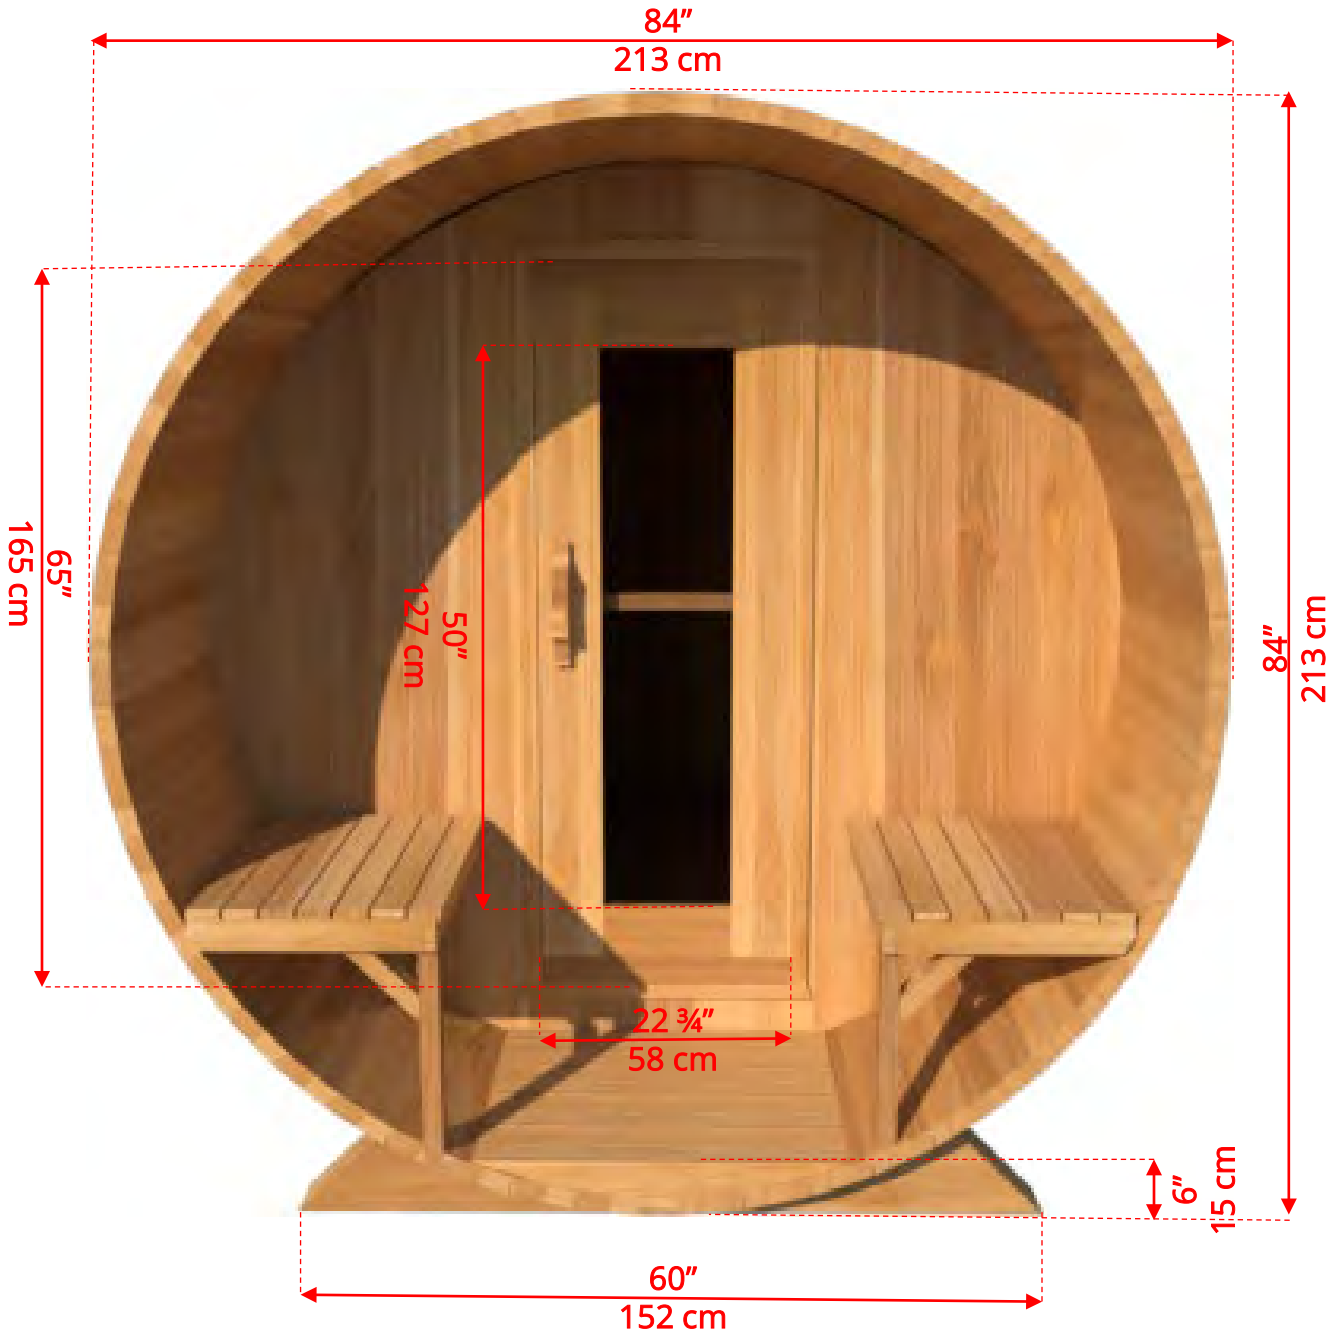

770CP/772CP 7'x7' (214cm) Barrel Sauna with Changeroom & Porch

7'x7' (214cm) Barrel Sauna with Changeroom & Porch

- *Standard bench layout shown with optional sauna floor*
 - *(product # 4020036)*

770CP/772CP 7'x7' (214cm) Barrel Sauna with Changeroom & Porch

770CP/772CP 7'x7' (214cm) Barrel Sauna with Changeroom & Porch

77SSU
Signature Sauna Benches

7'x7' (214cm) Barrel Sauna with Changeroom & Porch

77LLU

Lounge Sauna Benches

770CP/772CP 7'x7' (214cm) Barrel Sauna with Changeroom & Porch

W2
2 Windows in Front Wall

**Product W2 - 2 windows available on changeroom or back wall at same measurements as front wall*

770CP/772CP 7'x7' (214cm) Barrel Sauna with Changeroom & Porch WHMF7 Halfmoon Front Wall Windows

WHMFB7
Halfmoon Back Wall Window

770CP/772CP 7'x7' (214cm) Barrel Sauna with Changeroom & Porch

W2
2 Windows in Front Wall

**Product W2 - 2 windows available on changerroom or back wall at same measurements as front wall*