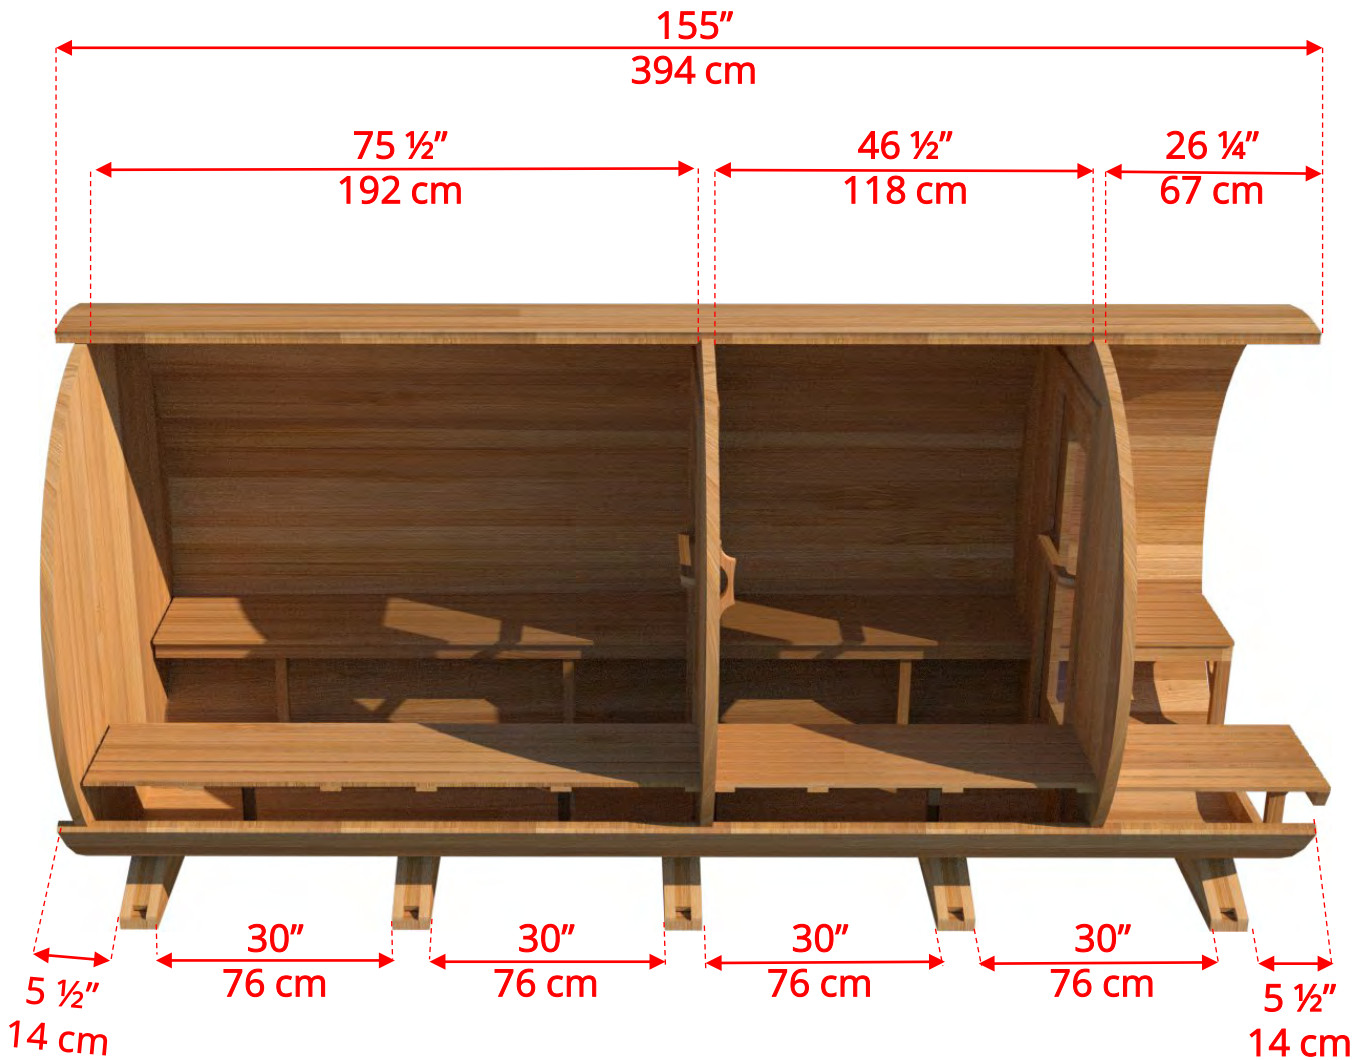

770CP/772CP 7'x7' (214cm) Barrel Sauna with Changeroom & Porch

7'x7' (214cm) Barrel Sauna with Changeroom & Porch

- *Standard bench layout shown with optional sauna floor*
 - *(product # 4020036)*

770CP/772CP 7'x7' (214cm) Barrel Sauna with Changeroom & Porch

770CP/772CP 7'x7' (214cm) Barrel Sauna with Changeroom & Porch

77SSU
Signature Sauna Benches

7'x7' (214cm) Barrel Sauna with Changeroom & Porch

77LLU

Lounge Sauna Benches

770CP/772CP 7'x7' (214cm) Barrel Sauna with Changeroom & Porch

W2
2 Windows in Front Wall

**Product W2 - 2 windows available on changeroom or back wall at same measurements as front wall*

770CP/772CP 7'x7' (214cm) Barrel Sauna with Changeroom & Porch WHMF7 Halfmoon Front Wall Windows

WHMFB7
Halfmoon Back Wall Window

770CP/772CP 7'x7' (214cm) Barrel Sauna with Changeroom & Porch

W2
2 Windows in Front Wall

**Product W2 - 2 windows available on changerroom or back wall at same measurements as front wall*