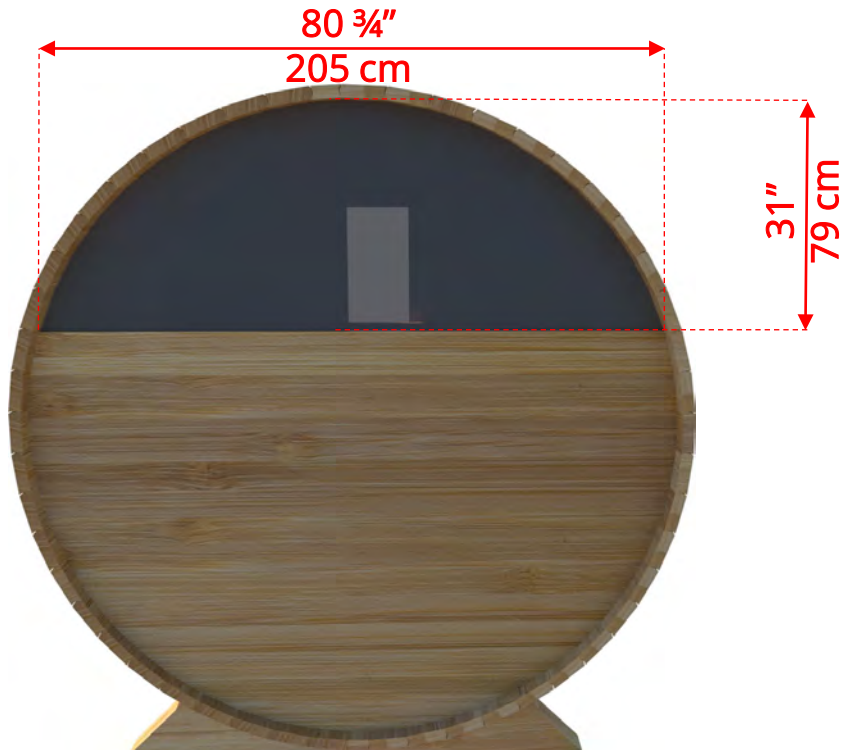

WHMFB7
Halfmoon Back Wall Window