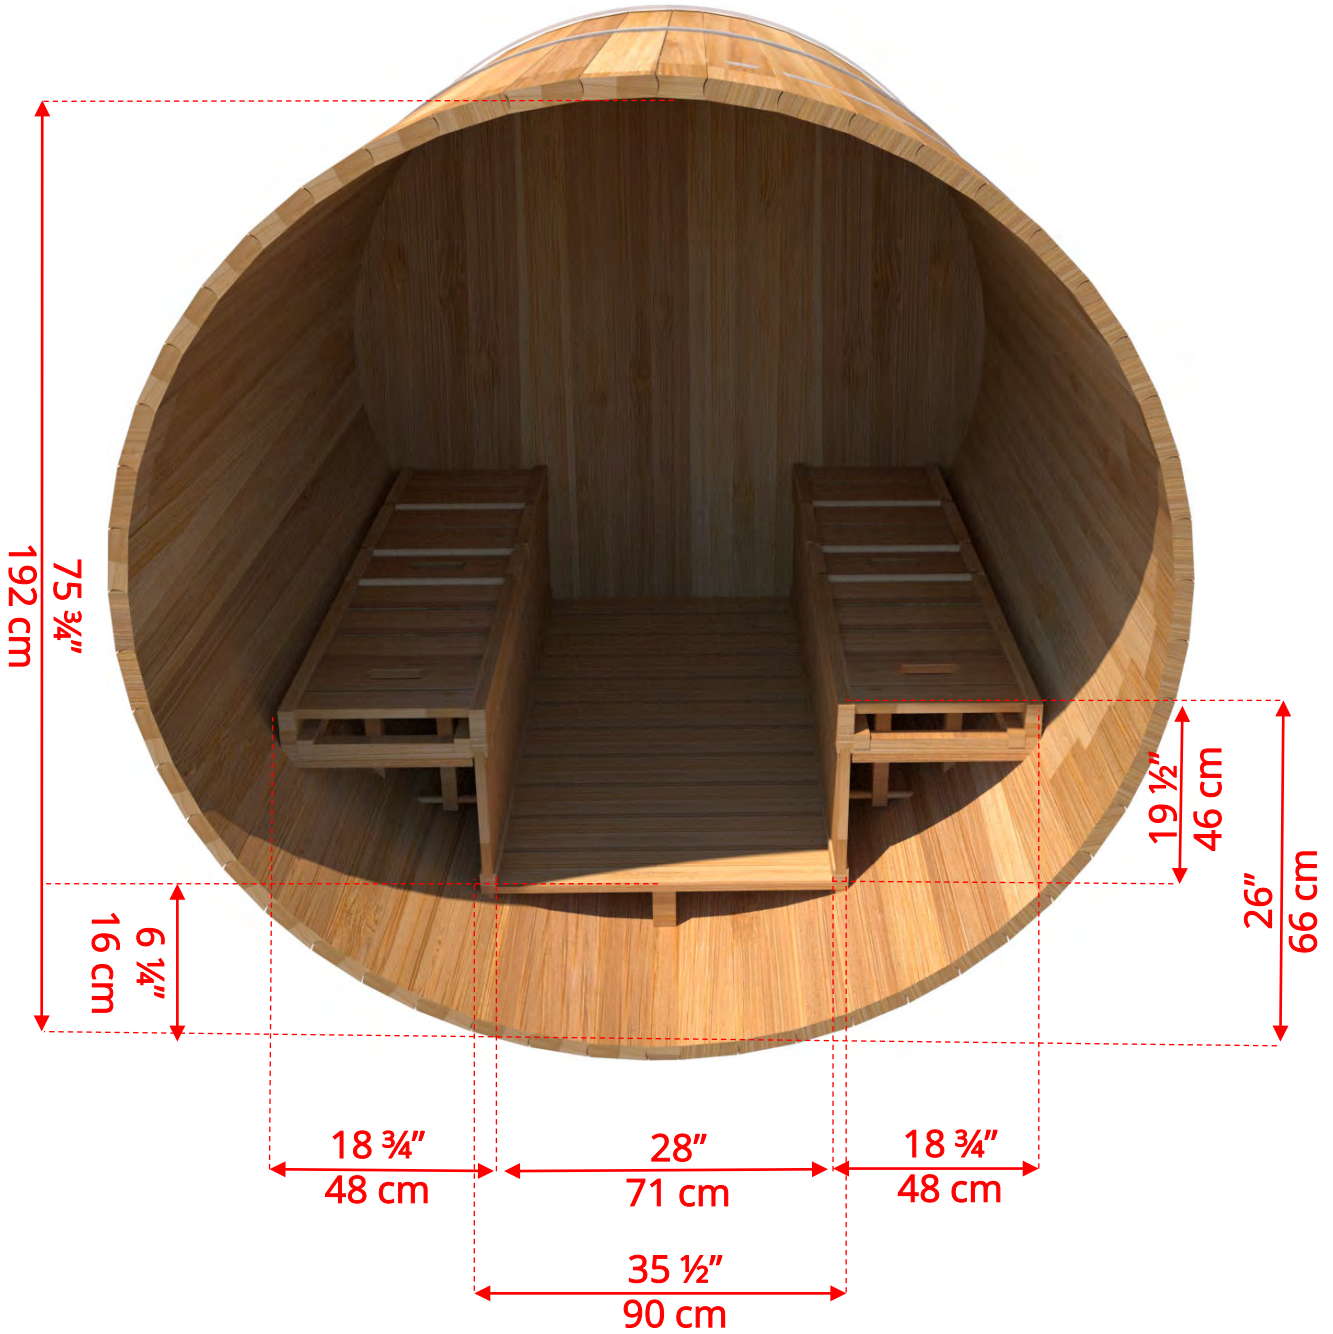

770CP/772CP 7'x7' (214cm) Barrel Sauna with Changeroom & Porch

7'x7' (214cm) Barrel Sauna with Changeroom & Porch

- *Standard bench layout shown with optional sauna floor*
 - *(product # 4020036)*

770CP/772CP 7'x7' (214cm) Barrel Sauna with Changeroom & Porch

770CP/772CP 7'x7' (214cm) Barrel Sauna with Changeroom & Porch

77SSU
Signature Sauna Benches

7'x7' (214cm) Barrel Sauna with Changeroom & Porch

77LLU

Lounge Sauna Benches

770CP/772CP 7'x7' (214cm) Barrel Sauna with Changeroom & Porch

W2
2 Windows in Front Wall

**Product W2 - 2 windows available on changeroom or back wall at same measurements as front wall*

770CP/772CP 7'x7' (214cm) Barrel Sauna with Changeroom & Porch WHMF7 Halfmoon Front Wall Windows

WHMFB7
Halfmoon Back Wall Window

770CP/772CP 7'x7' (214cm) Barrel Sauna with Changeroom & Porch

W2
2 Windows in Front Wall

**Product W2 - 2 windows available on changerroom or back wall at same measurements as front wall*