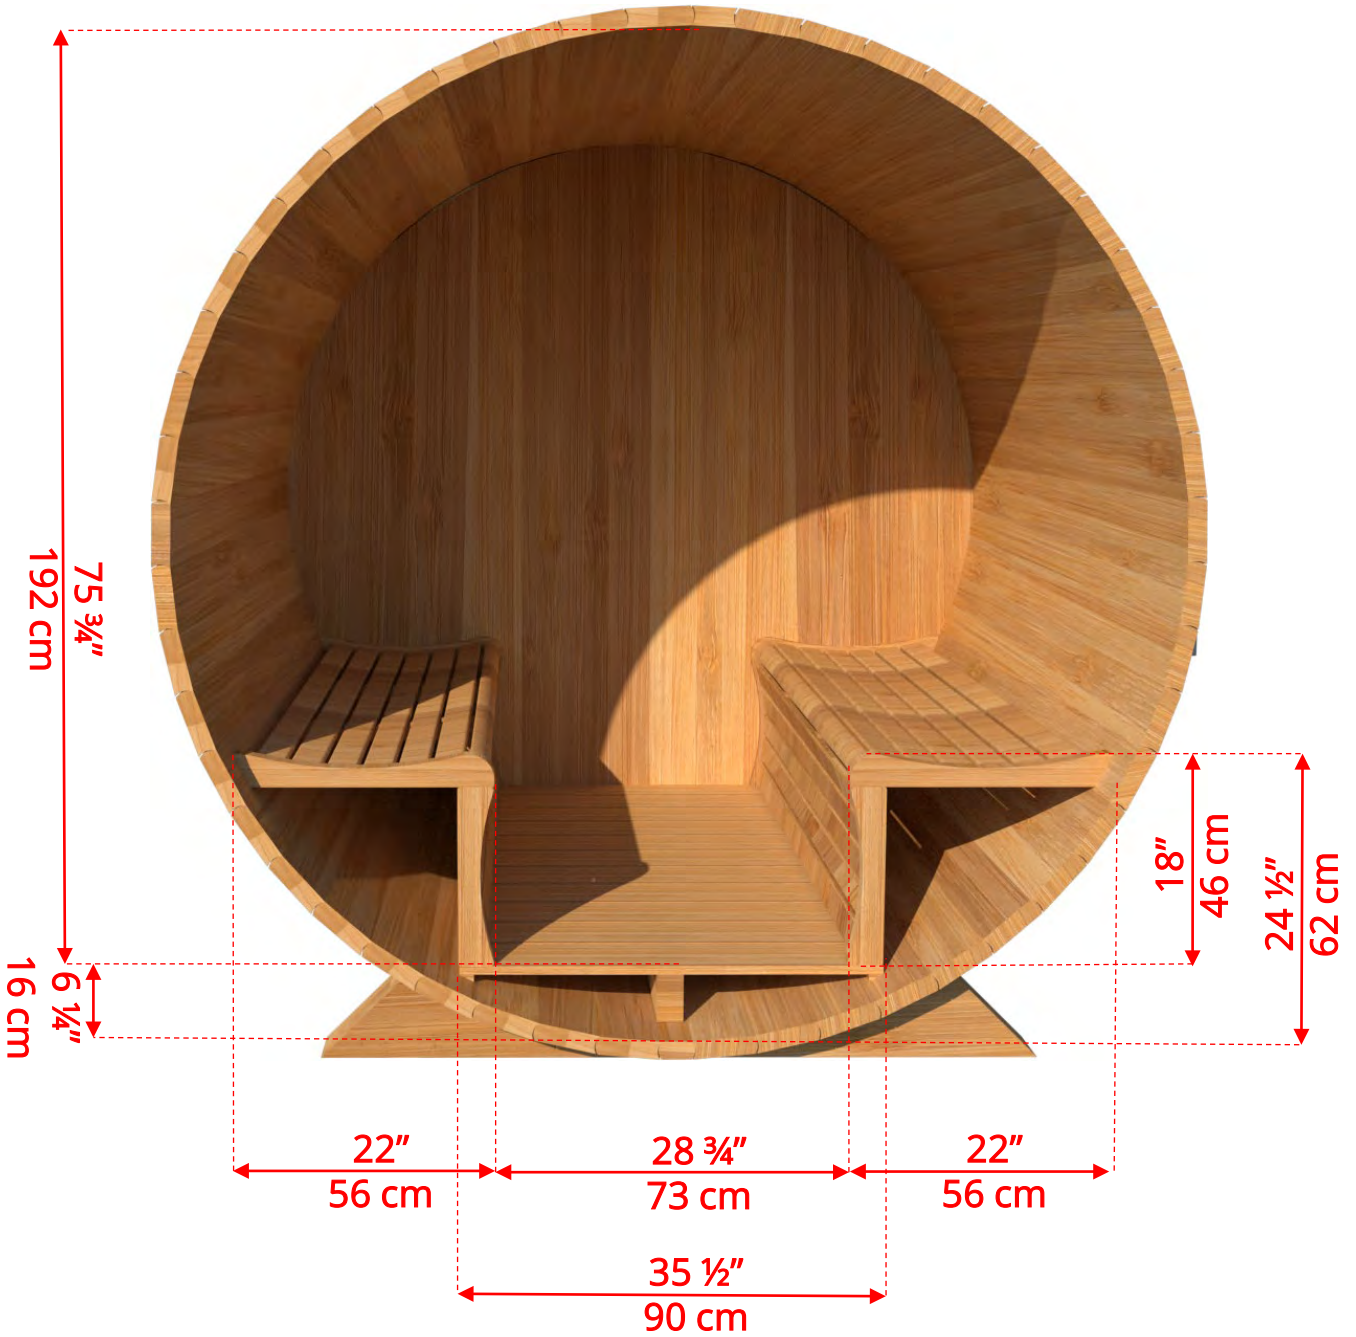

770CP/772CP 7'x7' (214cm) Barrel Sauna with Changeroom & Porch

7'x7' (214cm) Barrel Sauna with Changeroom & Porch

- *Standard bench layout shown with optional sauna floor*
 - *(product # 4020036)*

770CP/772CP 7'x7' (214cm) Barrel Sauna with Changeroom & Porch

770CP/772CP 7'x7' (214cm) Barrel Sauna with Changeroom & Porch

77SSU
Signature Sauna Benches

7'x7' (214cm) Barrel Sauna with Changeroom & Porch

77LLU

Lounge Sauna Benches

770CP/772CP 7'x7' (214cm) Barrel Sauna with Changeroom & Porch

W2
2 Windows in Front Wall

**Product W2 - 2 windows available on changeroom or back wall at same measurements as front wall*

770CP/772CP 7'x7' (214cm) Barrel Sauna with Changeroom & Porch WHMF7 Halfmoon Front Wall Windows