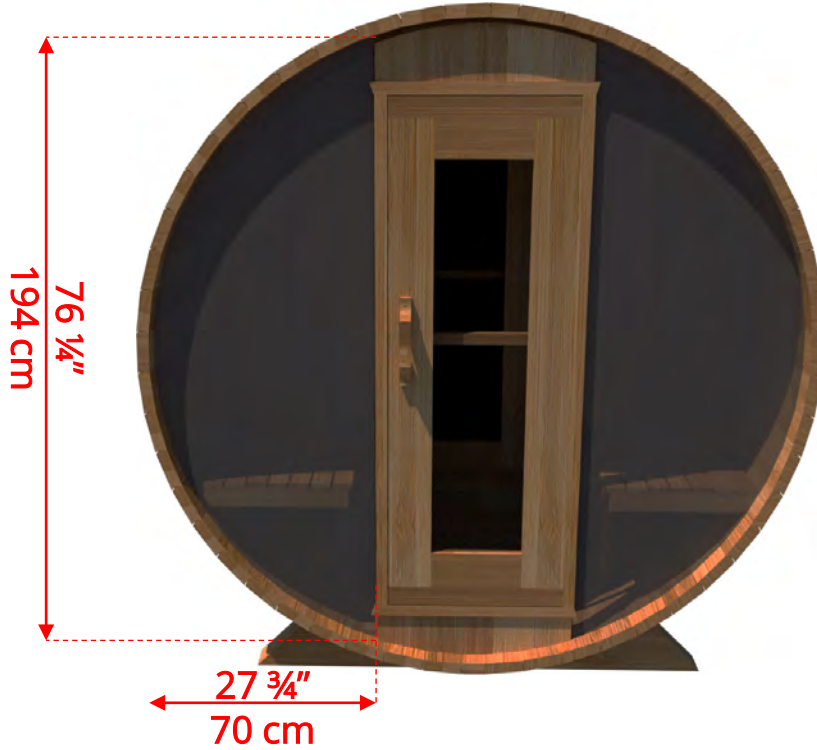

770CP/772CP 7'x7' (214cm) Barrel Sauna with Changeroom & Porch

7'x7' (214cm) Barrel Sauna with Changeroom & Porch

- *Standard bench layout shown with optional sauna floor*
 - *(product # 4020036)*

770CP/772CP 7'x7' (214cm) Barrel Sauna with Changeroom & Porch

W2
2 Windows in Front Wall

**Product W2 - 2 windows available on changeroom or back wall at same measurements as front wall*

770CP/772CP 7'x7' (214cm) Barrel Sauna with Changeroom & Porch WHMF7 Halfmoon Front Wall Windows

WHMFB7
Halfmoon Back Wall Window

770CP/772CP 7'x7' (214cm) Barrel Sauna with Changeroom & Porch

W2
2 Windows in Front Wall

**Product W2 - 2 windows available on changerroom or back wall at same measurements as front wall*

770CP/772CP 7'x7' (214cm) Barrel Sauna with Changeroom & Porch

WHMF7
Halfmoon Front Wall Windows

WHMFB7
Halfmoon Back Wall Window

770CP/772CP 7'x7' (214cm) Barrel Sauna with Changeroom & Porch

W1
Rectangle Window in Back Wall