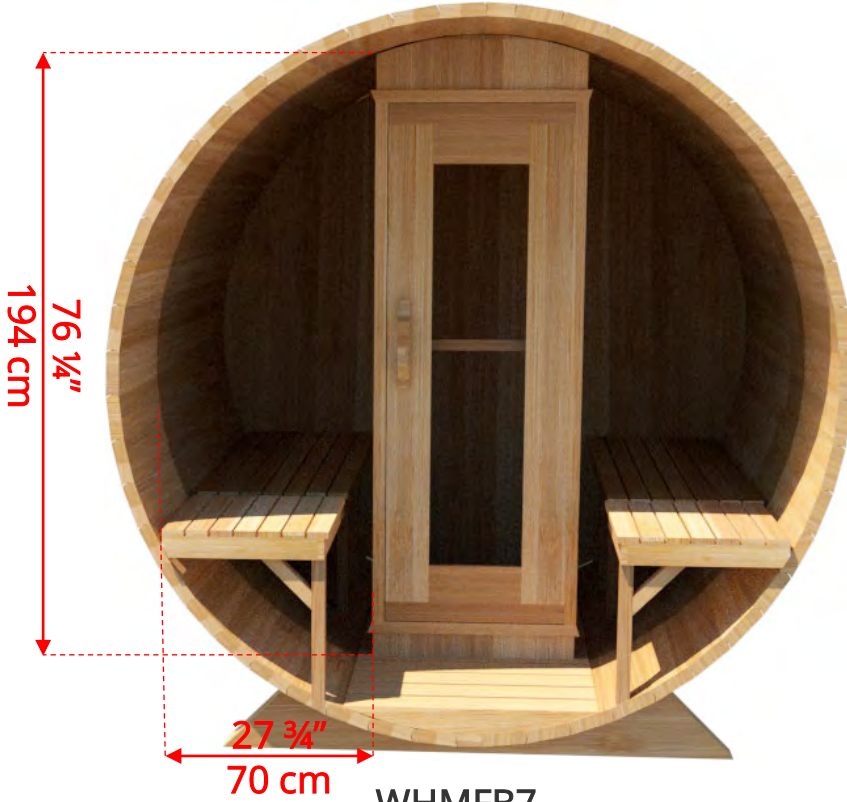

770CP/772CP 7'x7' (214cm) Barrel Sauna with Changeroom & Porch

7'x7' (214cm) Barrel Sauna with Changeroom & Porch

- *Standard bench layout shown with optional sauna floor*
 - *(product # 4020036)*

770CP/772CP 7'x7' (214cm) Barrel Sauna with Changeroom & Porch

770CP/772CP 7'x7' (214cm) Barrel Sauna with Changeroom & Porch

77SSU
Signature Sauna Benches

7'x7' (214cm) Barrel Sauna with Changeroom & Porch

77LLU

Lounge Sauna Benches

770CP/772CP 7'x7' (214cm) Barrel Sauna with Changeroom & Porch

W2
2 Windows in Front Wall

**Product W2 - 2 windows available on changeroom or back wall at same measurements as front wall*

770CP/772CP 7'x7' (214cm) Barrel Sauna with Changeroom & Porch WHMF7 Halfmoon Front Wall Windows

WHMFB7
Halfmoon Back Wall Window

770CP/772CP 7'x7' (214cm) Barrel Sauna with Changeroom & Porch

W2
2 Windows in Front Wall

**Product W2 - 2 windows available on changerroom or back wall at same measurements as front wall*