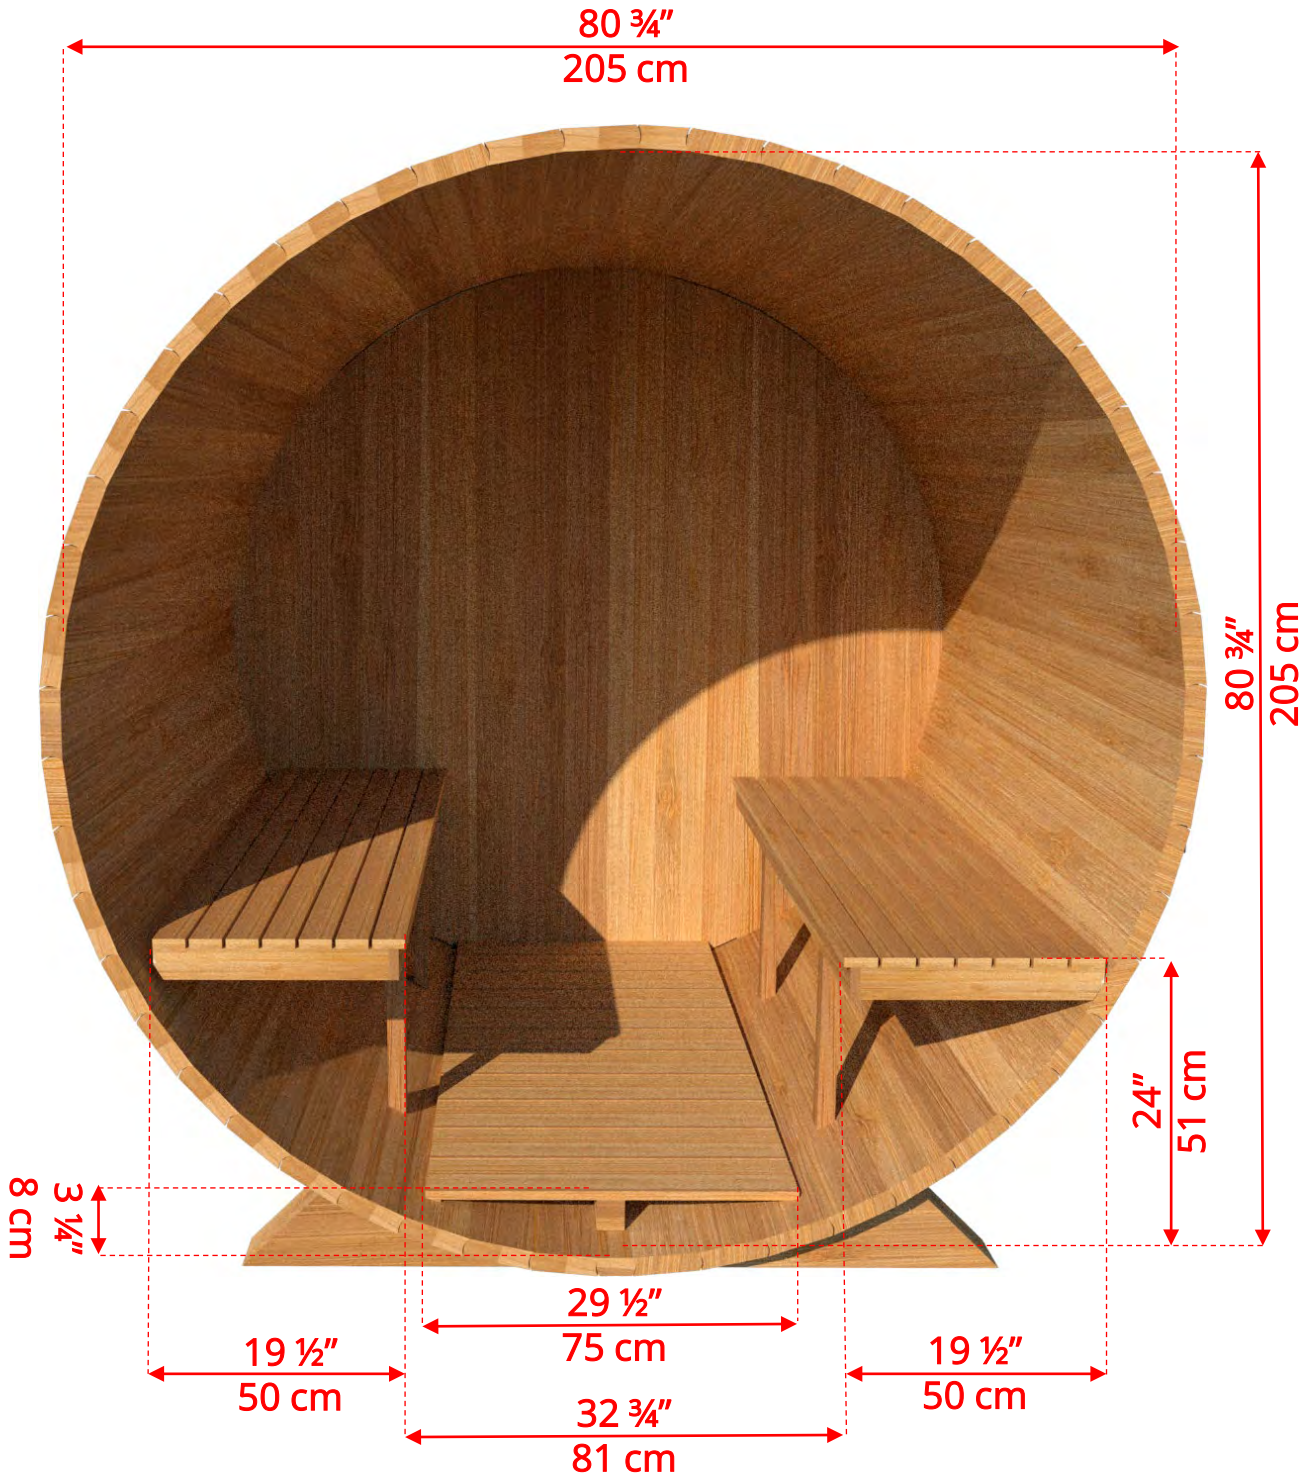

770CP/772CP 7'x7' (214cm) Barrel Sauna with Changeroom & Porch

7'x7' (214cm) Barrel Sauna with Changeroom & Porch

- *Standard bench layout shown with optional sauna floor*
 - *(product # 4020036)*

770CP/772CP 7'x7' (214cm) Barrel Sauna with Changeroom & Porch

770CP/772CP 7'x7' (214cm) Barrel Sauna with Changeroom & Porch

77SSU
Signature Sauna Benches

7'x7' (214cm) Barrel Sauna with Changeroom & Porch

77LLU

Lounge Sauna Benches

770CP/772CP 7'x7' (214cm) Barrel Sauna with Changeroom & Porch

W2
2 Windows in Front Wall

**Product W2 - 2 windows available on changeroom or back wall at same measurements as front wall*

770CP/772CP 7'x7' (214cm) Barrel Sauna with Changeroom & Porch WHMF7 Halfmoon Front Wall Windows

WHMFB7
Halfmoon Back Wall Window

770CP/772CP 7'x7' (214cm) Barrel Sauna with Changeroom & Porch

W2
2 Windows in Front Wall

**Product W2 - 2 windows available on changerroom or back wall at same measurements as front wall*